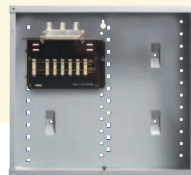

RELATED PRODUCTS

6X4 BASIC VALUE COMBO KIT

364495-01