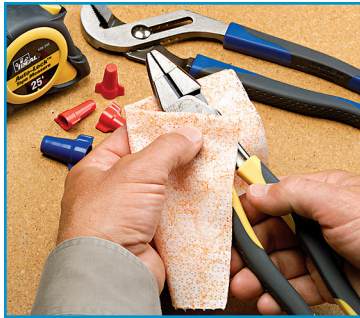

IDEAL-Wipes The Multi-Purpose Towel

Powerful, yet gentle...handles the toughest jobs

These industrial strength wipes are made to be used for the toughest clean-up jobs and are safe to use on hands. IDEAL-Wipes The Multi-Purpose Towel are infused with Vitamin E and natural hand moisturizers to leave hands feeling clean, soft, and residue-free. The extra-large size (12" x 9") is perfect for even large jobs of cleaning up dirt, grease, and grime. Cleaning agents soften the dirt, grease, and grime, while the scrubbing surface easily picks up the mess. One side of the wipe has a non-scratching, textured scrubbing surface, while the other is soft and smooth for use on delicate surfaces.

Wipes dirt, grease, & grime off tools or other surfaces