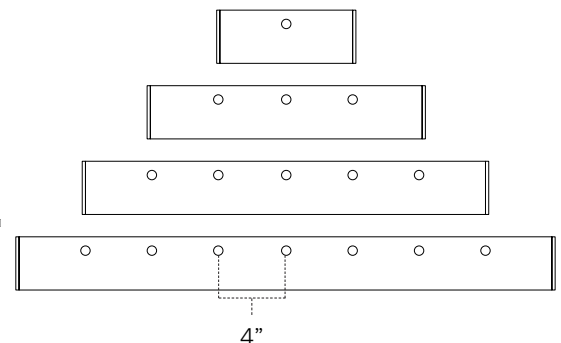

Part Number	A	B	C
3LC-8	8"	3-5/8"	15/16"
3LC-16	16"	3-5/8"	15/16"
3LC-24	24"	3-5/8"	15/16"
3LC-32	32"	3-5/8"	15/16"

Easy access to wiring compartment

Convenient rear access door

1/2" knockouts located on back end and underside of fixture, spaced every 4"

Ordering Information

3LC 24-30-40 Undercabinet

3LC fixtures include:

- (1) 3/8" Clamp connector
- (1) Inline/direct connector
- (2) Captive mounting screws
- (2) Mounting hole covers

Example Part # **3LC-32-DB**

Recommended Power Supplies

Part Number	Description	Finish	Application	Primary & Secondary	Total Wattage	Listing	Dimensions
ALC-BOX-DB	Hardwire box with male/female Molex connections, end power connection ports, (6) 3/8" knockouts, and On/Off rocker switch	Dark Bronze	Dry location	120V AC	150 x 2	cETLus	7-3/8"L x 2-1/8"W x 1"H
ALC-BOX-WH		White					
ALC-PC6-BK	6ft power cord with 3-prong grounded plug and Molex connector	Black	Dry location	120V AC	150	cETLus	6ft length
ALC-PC6-WH		White					