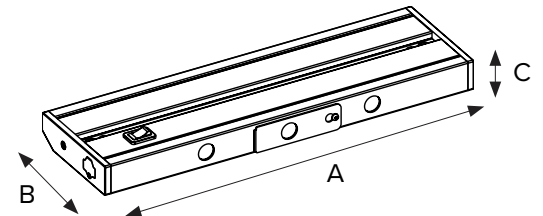

Mounting

Captive screws and quick stab wire connectors plus quick access door for hardwire installations

Applications

Under-cabinets, Task Lighting

Technical Information

Length	8"		16"	24"	32"	
Finish	DB	WH	DB	DB	DB	WH
Voltage	120V AC, 60Hz					
CCT	2400K-3000K-4000K					
CRI	80+ (2400K) / 90+ (3000K / 4000K)					
Wattage	6.4W		12.8W	14W	16.5W	
Lumens	340Lm	420Lm	690Lm	810Lm	910Lm	1100Lm
Max Run	150 Watts					
Beam Angle	106°					
Dimming	5-100% with most standard 2-wire and CL dimmers					
Rating	Energy Star, cETLus Listed, dry locations					
Rated Life	35,000 Hours					

Part Number	A	B	C
3LC-8	8"	3-5/8"	15/16"
3LC-16	16"	3-5/8"	15/16"
3LC-24	24"	3-5/8"	15/16"
3LC-32	32"	3-5/8"	15/16"

Easy access to wiring compartment

Convenient rear access door

1/2" knockouts located on back end and underside of fixture, spaced every 4"

Recommended Power Supplies

Part Number	Description	Finish	Application	Primary & Secondary	Total Wattage	Listing	Dimensions
ALC-BOX-DB	Hardwire box with male/female Molex connections, end power connection ports, (6) 3/8" knockouts, and On/Off rocker switch	Dark Bronze	Dry location	120V AC	150 x 2	cETLus	7-3/8"L x 2-1/8"W x 1"H
ALC-BOX-WH		White					
ALC-PC6-BK	6ft power cord with 3-prong grounded plug and Molex connector	Black	Dry location	120V AC	150	cETLus	6ft length
ALC-PC6-WH		White					