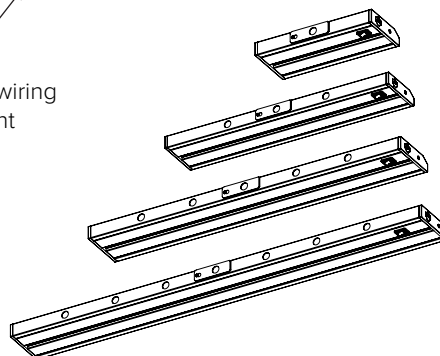

Mounting

Captive screws and quick stab wire connectors plus quick access door for hardwire installations

Applications

Under-cabinets, Task Lighting

Technical Information

Length	8"		16"	24"	32"	
Finish	DB	WH	DB	DB	DB	WH
Voltage	120V AC, 60Hz					
CCT	2400K-3000K-4000K					
CRI	80+ (2400K) / 90+ (3000K / 4000K)					
Wattage	6.4W		12.8W	14W	16.5W	
Lumens	340Lm	420Lm	690Lm	810Lm	910Lm	1100Lm
Max Run	150 Watts					
Beam Angle	106°					
Dimming	5-100% with most standard 2-wire and CL dimmers					
Rating	Energy Star, cETLus Listed, dry locations					
Rated Life	35,000 Hours					

Part Number	A	B	C
3LC-8	8"	3-5/8"	15/16"
3LC-16	16"	3-5/8"	15/16"
3LC-24	24"	3-5/8"	15/16"
3LC-32	32"	3-5/8"	15/16"

Easy access to wiring compartment

Convenient rear access door

1/2" knockouts located on back end and underside of fixture, spaced every 4"

Ordering Information

3LC 24-30-40 Undercabinet

3LC fixtures include:

- (1) 3/8" Clamp connector
- (1) Inline/direct connector
- (2) Captive mounting screws
- (2) Mounting hole covers

Example Part # **3LC-32-DB**