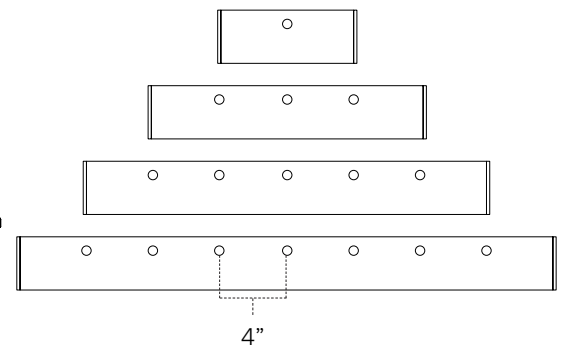

Part Number	A	B	C
3LC-8	8"	3-5/8"	15/16"
3LC-16	16"	3-5/8"	15/16"
3LC-24	24"	3-5/8"	15/16"
3LC-32	32"	3-5/8"	15/16"

Easy access to wiring compartment

Convenient rear access door

1/2" knockouts located on back end and underside of fixture, spaced every 4"