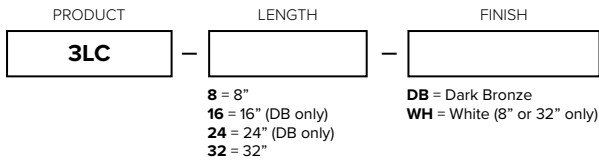

Ordering Information

3LC 24-30-40 Undercabinet

3LC fixtures include:

- (1) 3/8" Clamp connector
- (1) Inline/direct connector
- (2) Captive mounting screws
- (2) Mounting hole covers

Example Part # **3LC-32-DB**

Recommended Power Supplies

Part Number	Description	Finish	Application	Primary & Secondary	Total Wattage	Listing	Dimensions
ALC-BOX-DB	Hardwire box with male/female Molex connections, end power connection ports, (6) 3/8" knockouts, and On/Off rocker switch	Dark Bronze	Dry location	120V AC	150 x 2	cETLus	7-3/8"L x 2-1/8"W x 1"H
ALC-BOX-WH		White					
ALC-PC6-BK	6ft power cord with 3-prong grounded plug and Molex connector	Black	Dry location	120V AC	150	cETLus	6ft length
ALC-PC6-WH		White					

Accessories

Image	Part Number	Length	Finish	Description
	ALC-EX6-BK	6"	Black	Linking cable; 18AWG wire with male/female molex connectors; cETLus Listed
	ALC-EX12-BK	12"		
	ALC-EX6-WH	6"	White	Linking cable; 18AWG wire with male/female molex connectors; cETLus Listed
	ALC-EX12-WH	12"		
	ALC-CON-BK	N/A	Black	Replacement in-line connector for end-to-end connections; cETLus Listed
	ALC-CON-WH		White	

Compatible Dimmers

Brand	Model #	Type	Dimming Range	Notes
Lutron® Diva	DVELV-300P	Electronic Low Voltage (ELV)	5-100%	

The 3LC-Series undercabinet light is not compatible with the Leviton® Trimatron 6683.

Dimmer performance may vary in field application due to unknown external factors. Dimmers not included on the chart above are not necessarily incompatible; they have yet to be fully evaluated. Please reference dimmer manufacturer's instructions for more detailed information regarding performance and compatibility.