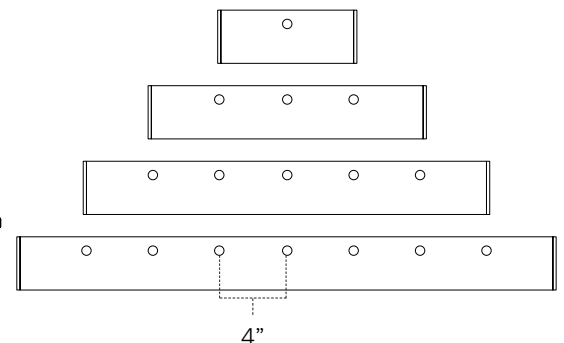

Part Number	A	B	C
3LC-8	8"	3-5/8"	15/16"
3LC-16	16"	3-5/8"	15/16"
3LC-24	24"	3-5/8"	15/16"
3LC-32	32"	3-5/8"	15/16"

Easy access to wiring compartment

Convenient rear access door

1/2" knockouts located on back end and underside of fixture, spaced every 4"