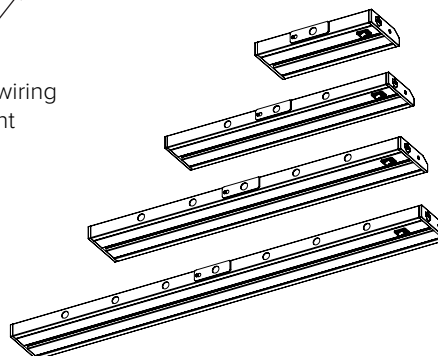

Part Number	A	B	C
3LC-8	8"	3-5/8"	15/16"
3LC-16	16"	3-5/8"	15/16"
3LC-24	24"	3-5/8"	15/16"
3LC-32	32"	3-5/8"	15/16"

Easy access to wiring compartment

Convenient rear access door

1/2" knockouts located on back end and underside of fixture, spaced every 4"