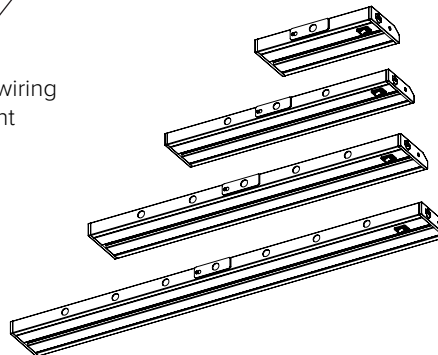

Part Number	A	B	C
3LC-8	8"	3-5/8"	15/16"
3LC-16	16"	3-5/8"	15/16"
3LC-24	24"	3-5/8"	15/16"
3LC-32	32"	3-5/8"	15/16"

Easy access to wiring compartment

Convenient rear access door

1/2" knockouts located on back end and underside of fixture, spaced every 4"