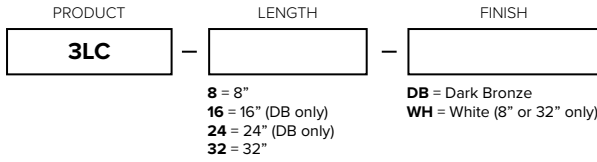

Ordering Information

3LC 24-30-40 Undercabinet

3LC fixtures include:

- (1) 3/8" Clamp connector
- (1) Inline/direct connector
- (2) Captive mounting screws
- (2) Mounting hole covers

Example Part # **3LC-32-DB**

Recommended Power Supplies

Part Number	Description	Finish	Application	Primary & Secondary	Total Wattage	Listing	Dimensions
ALC-BOX-DB	Hardwire box with male/female Molex connections, end power connection ports, (6) 3/8" knockouts, and On/Off rocker switch	Dark Bronze	Dry location	120V AC	150 x 2	cETLus	7-3/8"L x 2-1/8"W x 1"H
ALC-BOX-WH		White					
ALC-PC6-BK	6ft power cord with 3-prong grounded plug and Molex connector	Black	Dry location	120V AC	150	cETLus	6ft length
ALC-PC6-WH		White					

Accessories

Image	Part Number	Length	Finish	Description
	ALC-EX6-BK	6"	Black	Linking cable; 18AWG wire with male/female molex connectors; cETLus Listed
	ALC-EX12-BK	12"		
	ALC-EX6-WH	6"	White	Linking cable; 18AWG wire with male/female molex connectors; cETLus Listed
	ALC-EX12-WH	12"		
	ALC-CON-BK	N/A	Black	Replacement in-line connector for end-to-end connections; cETLus Listed
	ALC-CON-WH		White	

Compatible Dimmers

Brand	Model #	Type	Dimming Range	Notes
Lutron® Diva	DVELV-300P	Electronic Low Voltage (ELV)	5-100%	

The 3LC-Series undercabinet light is not compatible with the Leviton® Trimatron 6683.

Dimmer performance may vary in field application due to unknown external factors. Dimmers not included on the chart above are not necessarily incompatible; they have yet to be fully evaluated. Please reference dimmer manufacturer's instructions for more detailed information regarding performance and compatibility.