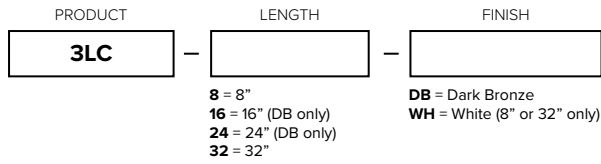

Ordering Information

3LC 24-30-40 Undercabinet

3LC fixtures include:

- (1) 3/8" Clamp connector
- (1) Inline/direct connector
- (2) Captive mounting screws
- (2) Mounting hole covers

Example Part # **3LC-32-DB**

Recommended Power Supplies

Part Number	Description	Finish	Application	Primary & Secondary	Total Wattage	Listing	Dimensions
ALC-BOX-DB	Hardwire box with male/female Molex connections, end power connection ports, (6) 3/8" knockouts, and On/Off rocker switch	Dark Bronze	Dry location	120V AC	150 x 2	cETLus	7-3/8"L x 2-1/8"W x 1"H
ALC-BOX-WH		White					
ALC-PC6-BK	6ft power cord with 3-prong grounded plug and Molex connector	Black	Dry location	120V AC	150	cETLus	6ft length
ALC-PC6-WH		White					

Accessories

Image	Part Number	Length	Finish	Description
	ALC-EX6-BK	6"	Black	Linking cable; 18AWG wire with male/female molex connectors; cETLus Listed
	ALC-EX12-BK	12"		
	ALC-EX6-WH	6"	White	Linking cable; 18AWG wire with male/female molex connectors; cETLus Listed
	ALC-EX12-WH	12"		
	ALC-CON-BK	N/A	Black	Replacement in-line connector for end-to-end connections; cETLus Listed
	ALC-CON-WH		White	

Compatible Dimmers

Brand	Model #	Type	Dimming Range	Notes
Lutron® Diva	DVELV-300P	Electronic Low Voltage (ELV)	5-100%	

The 3LC-Series undercabinet light is not compatible with the Leviton® Trimatron 6683.

Dimmer performance may vary in field application due to unknown external factors. Dimmers not included on the chart above are not necessarily incompatible; they have yet to be fully evaluated. Please reference dimmer manufacturer's instructions for more detailed information regarding performance and compatibility.