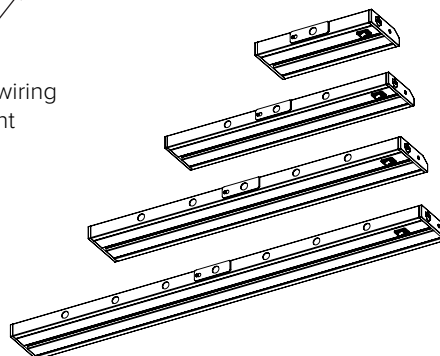

Part Number	A	B	C
3LC-8	8"	3-5/8"	15/16"
3LC-16	16"	3-5/8"	15/16"
3LC-24	24"	3-5/8"	15/16"
3LC-32	32"	3-5/8"	15/16"

Easy access to wiring compartment

Convenient rear access door

1/2" knockouts located on back end and underside of fixture, spaced every 4"