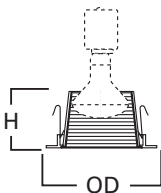

E26 4" Trim Series

DESCRIPTION

Baffle trim in the 4" trim family for use in recessed downlighting.

| | | |
|-------------|--|------|
| Catalog # | | Type |
| Project | | |
| Comments | | Date |
| Prepared by | | |

Compatible with Halogen, Incandescent, LED* or CFL* lamps.

Dimensions:

H: 2-5/8" [67mm]

OD: 5" [129mm]

ORDERING INFORMATION

SAMPLE NUMBER: 4001WB

| Trim | Finish |
|-----------------------|----------------------------------------------------------------------------|
| 4010= 4" Metal Baffle | WB =White Baffle, White Trim BB =Black Baffle, White Trim |