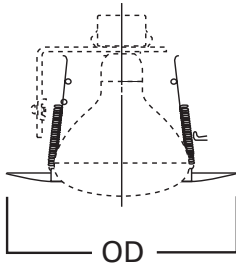

### DESCRIPTION

Open in the 6" trim family for use in recessed downlighting. Compatible for use in Halo and other housings.

Catalog #		Type
Project		
Comments		Date
Prepared by		

**Dimensions:**  
OD: 8" [203mm]