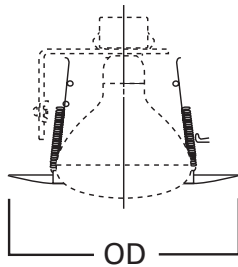

E26 6" Trim Series

DESCRIPTION

Open in the 6" trim family for use in recessed downlighting. Compatible for use in Halo and other housings.

Catalog #		Type
Project		
Comments		Date
Prepared by		

SPECIFICATION FEATURES

- Open trim for BR40 and R40 lamps
- Coil spring retention

Housings	Max Lamp Compatibility	
H7T H7RT	120W BR40, 150W R40	
H7TCP		
E7TAT E7RTAT	120W BR40	

Compatible with Halogen, Incandescent, LED* or CFL* lamps.

Dimensions:
OD: 8" [203mm]

ORDERING INFORMATION

SAMPLE NUMBER: 401P

Trim	Finish
401P= 6" White Open Trim	WH=White Trim
401AL= 6" Satin Aluminum Open Trim	SA=Satin Aluminum

HALO HOUSING COMPATIBILITY

Trim #	Style	H7ICT	H7ICAT	H7RICT	H7RICAT	E7ICAT	E7RICAT	H7UICAT	H7ICTNB
401P 401AL	Open								
		H7ICATNB	E7ICATNB	H27ICAT	H27RICAT	E27ICAT	E27RICAT		
		H7T	H7TCP	H7RT	E7TAT	E7RTAT	H7TNB	E7TATNB	H27T
		•	•	•	•	•			
		H27RT	E27TAT	E27RTAT					

For use in select other's housings, refer to U.L. classification list at www.eaton.com/lighting/legal.

*UL1993 listed LED & CFL equivalent lamps permitted. Consult lamp manufacturer for conditions of use. Eaton does not warranty the lamp.