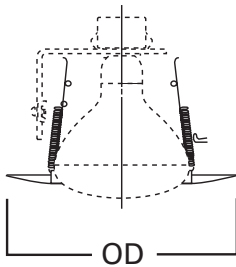

E26 6" Trim Series

DESCRIPTION

Open in the 6" trim family for use in recessed downlighting. Compatible for use in Halo and other housings.

Catalog #		Type
Project		
Comments		Date
Prepared by		

SPECIFICATION FEATURES

Dimensions:
OD: 8" [203mm]

ORDERING INFORMATION

SAMPLE NUMBER: 401P

Trim	Finish
401P= 6" White Open Trim	WH=White Trim
401AL= 6" Satin Aluminum Open Trim	SA=Satin Aluminum

HALO HOUSING COMPATIBILITY

Trim #	Style	H7ICT	H7ICAT	H7RICT	H7RICAT	E7ICAT	E7RICAT	H7UICAT	H7ICTNB
401P 401AL	Open								
		H7ICATNB	E7ICATNB	H27ICAT	H27RICAT	E27ICAT	E27RICAT		
		H7T	H7TCP	H7RT	E7TAT	E7RTAT	H7TNB	E7TATNB	H27T
		•	•	•	•	•			
		H27RT	E27TAT	E27RTAT					