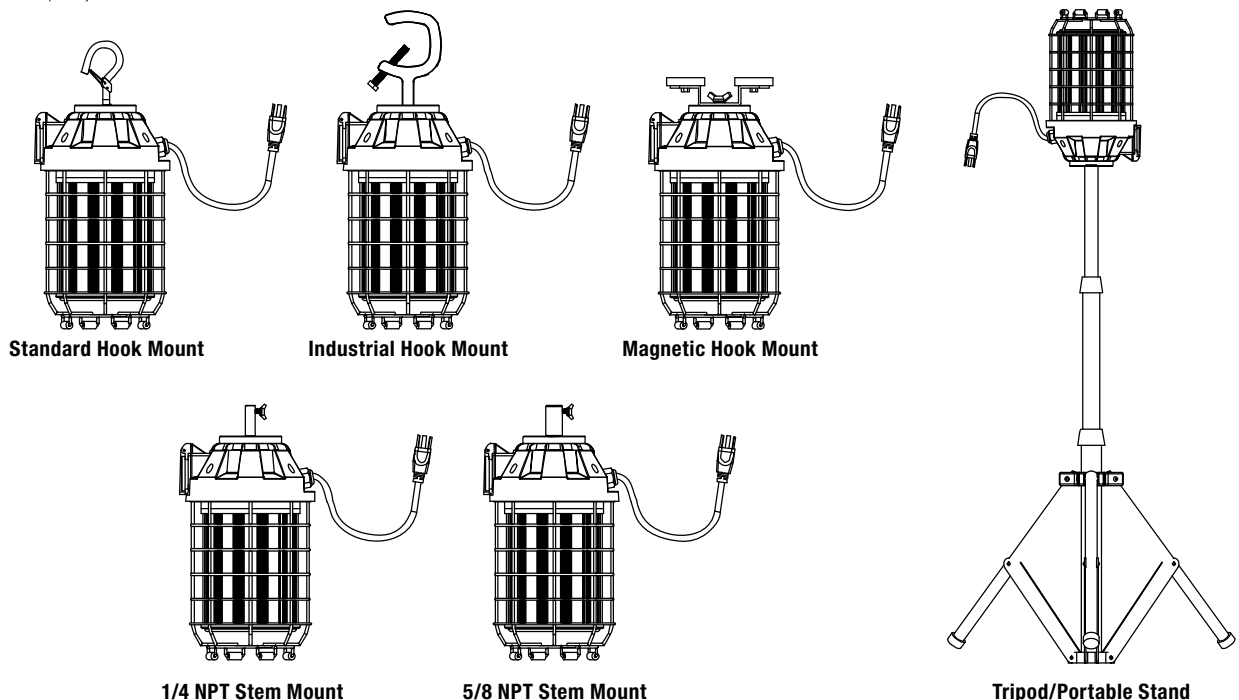

Catalog #	Type
Project	
Comments	
Prepared by	

Ordering Guide

LED	WORKLIGHT	XXX	8	50	PLG	RMT
LED Lamps and Retrofits	Lamp Type Temporary Work Light	Wattage 060 = 60 Watts 100 = 100 Watts 130 = 130 Watts	CRI 8 = 80+	Color Temperature 50 = 5000K	Connection Type Power connection through a plug	Accessory Remote included as a standard accessory

Ordering Information

Item Number	Ordering Abbreviation	Power (W)	Replaces	Cord Length (ft)	Linkability	Input Voltage (V)	Average Life (hrs)	CCT	Typical Lumens (lm)	CRI	Case Qty	CEC
40974	LEDWORKLIGHT060850PLGRMT	60	175W	15.5	Up to 16 lamps	120	50,000	5000K	7500	80+	4	Exempt
40975	LEDWORKLIGHT100850PLGRMT	100	250W	35	Up to 10 lamps	120	50,000	5000K	12,000	80+	4	Exempt
40976	LEDWORKLIGHT130850PLGRMT	130	400W	35	Up to 6 lamps	120	50,000	5000K	17,000	80+	4	Exempt

Physical Information

Lamp Description	(A) Length (in)	(B) Diameter (in)
60W Work Light	9.7	6.7
100W Work Light	11.6	6.7
130W Work Light	12.5	6.7

Luminaire Length with Mounting Accessories

Lamp Description	Standard Hook Mount (included in the box) (in)	Industrial Hook Mount* (in)	Magnetic Hook Mount* (in)	1/4 NPT Stem Mount* (in)	5/8 NPT Stem Mount* (in)	Tripod/Portable Stand* (in)
60W Work Light	13.0	14.6	11.1	11.3	11.3	70.8
100W Work Light	14.9	16.5	13.0	13.1	13.1	72.6
130W Work Light	15.7	17.4	13.9	14.1	14.1	73.5

*Accessories purchased separately