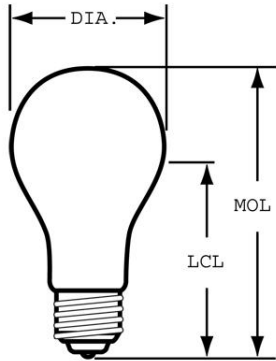

GENERAL CHARACTERISTICS

Lamp Type	Incandescent - A-line
Bulb	A15
Base	Medium Screw (E26)
Filament	C-9
Bulb Finish	Clear
Rated Life	1500.0 hrs
Bulb Material	Soft glass
Primary Application	Appliance;Standard;Ceiling Fan

PHOTOMETRIC CHARACTERISTICS

Initial Lumens	415.0
Color Temperature	2600.0 K
Nominal Initial Lumens per Watt	10

ELECTRICAL CHARACTERISTICS

Wattage	40.0
Voltage	120.0

DIMENSIONS

Maximum Overall Length (MOL)	3.5000 in(88.9 mm)
Bulb Diameter (DIA)	1.875 in(47.6 mm)
Light Center Length (LCL)	2.370 in(60.2 mm)