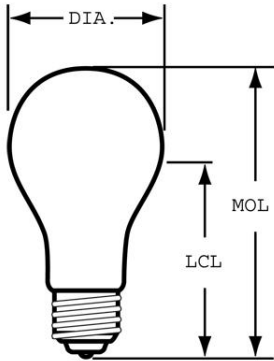

GENERAL CHARACTERISTICS

Lamp Type	Incandescent - A-line
Bulb	A15
Base	Medium Screw (E26)
Filament	C-9
Bulb Finish	Clear
Rated Life	1500.0 hrs
Bulb Material	Soft glass
Primary Application	Appliance;Standard;Ceiling Fan

PHOTOMETRIC CHARACTERISTICS

Initial Lumens	415.0
Color Temperature	2600.0 K
Nominal Initial Lumens per Watt	10

ELECTRICAL CHARACTERISTICS

Wattage	40.0
Voltage	120.0

DIMENSIONS

Maximum Overall Length (MOL)	3.5000 in(88.9 mm)
Bulb Diameter (DIA)	1.875 in(47.6 mm)
Light Center Length (LCL)	2.370 in(60.2 mm)