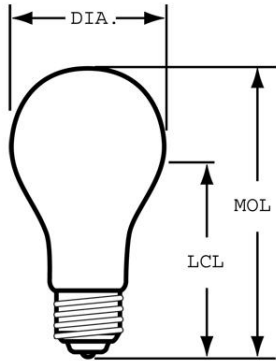

GE
Lighting

15206 - 40A15 CARD 12PK

GE appliance 40 watt A15 1-pack

- GE's specialty bulbs offer innovative solutions for a variety of lighting needs.
- GE's Appliance Lights can be used in many household appliances such as microwaves, refrigerators and ovens.
- 120 volts
- A15 shape with medium base for use in appliances
- Lasts 1500 hours
- Whether you're cooking it or keeping it fresh GE appliance lights lets you see it. They're specially designed to withstand high or low temperatures and feature a rugged filament that resists vibration, perfect for microwaves, refrigerators and ovens

GENERAL CHARACTERISTICS

Lamp Type	Incandescent - A-line
Bulb	A15
Base	Medium Screw (E26)
Filament	C-9
Bulb Finish	Clear
Rated Life	1500.0 hrs
Bulb Material	Soft glass
Primary Application	Appliance;Standard;Ceiling Fan

PHOTOMETRIC CHARACTERISTICS

Initial Lumens	415.0
Color Temperature	2600.0 K
Nominal Initial Lumens per Watt	10

ELECTRICAL CHARACTERISTICS

Wattage	40.0
Voltage	120.0

DIMENSIONS

Maximum Overall Length (MOL)	3.5000 in(88.9 mm)
Bulb Diameter (DIA)	1.875 in(47.6 mm)
Light Center Length (LCL)	2.370 in(60.2 mm)

PRODUCT INFORMATION

Product Code	15206
Description	40A15 CARD 12PK
Standard Package	BUNDLE
Standard Package GTIN	00043168152068
Standard Package Quantity	60
Sales Unit	Unit
No Of Items Per Sales Unit	1
No Of Items Per Standard Package	60
UPC	043168907071