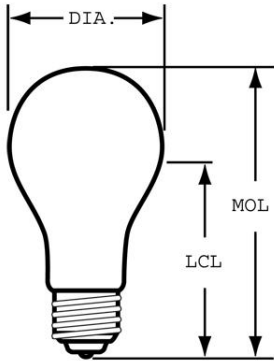

GENERAL CHARACTERISTICS

Lamp Type	Incandescent - A-line
Bulb	A15
Base	Medium Screw (E26)
Filament	C-9
Bulb Finish	Frost
Rated Life (NOM)	1500.0 h
Bulb Material	Soft glass
Primary Application	Standard;Ceiling Fan

DIMENSIONS

Maximum Overall Length (MOL) (NOM)	3.500 in(88.9 mm)
Bulb Diameter (DIA) (NOM)	1.875 in(47.6 mm)
Light Center Length (LCL) (NOM)	2.370 in(60.2 mm)

PRODUCT INFORMATION

Product Code	27495
Description	40A15/F/CD
Standard Package	BUNDLE
Standard Package GTIN	30043168274952
Standard Package Quantity	60
Sales Unit	Unit
No Of Items Per Sales Unit	1
No Of Items Per Standard Package	60
UPC	043168274951