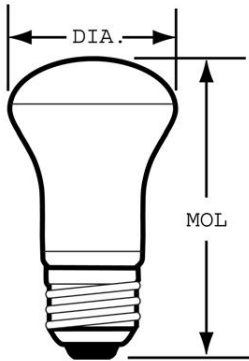

### GE soft white 40 watt R16 floodlight 1-pack

- Use original GE's Soft White when you need a light without glare and harsh shadows.
- Replace ordinary light bulbs with GE Flood and Spotlight in all your track and recessed lighting fixtures.
- 2500K soft white light appearance
- Estimated yearly energy costs \$4.82 based on 3 hours per day \$0.11 per kWh
- GE soft white indoor spotlights provide warm, pleasing everyday light without harsh glares and shadows. These bulbs' funnel shape and reflective coating help direct light where it is needed better than a standard incandescent bulb
- Lasts 1.4 years based on 3 hours per day usage
- 280 lumens providing subtle, reassuring™ light
- R16 indoor floodlight with medium base for use in directional fixtures such as recessed can lighting

### GENERAL CHARACTERISTICS

Lamp Type	Incandescent - Reflector
Bulb	R16
Base	Medium Screw (E26)
Filament	CC-6
Rated Life	1500.0 hrs
Bulb Material	Soft glass
Primary Application	Indoor Spotlight

### DIMENSIONS

Maximum Overall Length (MOL)	3.3700 in(85.6 mm)
Bulb Diameter (DIA)	2.000 in(50.8 mm)