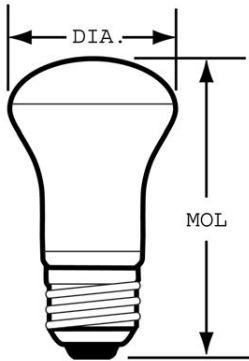

GE
Lighting

25781 - 40R16/CD

GE soft white 40 watt R16 floodlight 1-pack

- Use original GE's Soft White when you need a light without glare and harsh shadows.
- Replace ordinary light bulbs with GE Flood and Spotlight in all your track and recessed lighting fixtures.
- 2500K soft white light appearance
- Estimated yearly energy costs $4.82 based on 3 hours per day $0.11 per kWh
- GE soft white indoor spotlights provide warm, pleasing everyday light without harsh glares and shadows. These bulbs' funnel shape and reflective coating help direct light where it is needed better than a standard incandescent bulb
- Lasts 1.4 years based on 3 hours per day usage
- 280 lumens providing subtle, reassuring™ light
- R16 indoor floodlight with medium base for use in directional fixtures such as recessed can lighting

GENERAL CHARACTERISTICS

Lamp Type	Incandescent - Reflector
Bulb	R16
Base	Medium Screw (E26)
Filament	CC-6
Rated Life	1500.0 hrs
Bulb Material	Soft glass
Primary Application	Indoor Spotlight

PHOTOMETRIC CHARACTERISTICS

Initial Lumens	225.0
Color Temperature	2500.0 K

ELECTRICAL CHARACTERISTICS

Wattage	40.0
Voltage	120.0

DIMENSIONS

Maximum Overall Length (MOL)	3.3700 in(85.6 mm)
Bulb Diameter (DIA)	2.000 in(50.8 mm)

PRODUCT INFORMATION

Product Code	25781
Description	40R16/CD
Standard Package	BUNDLE
Standard Package GTIN	30043168257818
Standard Package Quantity	30
Sales Unit	Unit
No Of Items Per Sales Unit	1
No Of Items Per Standard Package	30
UPC	043168257817

CAUTIONS & WARNINGS

Warning

- Unexpected lamp rupture may cause injury, fire, or property damage
  - Avoid direct water, liquid or metal contact.
- Risk of Fire
  - Keep combustible materials away from lamp.