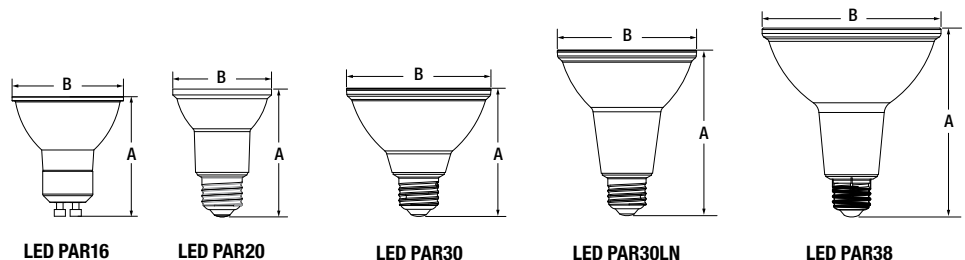

1. Hours lifetime with 70% lumen maintenance
2. Thermally stable typical CCT (±10%)
3. CRI – Color Rendering Index (typical)
4. Thermally stable typical lumens (±10%)

Physical Information

Lamp Description	(A) MOL	(B) Diameter
LED PAR16	2.9 in	1.9 in
LED PAR20	3.27 in	2.51 in
LED PAR30	3.34 in	3.74 in
LED PAR30LN	4.44 in	3.74 in
LED PAR38	5.11 in	4.80 in