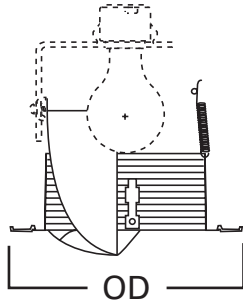

E26 6" Trim Series

DESCRIPTION

Wall wash Phenolic Coilex® baffle and scoop reflector in the 6" trim family for use in recessed downlighting. Compatible for use in Halo and other housings.

Catalog #		Type
Project		
Comments		Date
Prepared by		

SPECIFICATION FEATURES

- Black or white Phenolic Coilex® baffle with scoop reflector
- Designed to spread light close to ceiling
- Coil spring retention

Dimensions:
OD: 7-1/4"[184mm]

Housings	Max Lamp Compatibility
H7UICAT	50W R30
H7T	H7TCP
H7RT	60W A19
E7TAT	
E7RTAT	