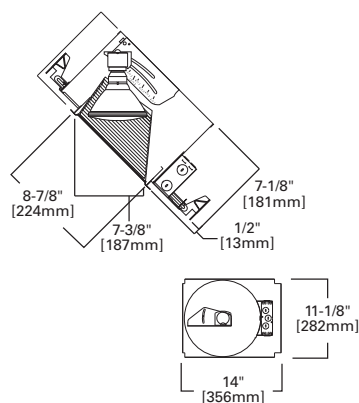

7-INCH INCANDESCENT SLOPE CEILING HOUSING ICAT

FEATURES

- Got Nail™ bar hangers
- Pass-N-Thru™ tool-less shortening of bar hangers
- AIR-TITE™
- Quick Connect wiring connectors included in junction box
- Thermally protected
- Die-formed housing and plaster frame
- Socket aiming for ceilings from 2/12 to 12/12 pitch
- Slope indicator provides quick and consistent lamp settings

Compliances may not apply to all product configurations. Please consult the product spec sheet for compliance details.

COMPLIANCES: UL/cUL Listed - Damp Location, UL/cUL Listed 1598 Luminaire, UL/cUL Listed for Feed Through, UL/cUL Listed for Insulation Contact, AIR-TITE™ Certified ASTM E283

H745ICAT

ORDERING INFORMATION: ORDER HOUSING AND TRIMS SEPARATELY^A

SAMPLE NUMBER: H745ICAT - 457W

Housing	Trims
H745ICAT=7" Aperture, New Construction, Slope Ceiling, IC AIR-TITE™, 120V Line Voltage	Baffles 457 Baffle, 65W BR30, 75W R30, 75W PAR30, 90W PAR38, OD: 9-3/4" [248mm] 457P=White Trim with Black Baffle 457W=White Trim with White Baffle Reflectors 457 Specular Reflector, 75W R30, 65W BR30, OD: 9-3/4" [248mm] 457CG=White Trim with Champagne Gold Reflector 457SC=White Trim with Clear Specular Reflector White Cone Reflector 457 White Reflector, 65W BR30, 75W R30, 75W PAR30, 90W PAR38, OD: 9-3/4" [248mm] 457PW=White Trim with White Reflector

NOTES: Δ Not to be used in direct contact with spray foam insulation.

457 Slope Ceiling Baffle

457W White Trim with White Baffle
457P White Trim with Black Baffle

HOUSING / LAMP:
H745ICAT: 65W BR30, 75W R30, 75W PAR30, 90W PAR38
H745ICAT: 75W R30, 65W BR30

DIMENSIONS: OD: 9-3/4" [248mm]

457 Slope Ceiling Specular Reflector

457SC White Trim with Clear Specular Reflector
457CG White Trim with Champagne Gold Reflector

HOUSING / LAMP:
H745ICAT: 75W R30, 65W BR30

DIMENSIONS: OD: 9-3/4" [248mm]

457 Slope Ceiling White Reflector

457PW White Trim with White Reflector

HOUSING / LAMP:
H745ICAT: 65W BR30, 75W R30, 75W PAR30, 90W PAR38

DIMENSIONS: OD: 9-3/4" [248mm]