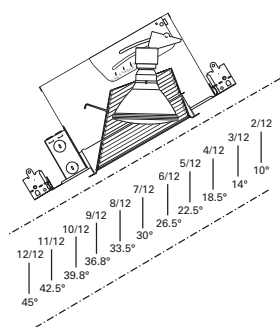

HOUSING / LAMP:
H6451C: 65W BR30, 75W R30, 75W PAR30L
DIMENSIONS: Height: 4-1/8" [105mm]; Aperture: 3-15/16" [100mm]; OD: 8" [203mm]

170 Albalite Glass Lens with Reflector

- 170P White Trim with Frosted Albalite Glass Lens
- 170PS White Trim with Frosted Albalite Glass Lens, Wet Location, AIR-TITE™

HOUSING / LAMP:
H6451C: 60W A19
DIMENSIONS: Height: 4" [101mm]; OD: 8" [203mm]

417 Coilex® Baffle Eyeball 30° Tilt

- 417W White Trim and Eyeball with White Coilex Baffle
- 417P White Trim and Eyeball with Black Coilex Baffle
- 417PB Polished Brass Trim and Eyeball with Black Coilex Baffle

DIMENSIONS: OD: 9-3/4" [248mm]

457 Slope Ceiling Specular Reflector

457SC White Trim with Clear Specular Reflector
 457CG White Trim with Champagne Gold Reflector

HOUSING / LAMP:
 H745ICAT: 75W R30, 65W BR30

DIMENSIONS: OD: 9-3/4" [248mm]

457 Slope Ceiling White Reflector

457PW White Trim with White Reflector

HOUSING / LAMP:
 H745ICAT: 65W BR30, 75W R30, 75W PAR30, 90W PAR38

DIMENSIONS: OD: 9-3/4" [248mm]

PITCH TO DEGREE CONVERSION