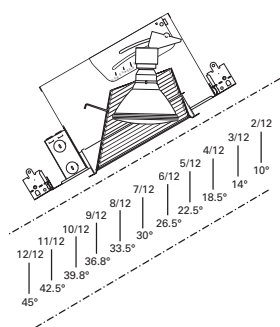

DIMENSIONS: OD: 9-3/4" [248mm]

457 Slope Ceiling Specular Reflector

- 457SC White Trim with Clear Specular Reflector
- 457CG White Trim with Champagne Gold Reflector

HOUSING / LAMP:

H745ICAT: 75W R30, 65W BR30

DIMENSIONS: OD: 9-3/4" [248mm]

457 Slope Ceiling White Reflector

- 457PW White Trim with White Reflector

HOUSING / LAMP:

H745ICAT: 65W BR30, 75W R30, 75W PAR30, 90W PAR38

DIMENSIONS: OD: 9-3/4" [248mm]

PITCH TO DEGREE CONVERSION