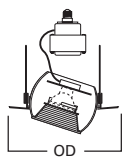

1417 Low Voltage Eyeball with Baffle 30° Tilt

- 1417W White Trim with White Eyeball and White Baffle
- 1417BA White Trim with White Eyeball and Black Baffle