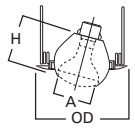

78 Eyeball 30° Tilt

- 78P White Trim with White Eyeball
- 78PAT White Trim with White Eyeball - AIR-TITE™ Trim
- 78SN Satin Nickel Trim with Satin Nickel Eyeball
- 78TBZ Tuscan Bronze Trim with Tuscan Bronze Eyeball
- 78B Satin Brass Trim with Satin Brass Eyeball
- 78PB Polished Brass Trim with Polished Brass Eyeball