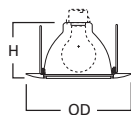

170 Albalite Glass Lens with Reflector

- 170P White Trim with Frosted Albalite Glass Lens
- 170PS White Trim with Frosted Albalite Glass Lens, Wet Location, AIR-TITE™