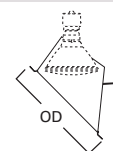

HOUSING / LAMP:

H745ICAT: 65W BR30, 75W R30, 75W PAR30, 90W PAR38

DIMENSIONS: OD: 9-3/4" [248mm]