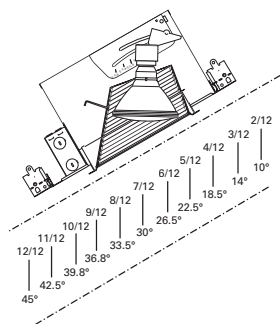

HOUSING / LAMP:
H6451C: 65W BR30, 75W R30, 75W PAR30L
DIMENSIONS: Height: 4-1/8" [105mm]; Aperture: 3-15/16" [100mm]; OD: 8" [203mm]

170 Albalite Glass Lens with Reflector

- 170P White Trim with Frosted Albalite Glass Lens
- 170PS White Trim with Frosted Albalite Glass Lens, Wet Location, AIR-TITE™

HOUSING / LAMP:
H6451C: 60W A19
DIMENSIONS: Height: 4" [101mm]; OD: 8" [203mm]

417 Coilex® Baffle Eyeball 30° Tilt

- 417W White Trim and Eyeball with White Coilex Baffle
- 417P White Trim and Eyeball with Black Coilex Baffle
- 417PB Polished Brass Trim and Eyeball with Black Coilex Baffle

DIMENSIONS: OD: 9-3/4" [248mm]

457 Slope Ceiling Specular Reflector

457SC White Trim with Clear Specular Reflector
 457CG White Trim with Champagne Gold Reflector

HOUSING / LAMP:

H745ICAT: 75W R30, 65W BR30

DIMENSIONS: OD: 9-3/4" [248mm]

457 Slope Ceiling White Reflector

457PW White Trim with White Reflector

HOUSING / LAMP:

H745ICAT: 65W BR30, 75W R30, 75W PAR30, 90W PAR38

DIMENSIONS: OD: 9-3/4" [248mm]

PITCH TO DEGREE CONVERSION