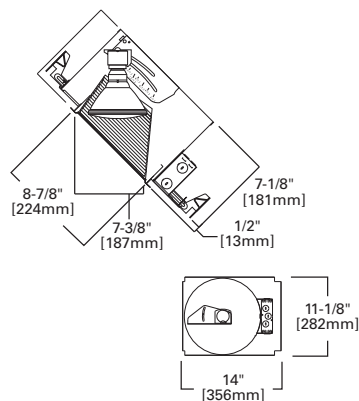

7-INCH INCANDESCENT SLOPE CEILING HOUSING ICAT

FEATURES

- Got Nail™ bar hangers
- Pass-N-Thru™ tool-less shortening of bar hangers
- AIR-TITE™
- Quick Connect wiring connectors included in junction box
- Thermally protected
- Die-formed housing and plaster frame
- Socket aiming for ceilings from 2/12 to 12/12 pitch
- Slope indicator provides quick and consistent lamp settings

Compliances may not apply to all product configurations. Please consult the product spec sheet for compliance details.

COMPLIANCES: UL/cUL Listed - Damp Location, UL/cUL Listed 1598 Luminaire, UL/cUL Listed for Feed Through, UL/cUL Listed for Insulation Contact, AIR-TITE™ Certified ASTM E283

H745ICAT

ORDERING INFORMATION: ORDER HOUSING AND TRIMS SEPARATELY^A

SAMPLE NUMBER: H745ICAT - 457W

Housing	Trims
H745ICAT=7" Aperture, New Construction, Slope Ceiling, IC AIR-TITE™, 120V Line Voltage	Baffles 457 Baffle, 65W BR30, 75W R30, 75W PAR30, 90W PAR38, OD: 9-3/4" [248mm] 457P=White Trim with Black Baffle 457W=White Trim with White Baffle Reflectors 457 Specular Reflector, 75W R30, 65W BR30, OD: 9-3/4" [248mm] 457CG=White Trim with Champagne Gold Reflector 457SC=White Trim with Clear Specular Reflector White Cone Reflector 457 White Reflector, 65W BR30, 75W R30, 75W PAR30, 90W PAR38, OD: 9-3/4" [248mm] 457PW=White Trim with White Reflector

NOTES: Δ Not to be used in direct contact with spray foam insulation.

457 Slope Ceiling Baffle

- 457W White Trim with White Baffle
- 457P White Trim with Black Baffle

HOUSING / LAMP:

H745ICAT: 65W BR30, 75W R30, 75W PAR30, 90W PAR38
H745ICAT: 75W R30, 65W BR30

DIMENSIONS: OD: 9-3/4" [248mm]

457 Slope Ceiling Specular Reflector

- 457SC White Trim with Clear Specular Reflector
- 457CG White Trim with Champagne Gold Reflector

HOUSING / LAMP:

H745ICAT: 75W R30, 65W BR30

DIMENSIONS: OD: 9-3/4" [248mm]

457 Slope Ceiling White Reflector

- 457PW White Trim with White Reflector

HOUSING / LAMP:

H745ICAT: 65W BR30, 75W R30, 75W PAR30, 90W PAR38

DIMENSIONS: OD: 9-3/4" [248mm]