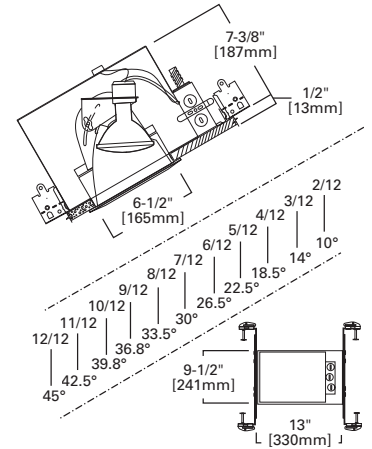

ORDERING INFORMATION: ORDER HOUSING AND TRIMS SEPARATELY*

SAMPLE NUMBER: H6451C - 456W

Housing	Trims	Baffles
H6451C—6" Aperture, New Construction, Slope Ceiling, IC AIR-TITE™, 120V Line Voltage	Adjustables 1417 Low Voltage Eyeball with Baffle - 30° Tilt, 50W 12V MR16, OD: 7-1/4" [184mm] 1417BA—White Trim with White Eyeball and Black Baffle (Low Voltage Transformer Included) 1417W—White Trim with White Eyeball and White Baffle (Low Voltage Transformer Included) 417 Coilex® Baffle Eyeball - 30° Tilt, 75W R30, 65W BR30, OD: 8" [203mm] 417P—White Trim and Eyeball with Black Coilex® Baffle 417PB—Polished Brass Trim and Eyeball with Black Coilex® Baffle 417W—White Trim and Eyeball with White Coilex® Baffle 78 Eyeball - 30° Tilt, 65W BR30, 75W R30, 75W PAR30L, OD: 8" [203mm] 78B—Satin Brass Trim with Satin Brass Eyeball 78P—White Trim with White Eyeball 78PAT—White Trim with White Eyeball - AIR-TITE™ Trim 78PB—Polished Brass Trim with Polished Brass Eyeball 78SN—Satin Nickel Trim with Satin Nickel Eyeball 78TBZ—Tuscan Bronze Trim with Tuscan Bronze Eyeball	Baffles 456 Baffle, 456P: 60W BR30, 50W PAR30L, OD: 7-1/4" [184mm] 456P—White Trim with Black Baffle 456 Baffle, 456W: 50W PAR30L, 65W BR30, and 75W PAR30L with H1999 Socket Extender, OD: 7-1/4" [184mm] 456W—White Trim with White Baffle Lenses and Diffusers 170 Albalite Lens with Reflector, 60W A19, OD: 8" [203mm] 170P—White Trim with Frosted Albalite Glass Lens 170PS—White Trim with Frosted Albalite Glass Lens, Wet Location Listed and AIR-TITE™
	Reflectors 455 Specular Reflector, 65W BR30, 75W R30, 75W PAR30L, OD: 7-1/4" [184mm] 455H—White Trim with Haze Reflector 455SC—White Trim with Clear Specular Reflector 455SCG—White Trim with Champagne Gold Reflector	

NOTES: Δ Not to be used in direct contact with spray foam insulation. Δ UL/cUL Listed for Wet Location with select trims.

455 Slope Ceiling Specular Reflector

- 455SC White Trim with Clear Specular Reflector
- 455H White Trim with Haze Reflector
- 455CG White Trim with Champagne Gold Reflector

HOUSING / LAMP:
H6451C: 65W BR30, 75W R30, 75W PAR30L
DIMENSIONS: OD: 7-1/4" [184mm]

456 Slope Ceiling Baffle

- 456W White Trim with White Baffle
- 456P White Trim with Black Baffle

HOUSING / LAMP:
H6451C: 456P: 60W BR30, 50W PAR30L
H6451C: 456W: 50W PAR30L, 65W BR30, 75W PAR30L with H1999 Socket Extender
DIMENSIONS: OD: 7-1/4" [184mm]

78 Eyeball 30° Tilt

- 78P White Trim with White Eyeball
- 78PAT White Trim with White Eyeball - AIR-TITE™ Trim
- 78SN Satin Nickel Trim with Satin Nickel Eyeball
- 78TBZ Tuscan Bronze Trim with Tuscan Bronze Eyeball
- 78B Satin Brass Trim with Satin Brass Eyeball
- 78PB Polished Brass Trim with Polished Brass Eyeball

HOUSING / LAMP:
H6451C: 65W BR30, 75W R30, 75W PAR30L
DIMENSIONS: Height: 4-1/8" [105mm]; Aperture: 3-15/16" [100mm]; OD: 8" [203mm]

170 Albalite Glass Lens with Reflector

- 170P White Trim with Frosted Albalite Glass Lens
- 170PS White Trim with Frosted Albalite Glass Lens, Wet Location, AIR-TITE™