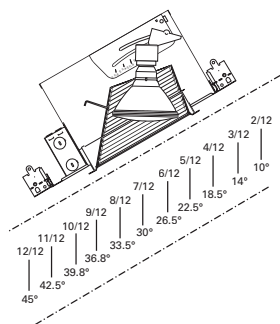

DIMENSIONS: OD: 9-3/4" [248mm]

457 Slope Ceiling Specular Reflector

457SC White Trim with Clear Specular Reflector

457CG White Trim with Champagne Gold Reflector

HOUSING / LAMP:

H745ICAT: 75W R30, 65W BR30

DIMENSIONS: OD: 9-3/4" [248mm]

457 Slope Ceiling White Reflector

457PW White Trim with White Reflector

HOUSING / LAMP:

H745ICAT: 65W BR30, 75W R30, 75W PAR30, 90W PAR38

DIMENSIONS: OD: 9-3/4" [248mm]

PITCH TO DEGREE CONVERSION