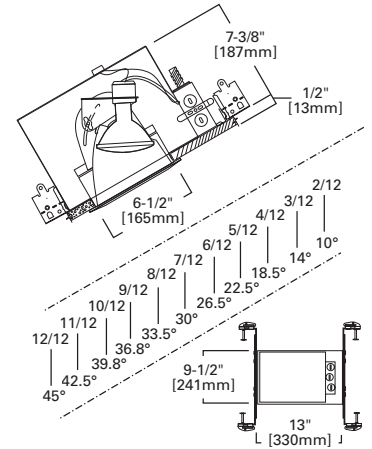

ORDERING INFORMATION: ORDER HOUSING AND TRIMS SEPARATELY*

SAMPLE NUMBER: H6451C - 456W

Housing	Trims	Baffles
H6451C—6" Aperture, New Construction, Slope Ceiling, IC AIR-TITE™, 120V Line Voltage	Adjustables 1417 Low Voltage Eyeball with Baffle - 30° Tilt, 50W 12V MR16, OD: 7-1/4" [184mm] 1417BA—White Trim with White Eyeball and Black Baffle (Low Voltage Transformer Included) 1417W—White Trim with White Eyeball and White Baffle (Low Voltage Transformer Included) 417 Coilex® Baffle Eyeball - 30° Tilt, 75W R30, 65W BR30, OD: 8" [203mm] 417P—White Trim and Eyeball with Black Coilex® Baffle 417PB—Polished Brass Trim and Eyeball with Black Coilex® Baffle 417W—White Trim and Eyeball with White Coilex® Baffle 78 Eyeball - 30° Tilt, 65W BR30, 75W R30, 75W PAR30L, OD: 8" [203mm] 78B—Satin Brass Trim with Satin Brass Eyeball 78P—White Trim with White Eyeball 78PAT—White Trim with White Eyeball - AIR-TITE™ Trim 78PB—Polished Brass Trim with Polished Brass Eyeball 78SN—Satin Nickel Trim with Satin Nickel Eyeball 78TBZ—Tuscan Bronze Trim with Tuscan Bronze Eyeball	Baffles 456 Baffle, 456P: 60W BR30, 50W PAR30L, OD: 7-1/4" [184mm] 456P—White Trim with Black Baffle 456 Baffle, 456W: 50W PAR30L, 65W BR30, and 75W PAR30L with H1999 Socket Extender, OD: 7-1/4" [184mm] 456W—White Trim with White Baffle Lenses and Diffusers 170 Albalite Lens with Reflector, 60W A19, OD: 8" [203mm] 170P—White Trim with Frosted Albalite Glass Lens 170PS—White Trim with Frosted Albalite Glass Lens, Wet Location Listed and AIR-TITE™
	Reflectors 455 Specular Reflector, 65W BR30, 75W R30, 75W PAR30L, OD: 7-1/4" [184mm] 455H—White Trim with Haze Reflector 455SC—White Trim with Clear Specular Reflector 455SCG—White Trim with Champagne Gold Reflector	

NOTES: Δ Not to be used in direct contact with spray foam insulation. Δ UL/cUL Listed for Wet Location with select trims.

455 Slope Ceiling Specular Reflector

- 455SSC White Trim with Clear Specular Reflector
- 455H White Trim with Haze Reflector
- 455CG White Trim with Champagne Gold Reflector

HOUSING / LAMP:
H6451C: 65W BR30, 75W R30, 75W PAR30L
DIMENSIONS: OD: 7-1/4" [184mm]

456 Slope Ceiling Baffle

- 456W White Trim with White Baffle
- 456P White Trim with Black Baffle

HOUSING / LAMP:
H6451C: 456P: 60W BR30, 50W PAR30L
H6451C: 456W: 50W PAR30L, 65W BR30, 75W PAR30L with H1999 Socket Extender
DIMENSIONS: OD: 7-1/4" [184mm]

78 Eyeball 30° Tilt

- 78P White Trim with White Eyeball
- 78PAT White Trim with White Eyeball - AIR-TITE™ Trim
- 78SN Satin Nickel Trim with Satin Nickel Eyeball
- 78TBZ Tuscan Bronze Trim with Tuscan Bronze Eyeball
- 78B Satin Brass Trim with Satin Brass Eyeball
- 78PB Polished Brass Trim with Polished Brass Eyeball

HOUSING / LAMP:
H6451C: 65W BR30, 75W R30, 75W PAR30L
DIMENSIONS: Height: 4-1/8" [105mm]; Aperture: 3-15/16" [100mm]; OD: 8" [203mm]