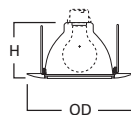

78 Eyeball 30° Tilt

- 78P White Trim with White Eyeball
- 78PAT White Trim with White Eyeball - AIR-TITE™ Trim
- 78SN Satin Nickel Trim with Satin Nickel Eyeball
- 78TBZ Tuscan Bronze Trim with Tuscan Bronze Eyeball
- 78B Satin Brass Trim with Satin Brass Eyeball
- 78PB Polished Brass Trim with Polished Brass Eyeball

HOUSING / LAMP:
H6451C: 65W BR30, 75W R30, 75W PAR30L
DIMENSIONS: Height: 4-1/8" [105mm]; Aperture: 3-15/16" [100mm]; OD: 8" [203mm]

170 Albalite Glass Lens with Reflector

- 170P White Trim with Frosted Albalite Glass Lens
- 170PS White Trim with Frosted Albalite Glass Lens, Wet Location, AIR-TITE™