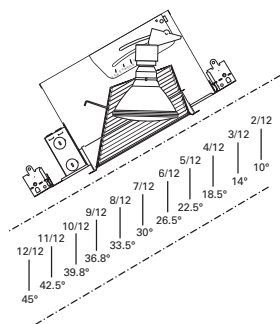

HOUSING / LAMP:
H6451C: 65W BR30, 75W R30, 75W PAR30L
DIMENSIONS: Height: 4-1/8" [105mm]; Aperture: 3-15/16" [100mm]; OD: 8" [203mm]

170 Albalite Glass Lens with Reflector

- 170P White Trim with Frosted Albalite Glass Lens
- 170PS White Trim with Frosted Albalite Glass Lens, Wet Location, AIR-TITE™

HOUSING / LAMP:
H6451C: 60W A19
DIMENSIONS: Height: 4" [101mm]; OD: 8" [203mm]

417 Coilex® Baffle Eyeball 30° Tilt

- 417W White Trim and Eyeball with White Coilex Baffle
- 417P White Trim and Eyeball with Black Coilex Baffle
- 417PB Polished Brass Trim and Eyeball with Black Coilex Baffle

DIMENSIONS: OD: 9-3/4" [248mm]

457 Slope Ceiling Specular Reflector

457SC White Trim with Clear Specular Reflector
 457CG White Trim with Champagne Gold Reflector

HOUSING / LAMP:
 H745ICAT: 75W R30, 65W BR30

DIMENSIONS: OD: 9-3/4" [248mm]

457 Slope Ceiling White Reflector

457PW White Trim with White Reflector

HOUSING / LAMP:
 H745ICAT: 65W BR30, 75W R30, 75W PAR30, 90W PAR38

DIMENSIONS: OD: 9-3/4" [248mm]

PITCH TO DEGREE CONVERSION