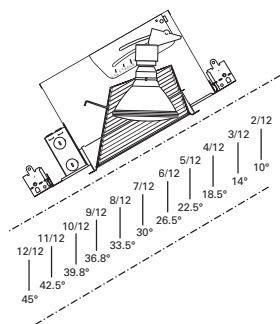

PITCH TO DEGREE CONVERSION

Specifications and dimensions subject to change without notice. Consult your Cooper Lighting Representative or visit www.cooperlighting.com for available options, accessories and ordering information.