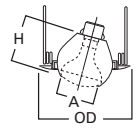

**78 Eyeball 30° Tilt**

- 78P White Trim with White Eyeball
- 78PAT White Trim with White Eyeball - AIR-TITE™ Trim
- 78SN Satin Nickel Trim with Satin Nickel Eyeball
- 78TBZ Tuscan Bronze Trim with Tuscan Bronze Eyeball
- 78B Satin Brass Trim with Satin Brass Eyeball
- 78PB Polished Brass Trim with Polished Brass Eyeball