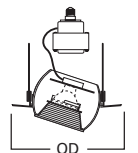

HOUSING / LAMP:
H7RT: 50W 12V MR16
H7T: 50W 12V MR16
H7TCP: 50W 12V MR16
DIMENSIONS: OD: 7-1/4" [184mm]
ACCESSORIES: Low Voltage Transformer Included

Specifications and dimensions subject to change without notice. Consult your Cooper Lighting Representative or visit www.cooperlighting.com for available options, accessories and ordering information.