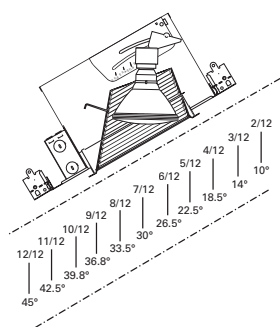

DIMENSIONS: OD: 9-3/4" [248mm]

457 Slope Ceiling Specular Reflector

457SC White Trim with Clear Specular Reflector

457CG White Trim with Champagne Gold Reflector

HOUSING / LAMP:

H745ICAT: 75W R30, 65W BR30

DIMENSIONS: OD: 9-3/4" [248mm]

457 Slope Ceiling White Reflector

457PW White Trim with White Reflector

HOUSING / LAMP:

H745ICAT: 65W BR30, 75W R30, 75W PAR30, 90W PAR38

DIMENSIONS: OD: 9-3/4" [248mm]

PITCH TO DEGREE CONVERSION