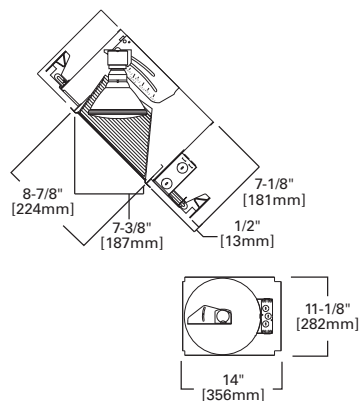

7-INCH INCANDESCENT SLOPE CEILING HOUSING ICAT

FEATURES

- Got Nail™ bar hangers
- Pass-N-Thru™ tool-less shortening of bar hangers
- AIR-TITE™
- Quick Connect wiring connectors included in junction box
- Thermally protected
- Die-formed housing and plaster frame
- Socket aiming for ceilings from 2/12 to 12/12 pitch
- Slope indicator provides quick and consistent lamp settings

Compliances may not apply to all product configurations. Please consult the product spec sheet for compliance details.

COMPLIANCES: UL/cUL Listed - Damp Location, UL/cUL Listed 1598 Luminaire, UL/cUL Listed for Feed Through, UL/cUL Listed for Insulation Contact, AIR-TITE™ Certified ASTM E283

H745ICAT

ORDERING INFORMATION: ORDER HOUSING AND TRIMS SEPARATELY^A

SAMPLE NUMBER: H745ICAT - 457W

Housing	Trims
H745ICAT=7" Aperture, New Construction, Slope Ceiling, IC AIR-TITE™, 120V Line Voltage	Baffles 457 Baffle, 65W BR30, 75W R30, 75W PAR30, 90W PAR38, OD: 9-3/4" [248mm] 457P=White Trim with Black Baffle 457W=White Trim with White Baffle Reflectors 457 Specular Reflector, 75W R30, 65W BR30, OD: 9-3/4" [248mm] 457CG=White Trim with Champagne Gold Reflector 457SC=White Trim with Clear Specular Reflector White Cone Reflector 457 White Reflector, 65W BR30, 75W R30, 75W PAR30, 90W PAR38, OD: 9-3/4" [248mm] 457PW=White Trim with White Reflector

NOTES: Δ Not to be used in direct contact with spray foam insulation.

457 Slope Ceiling Baffle

457W White Trim with White Baffle

457P White Trim with Black Baffle

HOUSING / LAMP:

H745ICAT: 65W BR30, 75W R30, 75W PAR30, 90W PAR38
H745ICAT: 75W R30, 65W BR30

DIMENSIONS: OD: 9-3/4" [248mm]

457 Slope Ceiling Specular Reflector

457SC White Trim with Clear Specular Reflector

457CG White Trim with Champagne Gold Reflector

HOUSING / LAMP:

H745ICAT: 75W R30, 65W BR30

DIMENSIONS: OD: 9-3/4" [248mm]

457 Slope Ceiling White Reflector

457PW White Trim with White Reflector

HOUSING / LAMP:

H745ICAT: 65W BR30, 75W R30, 75W PAR30, 90W PAR38

DIMENSIONS: OD: 9-3/4" [248mm]