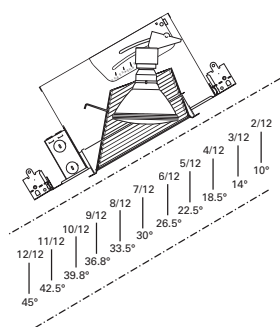

HOUSING / LAMP:
H6451C: 65W BR30, 75W R30, 75W PAR30L
DIMENSIONS: Height: 4-1/8" [105mm]; Aperture: 3-15/16" [100mm]; OD: 8" [203mm]

170 Albalite Glass Lens with Reflector

- 170P White Trim with Frosted Albalite Glass Lens
- 170PS White Trim with Frosted Albalite Glass Lens, Wet Location, AIR-TITE™

HOUSING / LAMP:
H6451C: 60W A19
DIMENSIONS: Height: 4" [101mm]; OD: 8" [203mm]

417 Coilex® Baffle Eyeball 30° Tilt

- 417W White Trim and Eyeball with White Coilex Baffle
- 417P White Trim and Eyeball with Black Coilex Baffle
- 417PB Polished Brass Trim and Eyeball with Black Coilex Baffle

DIMENSIONS: OD: 9-3/4" [248mm]

457 Slope Ceiling Specular Reflector

- 457SC White Trim with Clear Specular Reflector
- 457CG White Trim with Champagne Gold Reflector

HOUSING / LAMP:

H745ICAT: 75W R30, 65W BR30

DIMENSIONS: OD: 9-3/4" [248mm]

457 Slope Ceiling White Reflector

- 457PW White Trim with White Reflector

HOUSING / LAMP:

H745ICAT: 65W BR30, 75W R30, 75W PAR30, 90W PAR38

DIMENSIONS: OD: 9-3/4" [248mm]

PITCH TO DEGREE CONVERSION