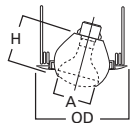

78 Eyeball 30° Tilt

- 78P White Trim with White Eyeball
- 78PAT White Trim with White Eyeball - AIR-TITE™ Trim
- 78SN Satin Nickel Trim with Satin Nickel Eyeball
- 78TBZ Tuscan Bronze Trim with Tuscan Bronze Eyeball
- 78B Satin Brass Trim with Satin Brass Eyeball
- 78PB Polished Brass Trim with Polished Brass Eyeball