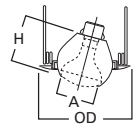

**78 Eyeball 30° Tilt**

- 78P White Trim with White Eyeball
- 78PAT White Trim with White Eyeball - AIR-TITE™ Trim
- 78SN Satin Nickel Trim with Satin Nickel Eyeball
- 78TBZ Tuscan Bronze Trim with Tuscan Bronze Eyeball
- 78B Satin Brass Trim with Satin Brass Eyeball
- 78PB Polished Brass Trim with Polished Brass Eyeball