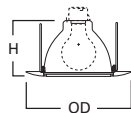

HOUSING / LAMP:
H6451C: 60W A19
DIMENSIONS: Height: 4" [101mm]; OD: 8" [203mm]