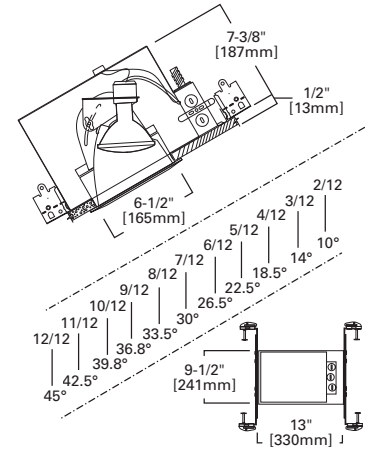

ORDERING INFORMATION: ORDER HOUSING AND TRIMS SEPARATELY*

SAMPLE NUMBER: H6451C - 456W

Housing	Trims	Baffles	
H6451C—6" Aperture, New Construction, Slope Ceiling, IC AIR-TITE™, 120V Line Voltage	Adjustables 1417 Low Voltage Eyeball with Baffle - 30° Tilt, 50W 12V MR16, OD: 7-1/4" [184mm] 1417BA—White Trim with White Eyeball and Black Baffle (Low Voltage Transformer Included) 1417W—White Trim with White Eyeball and White Baffle (Low Voltage Transformer Included)	456 Baffle, 456P: 60W BR30, 50W PAR30L, OD: 7-1/4" [184mm] 456P—White Trim with Black Baffle	
	417 Coilex® Baffle Eyeball - 30° Tilt, 75W R30, 65W BR30, OD: 8" [203mm] 417P—White Trim and Eyeball with Black Coilex® Baffle 417PB—Polished Brass Trim and Eyeball with Black Coilex® Baffle 417W—White Trim and Eyeball with White Coilex® Baffle	456 Baffle, 456W: 50W PAR30L, 65W BR30, and 75W PAR30L with H1999 Socket Extender, OD: 7-1/4" [184mm] 456W—White Trim with White Baffle	Lenses and Diffusers 170 Albalite Lens with Reflector, 60W A19, OD: 8" [203mm] 170P—White Trim with Frosted Albalite Glass Lens 170PS—White Trim with Frosted Albalite Glass Lens, Wet Location Listed and AIR-TITE™
	78 Eyeball - 30° Tilt, 65W BR30, 75W R30, 75W PAR30L, OD: 8" [203mm] 78B—Satin Brass Trim with Satin Brass Eyeball 78P—White Trim with White Eyeball 78PAT—White Trim with White Eyeball - AIR-TITE™ Trim 78PB—Polished Brass Trim with Polished Brass Eyeball 78SN—Satin Nickel Trim with Satin Nickel Eyeball 78TBZ—Tuscan Bronze Trim with Tuscan Bronze Eyeball	Reflectors 455 Specular Reflector, 65W BR30, 75W R30, 75W PAR30L, OD: 7-1/4" [184mm] 455H—White Trim with Haze Reflector 455SC—White Trim with Clear Specular Reflector 455SCG—White Trim with Champagne Gold Reflector	

NOTES: Δ Not to be used in direct contact with spray foam insulation. Δ UL/cUL Listed for Wet Location with select trims.

455 Slope Ceiling Specular Reflector

- 455SC White Trim with Clear Specular Reflector
- 455H White Trim with Haze Reflector
- 455CG White Trim with Champagne Gold Reflector

HOUSING / LAMP:
H6451C: 65W BR30, 75W R30, 75W PAR30L
DIMENSIONS: OD: 7-1/4" [184mm]

456 Slope Ceiling Baffle

- 456W White Trim with White Baffle
- 456P White Trim with Black Baffle

HOUSING / LAMP:
H6451C: 456P: 60W BR30, 50W PAR30L
H6451C: 456W: 50W PAR30L, 65W BR30, 75W PAR30L with H1999 Socket Extender
DIMENSIONS: OD: 7-1/4" [184mm]

78 Eyeball 30° Tilt

- 78P White Trim with White Eyeball
- 78PAT White Trim with White Eyeball - AIR-TITE™ Trim
- 78SN Satin Nickel Trim with Satin Nickel Eyeball
- 78TBZ Tuscan Bronze Trim with Tuscan Bronze Eyeball
- 78B Satin Brass Trim with Satin Brass Eyeball
- 78PB Polished Brass Trim with Polished Brass Eyeball

HOUSING / LAMP:
H6451C: 65W BR30, 75W R30, 75W PAR30L
DIMENSIONS: Height: 4-1/8" [105mm]; Aperture: 3-15/16" [100mm]; OD: 8" [203mm]

170 Albalite Glass Lens with Reflector

- 170P White Trim with Frosted Albalite Glass Lens
- 170PS White Trim with Frosted Albalite Glass Lens, Wet Location, AIR-TITE™