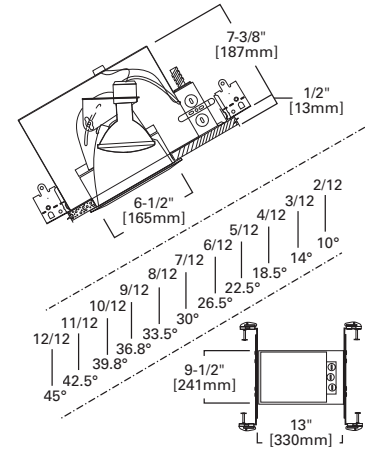

ORDERING INFORMATION: ORDER HOUSING AND TRIMS SEPARATELY*

SAMPLE NUMBER: H6451C - 456W

Housing	Trims	Baffles
H6451C—6" Aperture, New Construction, Slope Ceiling, IC AIR-TITE™, 120V Line Voltage	Adjustables 1417 Low Voltage Eyeball with Baffle - 30° Tilt, 50W 12V MR16, OD: 7-1/4" [184mm] 1417BA—White Trim with White Eyeball and Black Baffle (Low Voltage Transformer Included) 1417W—White Trim with White Eyeball and White Baffle (Low Voltage Transformer Included) 417 Coilex® Baffle Eyeball - 30° Tilt, 75W R30, 65W BR30, OD: 8" [203mm] 417P—White Trim and Eyeball with Black Coilex® Baffle 417PB—Polished Brass Trim and Eyeball with Black Coilex® Baffle 417W—White Trim and Eyeball with White Coilex® Baffle 78 Eyeball - 30° Tilt, 65W BR30, 75W R30, 75W PAR30L, OD: 8" [203mm] 78B—Satin Brass Trim with Satin Brass Eyeball 78P—White Trim with White Eyeball 78PAT—White Trim with White Eyeball - AIR-TITE™ Trim 78PB—Polished Brass Trim with Polished Brass Eyeball 78SN—Satin Nickel Trim with Satin Nickel Eyeball 78TBZ—Tuscan Bronze Trim with Tuscan Bronze Eyeball	Baffles 456 Baffle, 456P: 60W BR30, 50W PAR30L, OD: 7-1/4" [184mm] 456P—White Trim with Black Baffle 456 Baffle, 456W: 50W PAR30L, 65W BR30, and 75W PAR30L with H1999 Socket Extender, OD: 7-1/4" [184mm] 456W—White Trim with White Baffle Lenses and Diffusers 170 Albalite Lens with Reflector, 60W A19, OD: 8" [203mm] 170P—White Trim with Frosted Albalite Glass Lens 170PS—White Trim with Frosted Albalite Glass Lens, Wet Location Listed and AIR-TITE™
	Reflectors 455 Specular Reflector, 65W BR30, 75W R30, 75W PAR30L, OD: 7-1/4" [184mm] 455H—White Trim with Haze Reflector 455SC—White Trim with Clear Specular Reflector 455SCG—White Trim with Champagne Gold Reflector	

NOTES: Δ Not to be used in direct contact with spray foam insulation. Δ UL/cUL Listed for Wet Location with select trims.

455 Slope Ceiling Specular Reflector

- 455SC White Trim with Clear Specular Reflector
- 455H White Trim with Haze Reflector
- 455CG White Trim with Champagne Gold Reflector

HOUSING / LAMP:
H6451C: 65W BR30, 75W R30, 75W PAR30L
DIMENSIONS: OD: 7-1/4" [184mm]

456 Slope Ceiling Baffle

- 456W White Trim with White Baffle
- 456P White Trim with Black Baffle

HOUSING / LAMP:
H6451C: 456P: 60W BR30, 50W PAR30L
H6451C: 456W: 50W PAR30L, 65W BR30, 75W PAR30L with H1999 Socket Extender
DIMENSIONS: OD: 7-1/4" [184mm]

78 Eyeball 30° Tilt

- 78P White Trim with White Eyeball
- 78PAT White Trim with White Eyeball - AIR-TITE™ Trim
- 78SN Satin Nickel Trim with Satin Nickel Eyeball
- 78TBZ Tuscan Bronze Trim with Tuscan Bronze Eyeball
- 78B Satin Brass Trim with Satin Brass Eyeball
- 78PB Polished Brass Trim with Polished Brass Eyeball

HOUSING / LAMP:
H6451C: 65W BR30, 75W R30, 75W PAR30L
DIMENSIONS: Height: 4-1/8" [105mm]; Aperture: 3-15/16" [100mm]; OD: 8" [203mm]

170 Albalite Glass Lens with Reflector

- 170P White Trim with Frosted Albalite Glass Lens
- 170PS White Trim with Frosted Albalite Glass Lens, Wet Location, AIR-TITE™