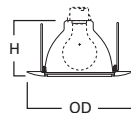

HOUSING / LAMP:
H6451C: 60W A19
DIMENSIONS: Height: 4" [101mm]; OD: 8" [203mm]