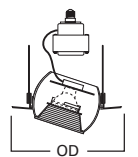

1417 Low Voltage Eyeball with Baffle 30° Tilt

- 1417W White Trim with White Eyeball and White Baffle
- 1417BA White Trim with White Eyeball and Black Baffle