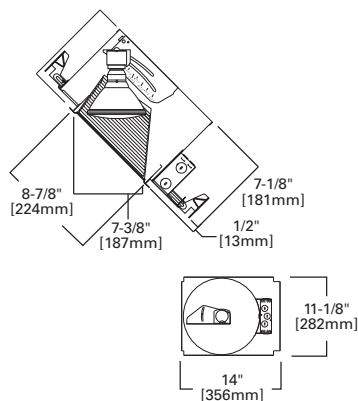

7-INCH INCANDESCENT SLOPE CEILING HOUSING ICAT

FEATURES

- Got Nail™ bar hangers
- Pass-N-Thru™ tool-less shortening of bar hangers
- AIR-TITE™
- Quick Connect wiring connectors included in junction box
- Thermally protected
- Die-formed housing and plaster frame
- Socket aiming for ceilings from 2/12 to 12/12 pitch
- Slope indicator provides quick and consistent lamp settings

Compliances may not apply to all product configurations. Please consult the product spec sheet for compliance details.

COMPLIANCES: UL/cUL Listed - Damp Location, UL/cUL Listed 1598 Luminaire, UL/cUL Listed for Feed Through, UL/cUL Listed for Insulation Contact, AIR-TITE™ Certified ASTM E283

H745ICAT

ORDERING INFORMATION: ORDER HOUSING AND TRIMS SEPARATELY^A

SAMPLE NUMBER: H745ICAT - 457W

Housing	Trims
H745ICAT=7" Aperture, New Construction, Slope Ceiling, IC AIR-TITE™, 120V Line Voltage	Baffles 457 Baffle, 65W BR30, 75W R30, 75W PAR30, 90W PAR38, OD: 9-3/4" [248mm] 457P=White Trim with Black Baffle 457W=White Trim with White Baffle Reflectors 457 Specular Reflector, 75W R30, 65W BR30, OD: 9-3/4" [248mm] 457CG=White Trim with Champagne Gold Reflector 457SC=White Trim with Clear Specular Reflector White Cone Reflector 457 White Reflector, 65W BR30, 75W R30, 75W PAR30, 90W PAR38, OD: 9-3/4" [248mm] 457PW=White Trim with White Reflector

NOTES: Δ Not to be used in direct contact with spray foam insulation.

457 Slope Ceiling Baffle

457W White Trim with White Baffle
457P White Trim with Black Baffle

HOUSING / LAMP:
H745ICAT: 65W BR30, 75W R30, 75W PAR30, 90W PAR38
H745ICAT: 75W R30, 65W BR30

DIMENSIONS: OD: 9-3/4" [248mm]

457 Slope Ceiling Specular Reflector

457SC White Trim with Clear Specular Reflector
457CG White Trim with Champagne Gold Reflector

HOUSING / LAMP:
H745ICAT: 75W R30, 65W BR30

DIMENSIONS: OD: 9-3/4" [248mm]

457 Slope Ceiling White Reflector

457PW White Trim with White Reflector

HOUSING / LAMP:
H745ICAT: 65W BR30, 75W R30, 75W PAR30, 90W PAR38

DIMENSIONS: OD: 9-3/4" [248mm]