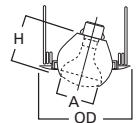

78 Eyeball 30° Tilt

- 78P White Trim with White Eyeball
- 78PAT White Trim with White Eyeball - AIR-TITE™ Trim
- 78SN Satin Nickel Trim with Satin Nickel Eyeball
- 78TBZ Tuscan Bronze Trim with Tuscan Bronze Eyeball
- 78B Satin Brass Trim with Satin Brass Eyeball
- 78PB Polished Brass Trim with Polished Brass Eyeball