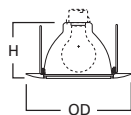

**78 Eyeball 30° Tilt**

- 78P White Trim with White Eyeball
- 78PAT White Trim with White Eyeball - AIR-TITE™ Trim
- 78SN Satin Nickel Trim with Satin Nickel Eyeball
- 78TBZ Tuscan Bronze Trim with Tuscan Bronze Eyeball
- 78B Satin Brass Trim with Satin Brass Eyeball
- 78PB Polished Brass Trim with Polished Brass Eyeball

**HOUSING / LAMP:**  
H6451C: 65W BR30, 75W R30, 75W PAR30L  
**DIMENSIONS:** Height: 4-1/8" [105mm]; Aperture: 3-15/16" [100mm]; OD: 8" [203mm]

**170 Albalite Glass Lens with Reflector**

- 170P White Trim with Frosted Albalite Glass Lens
- 170PS White Trim with Frosted Albalite Glass Lens, Wet Location, AIR-TITE™