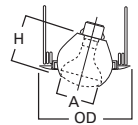

78 Eyeball 30° Tilt

- 78P White Trim with White Eyeball
- 78PAT White Trim with White Eyeball - AIR-TITE™ Trim
- 78SN Satin Nickel Trim with Satin Nickel Eyeball
- 78TBZ Tuscan Bronze Trim with Tuscan Bronze Eyeball
- 78B Satin Brass Trim with Satin Brass Eyeball
- 78PB Polished Brass Trim with Polished Brass Eyeball