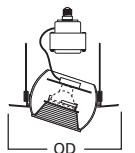

HOUSING / LAMP:
H7RT: 50W 12V MR16
H7T: 50W 12V MR16
H7TCP: 50W 12V MR16
DIMENSIONS: OD: 7-1/4" [184mm]
ACCESSORIES: Low Voltage Transformer Included

Specifications and dimensions subject to change without notice. Consult your Cooper Lighting Representative or visit www.cooperlighting.com for available options, accessories and ordering information.