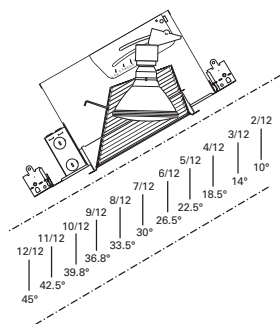

DIMENSIONS: OD: 9-3/4" [248mm]

457 Slope Ceiling Specular Reflector

457SC White Trim with Clear Specular Reflector
 457CG White Trim with Champagne Gold Reflector

HOUSING / LAMP:
 H745ICAT: 75W R30, 65W BR30

DIMENSIONS: OD: 9-3/4" [248mm]

457 Slope Ceiling White Reflector

457PW White Trim with White Reflector

HOUSING / LAMP:
 H745ICAT: 65W BR30, 75W R30, 75W PAR30, 90W PAR38

DIMENSIONS: OD: 9-3/4" [248mm]

PITCH TO DEGREE CONVERSION