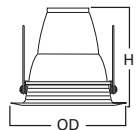

370W Regressed Albalite Glass Lens with Baffle

- 370W Regressed Albalite Glass Lens with White Baffle