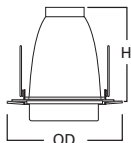

ERT724 Drop Opal Lens Showerlight

ERT724 Gloss White Trim with Drop Opal Glass Lens, Wet Location Listed

HOUSING / LAMP:

H270ICAT: 13W DTT or 13W TTT
H271ICAT: 18W DTT or 18W TTT
H271RICAT: 18W DTT or 18W TTT
H272ICAT: 26W DTT or 26W TTT
H272RICAT: 26W DTT or 26W TTT
H273ICAT1D: 26W DTT or 26W TTT, 32W TTT
H273RICAT1D: 26W DTT or 26W TTT, 32W TTT
H270RICAT: 13W DTT or 13W TTT

DIMENSIONS: Height: 1-11/16 [43mm]; OD: 5-1/64" [129mm]

Specifications and dimensions subject to change without notice. Consult your Cooper Lighting Representative or visit www.cooperlighting.com for available options, accessories and ordering information.