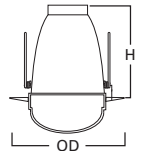

272 Dome Lens with Reflectors

- 272PS White Trim with Frosted Glass Dome, Wet Location Listed

HOUSING / LAMP:
H270ICAT: 13W DTT or 13W TTT
H270RICAT: 13W DTT or 13W TTT
H271ICAT: 18W DTT or 18W TTT
H271RICAT: 18W DTT or 18W TTT
H272ICAT: 26W DTT or 26W TTT
H272RICAT: 26W DTT or 26W TTT
H273ICAT1D: 26W DTT or 26W TTT, 32W TTT
H273RICAT1D: 26W DTT or 26W TTT, 32W TTT

DIMENSIONS: Height: 5-1/2" [140mm]; OD: 7-3/4" [197mm]