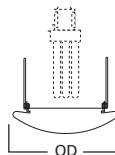

DIMENSIONS: Height: 5-1/2" [140mm]; OD: 7-3/4" [197mm]

75 Diffuser

-  75 All Glass Diffuser

HOUSING / LAMP:
 H270ICAT: 13W DTT or 13W TTT
 H270RICAT: 13W DTT or 13W TTT
 H271ICAT: 18W DTT or 18W TTT
 H271RICAT: 18W DTT or 18W TTT