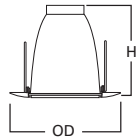

270 Albalite Glass Lens with Reflectors

- 270PS White Trim with Frosted Albalite Glass Lens, Wet Location Listed