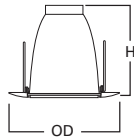

270 Albalite Glass Lens with Reflectors

- 270PS White Trim with Frosted Albalite Glass Lens, Wet Location Listed

HOUSING / LAMP:
H270ICAT: 13W DTT or 13W TTT
H270RICAT: 13W DTT or 13W TTT

H271ICAT: 18W DTT or 18W TTT
H271RICAT: 18W DTT or 18W TTT
H272ICAT: 26W TTT
H272RICAT: 26W TTT
H273ICAT1D: 26W TTT or 32W TTT
H273RICAT1D: 26W TTT or 32W TTT

DIMENSIONS: Height: 6-5/8" [168mm]; OD: 8" [203mm]