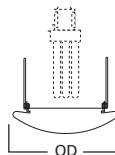

DIMENSIONS: Height: 5-1/2" [140mm]; OD: 7-3/4" [197mm]

75 Diffuser

- 75 All Glass Diffuser

HOUSING / LAMP:
 H270ICAT: 13W DTT or 13W TTT
 H270RICAT: 13W DTT or 13W TTT
 H271ICAT: 18W DTT or 18W TTT
 H271RICAT: 18W DTT or 18W TTT