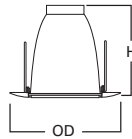

270 Albalite Glass Lens with Reflectors

- 270PS White Trim with Frosted Albalite Glass Lens, Wet Location Listed

HOUSING / LAMP:
H270ICAT: 13W DTT or 13W TTT
H270RICAT: 13W DTT or 13W TTT

H271ICAT: 18W DTT or 18W TTT
H271RICAT: 18W DTT or 18W TTT
H272ICAT: 26W TTT
H272RICAT: 26W TTT
H273ICAT1D: 26W TTT or 32W TTT
H273RICAT1D: 26W TTT or 32W TTT

DIMENSIONS: Height: 6-5/8" [168mm]; OD: 8" [203mm]