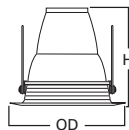

370W Regressed Albalite Glass Lens with Baffle

- 370W Regressed Albalite Glass Lens with White Baffle