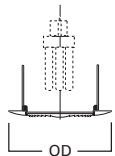

DIMENSIONS: Height: 1-11/16 [43mm]; OD: 5-1/64" [129mm]

Specifications and dimensions subject to change without notice. Consult your Cooper Lighting Representative or visit www.cooperlighting.com for available options, accessories and ordering information.

DIMENSIONS: Height: 6-1/4" [159mm]; OD: 7-1/8" [181mm]

70 Albalite Glass Lens

-  70P White Trim with Frosted Albalite Glass Lens
-  70PS White Trim with Frosted Albalite Glass Lens, Wet Location Listed

HOUSING / LAMP:
 H270ICAT: 13W DTT or 13W TTT
 H270RICAT: 13W DTT or 13W TTT
 H271ICAT: 18W DTT or 18W TTT
 H271RICAT: 18W DTT or 18W TTT

DIMENSIONS: OD: 8" [203mm]

271 Drop Opal Lens

-  271PS White Trim with Drop Opal Glass Lens, Wet Location Listed

HOUSING / LAMP:
 H270ICAT: 13W DTT or 13W TTT
 H270RICAT: 13W DTT or 13W TTT
 H271ICAT: 18W DTT or 18W TTT
 H271RICAT: 18W DTT or 18W TTT
 H272ICAT: 26W DTT or 26W TTT
 H272RICAT: 26W DTT or 26W TTT
 H273ICAT1D: 26W DTT or 26W TTT, 32W TTT
 H273RICAT1D: 26W DTT or 26W TTT, 32W TTT

DIMENSIONS: Height: 6-1/2" [165mm]; OD: 8" [203mm]

73 Fresnel Glass Lens

-  73P White Trim with Fresnel Glass Lens
-  73PS White Trim with Fresnel Glass Lens, Wet Location

HOUSING / LAMP:
 H270ICAT: 13W DTT or 13W TTT
 H270RICAT: 13W DTT or 13W TTT
 H271ICAT: 18W DTT or 18W TTT
 H271RICAT: 18W DTT or 18W TTT