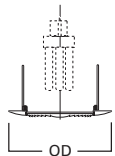

DIMENSIONS: Height: 6-1/4" [159mm]; OD: 7-1/8" [181mm]

70 Albalite Glass Lens

- 70P White Trim with Frosted Albalite Glass Lens
- 70PS White Trim with Frosted Albalite Glass Lens, Wet Location Listed

HOUSING / LAMP:
 H270ICAT: 13W DTT or 13W TTT
 H270RICAT: 13W DTT or 13W TTT
 H271ICAT: 18W DTT or 18W TTT
 H271RICAT: 18W DTT or 18W TTT

DIMENSIONS: OD: 8" [203mm]

271 Drop Opal Lens

- 271PS White Trim with Drop Opal Glass Lens, Wet Location Listed

HOUSING / LAMP:
 H270ICAT: 13W DTT or 13W TTT
 H270RICAT: 13W DTT or 13W TTT
 H271ICAT: 18W DTT or 18W TTT
 H271RICAT: 18W DTT or 18W TTT
 H272ICAT: 26W DTT or 26W TTT
 H272RICAT: 26W DTT or 26W TTT
 H273ICAT1D: 26W DTT or 26W TTT, 32W TTT
 H273RICAT1D: 26W DTT or 26W TTT, 32W TTT

DIMENSIONS: Height: 6-1/2" [165mm]; OD: 8" [203mm]

73 Fresnel Glass Lens

- 73P White Trim with Fresnel Glass Lens
- 73PS White Trim with Fresnel Glass Lens, Wet Location

HOUSING / LAMP:
 H270ICAT: 13W DTT or 13W TTT
 H270RICAT: 13W DTT or 13W TTT
 H271ICAT: 18W DTT or 18W TTT
 H271RICAT: 18W DTT or 18W TTT

DIMENSIONS: Height: 6" [152mm]; OD: 7-3/4" [184mm]

Specifications and dimensions subject to change without notice. Consult your Cooper Lighting Representative or visit www.cooperlighting.com for available options, accessories and ordering information.