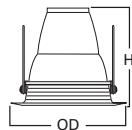

370W Regressed Albalite Glass Lens with Baffle

- 370W Regressed Albalite Glass Lens with White Baffle