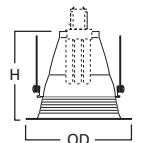

406 Baffle

- 406WWB White Baffle with White Reflector and Torsion Springs
- 406WB White Baffle with Clear Specular Reflector and Torsion Springs
- 406BA Black Baffle with Clear Specular Reflector and Torsion Springs