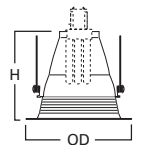

DIMENSIONS: Height: 5-1/2" [140mm]; OD: 7-3/4" [197mm]

75 Diffuser

-  75 All Glass Diffuser

HOUSING / LAMP:
 H270ICAT: 13W DTT or 13W TTT
 H270RICAT: 13W DTT or 13W TTT
 H271ICAT: 18W DTT or 18W TTT
 H271RICAT: 18W DTT or 18W TTT

DIMENSIONS: OD: 7-3/4" [197mm]

370W Regressed Albalite Glass Lens with Baffle

-  370W Regressed Albalite Glass Lens with White Baffle

HOUSING / LAMP:
 H270ICAT: 13W DTT or 13W TTT
 H270RICAT: 13W DTT or 13W TTT
 H271ICAT: 18W DTT or 18W TTT
 H271RICAT: 18W DTT or 18W TTT
 H272ICAT: 26W TTT
 H272RICAT: 26W TTT
 H273ICAT1D: 26W TTT
 H273RICAT1D: 26W TTT

DIMENSIONS: Height: 6" [152mm]; OD: 7-3/4" [197mm]

406 Baffle

-  406WWB White Baffle with White Reflector and Torsion Springs
-  406WB White Baffle with Clear Specular Reflector and Torsion Springs
-  406BA Black Baffle with Clear Specular Reflector and Torsion Springs