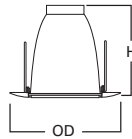

DIMENSIONS: Height: 6-1/4" [159mm]; OD: 7-1/8" [181mm]

70 Albalite Glass Lens

-  70P White Trim with Frosted Albalite Glass Lens
-  70PS White Trim with Frosted Albalite Glass Lens, Wet Location Listed

HOUSING / LAMP:
 H270ICAT: 13W DTT or 13W TTT
 H270RICAT: 13W DTT or 13W TTT
 H271ICAT: 18W DTT or 18W TTT
 H271RICAT: 18W DTT or 18W TTT

DIMENSIONS: Height: 6-1/2" [165mm]; OD: 8" [203mm]

73 Fresnel Glass Lens

-  73P White Trim with Fresnel Glass Lens
-  73PS White Trim with Fresnel Glass Lens, Wet Location

HOUSING / LAMP:
 H270ICAT: 13W DTT or 13W TTT
 H270RICAT: 13W DTT or 13W TTT
 H271ICAT: 18W DTT or 18W TTT
 H271RICAT: 18W DTT or 18W TTT

DIMENSIONS: OD: 8" [203mm]

270 Albalite Glass Lens with Reflectors

-  270PS White Trim with Frosted Albalite Glass Lens, Wet Location Listed

HOUSING / LAMP:
 H270ICAT: 13W DTT or 13W TTT
 H270RICAT: 13W DTT or 13W TTT

DIMENSIONS: Height: 6" [152mm]; OD: 7-3/4" [184mm]

Specifications and dimensions subject to change without notice. Consult your Cooper Lighting Representative or visit www.cooperlighting.com for available options, accessories and ordering information.