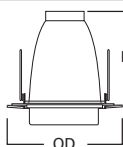

DIMENSIONS: Height: 6" [152mm]; OD: 7-3/4" [184mm]

Specifications and dimensions subject to change without notice. Consult your Cooper Lighting Representative or visit www.cooperlighting.com for available options, accessories and ordering information.

DIMENSIONS: Height: 5" [127mm]; OD: 7-1/4" [184mm]

ERT772 Baffle with Reflector

ERT772WHHTS Gloss White Trim and Baffle with White Reflector, Torsion Spring

ERT772TS Gloss White Trim, Black Baffle, Torsion Spring

DIMENSIONS: Height: 5-3/8" [127mm]; OD: 7-3/4" [197mm]

ERT724 Drop Opal Lens Showerlight

ERT724 Gloss White Trim with Drop Opal Glass Lens, Wet Location Listed

HOUSING / LAMP:

H270ICAT: 13W DTT or 13W TTT
 H271ICAT: 18W DTT or 18W TTT
 H271RICAT: 18W DTT or 18W TTT
 H272ICAT: 26W DTT or 26W TTT
 H272RICAT: 26W DTT or 26W TTT
 H273ICAT1D: 26W DTT or 26W TTT, 32W TTT
 H273RICAT1D: 26W DTT or 26W TTT, 32W TTT
 H270RICAT: 13W DTT or 13W TTT

DIMENSIONS: Height: 1-11/16 [43mm]; OD: 5-1/64" [129mm]

Specifications and dimensions subject to change without notice. Consult your Cooper Lighting Representative or visit www.cooperlighting.com for available options, accessories and ordering information.