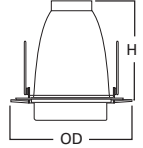

DIMENSIONS: Height: 6-1/4" [159mm]; OD: 7-1/8" [181mm]

70 Albalite Glass Lens

-  70P White Trim with Frosted Albalite Glass Lens
-  70PS White Trim with Frosted Albalite Glass Lens, Wet Location Listed

HOUSING / LAMP:
 H270ICAT: 13W DTT or 13W TTT
 H270RICAT: 13W DTT or 13W TTT
 H271ICAT: 18W DTT or 18W TTT
 H271RICAT: 18W DTT or 18W TTT

DIMENSIONS: OD: 8" [203mm]

271 Drop Opal Lens

-  271PS White Trim with Drop Opal Glass Lens, Wet Location Listed

HOUSING / LAMP:
 H270ICAT: 13W DTT or 13W TTT
 H270RICAT: 13W DTT or 13W TTT
 H271ICAT: 18W DTT or 18W TTT
 H271RICAT: 18W DTT or 18W TTT
 H272ICAT: 26W DTT or 26W TTT
 H272RICAT: 26W DTT or 26W TTT
 H273ICAT1D: 26W DTT or 26W TTT, 32W TTT
 H273RICAT1D: 26W DTT or 26W TTT, 32W TTT

DIMENSIONS: Height: 6-1/2" [165mm]; OD: 8" [203mm]

73 Fresnel Glass Lens

-  73P White Trim with Fresnel Glass Lens
-  73PS White Trim with Fresnel Glass Lens, Wet Location

HOUSING / LAMP:
 H270ICAT: 13W DTT or 13W TTT
 H270RICAT: 13W DTT or 13W TTT
 H271ICAT: 18W DTT or 18W TTT
 H271RICAT: 18W DTT or 18W TTT

DIMENSIONS: Height: 6" [152mm]; OD: 7-3/4" [184mm]

Specifications and dimensions subject to change without notice. Consult your Cooper Lighting Representative or visit www.cooperlighting.com for available options, accessories and ordering information.