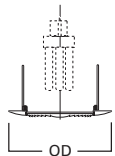

DIMENSIONS: Height: 6-1/4" [159mm]; OD: 7-1/8" [181mm]

70 Albalite Glass Lens

-  70P White Trim with Frosted Albalite Glass Lens
-  70PS White Trim with Frosted Albalite Glass Lens, Wet Location Listed

HOUSING / LAMP:
 H270ICAT: 13W DTT or 13W TTT
 H270RICAT: 13W DTT or 13W TTT
 H271ICAT: 18W DTT or 18W TTT
 H271RICAT: 18W DTT or 18W TTT

DIMENSIONS: OD: 8" [203mm]

271 Drop Opal Lens

-  271PS White Trim with Drop Opal Glass Lens, Wet Location Listed

HOUSING / LAMP:
 H270ICAT: 13W DTT or 13W TTT
 H270RICAT: 13W DTT or 13W TTT
 H271ICAT: 18W DTT or 18W TTT
 H271RICAT: 18W DTT or 18W TTT
 H272ICAT: 26W DTT or 26W TTT
 H272RICAT: 26W DTT or 26W TTT
 H273ICAT1D: 26W DTT or 26W TTT, 32W TTT
 H273RICAT1D: 26W DTT or 26W TTT, 32W TTT

DIMENSIONS: Height: 6-1/2" [165mm]; OD: 8" [203mm]

73 Fresnel Glass Lens

-  73P White Trim with Fresnel Glass Lens
-  73PS White Trim with Fresnel Glass Lens, Wet Location

HOUSING / LAMP:
 H270ICAT: 13W DTT or 13W TTT
 H270RICAT: 13W DTT or 13W TTT
 H271ICAT: 18W DTT or 18W TTT
 H271RICAT: 18W DTT or 18W TTT

DIMENSIONS: Height: 6" [152mm]; OD: 7-3/4" [184mm]

Specifications and dimensions subject to change without notice. Consult your Cooper Lighting Representative or visit www.cooperlighting.com for available options, accessories and ordering information.