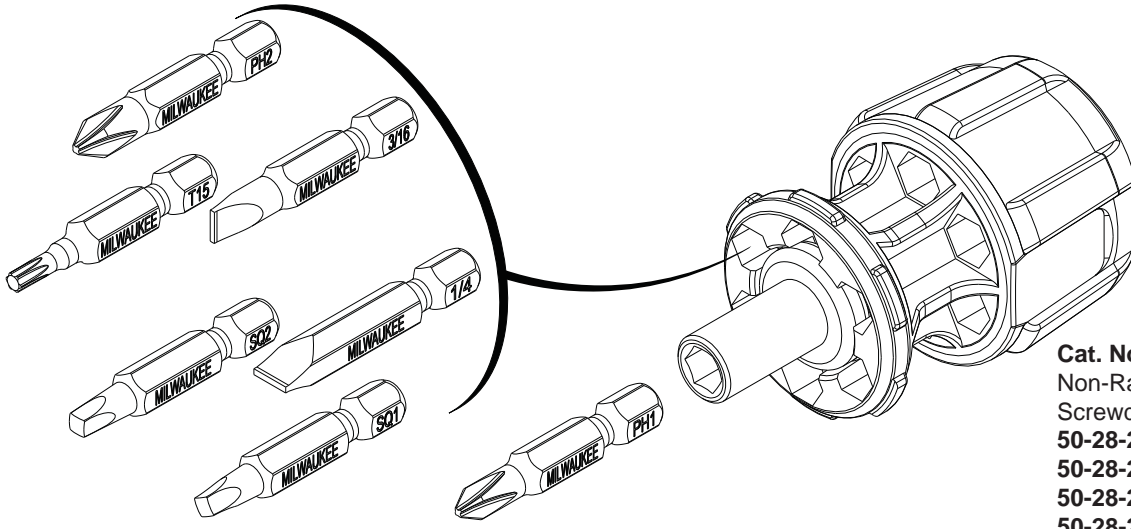

SERVICE PARTS LIST

BULLETIN NO.
54-49-3145

SPECIFY CATALOG NO. AND SERIAL NO. WHEN ORDERING PARTS		REVISED BULLETIN	DATE
RATCHET & NON-RATCHET COMPACT SCREWDRIVERS			Sept. 2014
CATALOG NO. 48-22-2120	Non-Ratcheting Compact Multi-Bit Screwdriver Set		
48-22-2320	Ratcheting Compact Multi-Bit Screwdriver Set		

Cat. No. 48-22-2120

Non-Ratcheting Compact Multi-Bit Screwdriver Set

- 50-28-2001** 1.5" Phillips PH1 Bit
- 50-28-2006** 1.5" Phillips PH2 Bit
- 50-28-2026** 1.5" Slotted 3/16" Bit
- 50-28-2031** 1.5" Slotted 1/4" Bit
- 50-28-2111** 1.5" Torx T-15 Bit
- 50-28-2076** 1.5" Square SQ1 Bit
- 50-28-2081** 1.5" Square SQ2 Bit

Cat. No. 48-22-2320

Ratcheting Compact Multi-Bit Screwdriver Set

- 50-28-2001** 1.5" Phillips PH1 Bit
- 50-28-2006** 1.5" Phillips PH2 Bit
- 50-28-2026** 1.5" Slotted 3/16" Bit
- 50-28-2031** 1.5" Slotted 1/4" Bit
- 50-28-2111** 1.5" Torx T-15 Bit
- 50-28-2076** 1.5" Square SQ1 Bit
- 50-28-2081** 1.5" Square SQ2 Bit