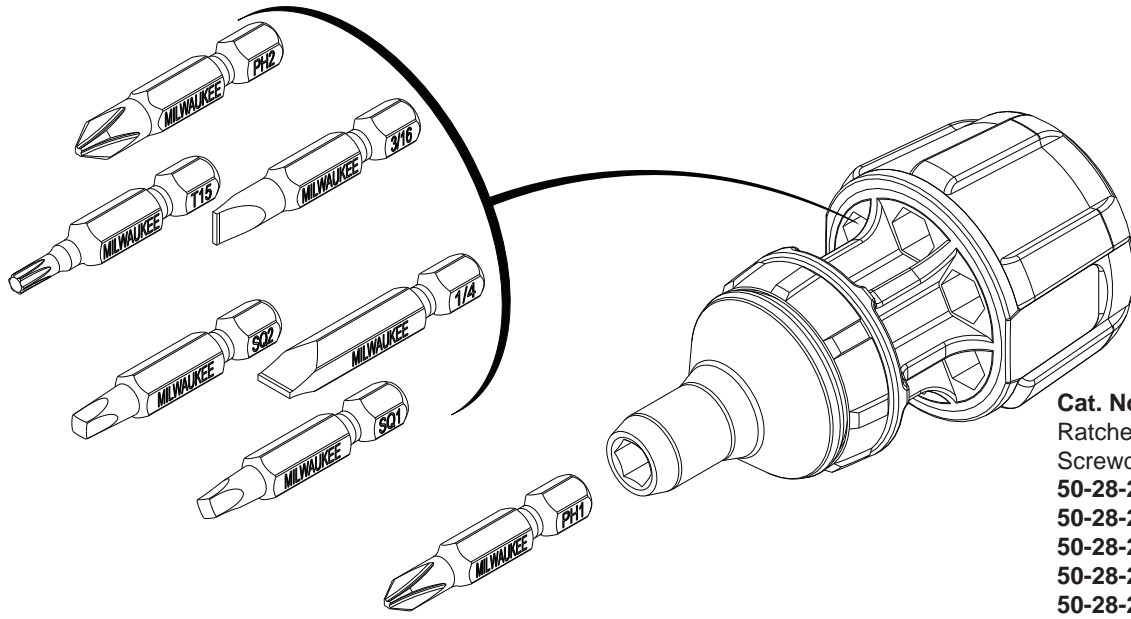

SERVICE PARTS LIST

BULLETIN NO.
54-49-3145

SPECIFY CATALOG NO. AND SERIAL NO. WHEN ORDERING PARTS		REVISED BULLETIN	DATE
RATCHET & NON-RATCHET COMPACT SCREWDRIVERS			Sept. 2014
CATALOG NO. 48-22-2120	Non-Ratcheting Compact Multi-Bit Screwdriver Set		
48-22-2320	Ratcheting Compact Multi-Bit Screwdriver Set		

Cat. No. 48-22-2120

Non-Ratcheting Compact Multi-Bit Screwdriver Set

- 50-28-2001** 1.5" Phillips PH1 Bit
- 50-28-2006** 1.5" Phillips PH2 Bit
- 50-28-2026** 1.5" Slotted 3/16" Bit
- 50-28-2031** 1.5" Slotted 1/4" Bit
- 50-28-2111** 1.5" Torx T-15 Bit
- 50-28-2076** 1.5" Square SQ1 Bit
- 50-28-2081** 1.5" Square SQ2 Bit

Cat. No. 48-22-2320

Ratcheting Compact Multi-Bit Screwdriver Set

- 50-28-2001** 1.5" Phillips PH1 Bit
- 50-28-2006** 1.5" Phillips PH2 Bit
- 50-28-2026** 1.5" Slotted 3/16" Bit
- 50-28-2031** 1.5" Slotted 1/4" Bit
- 50-28-2111** 1.5" Torx T-15 Bit
- 50-28-2076** 1.5" Square SQ1 Bit
- 50-28-2081** 1.5" Square SQ2 Bit