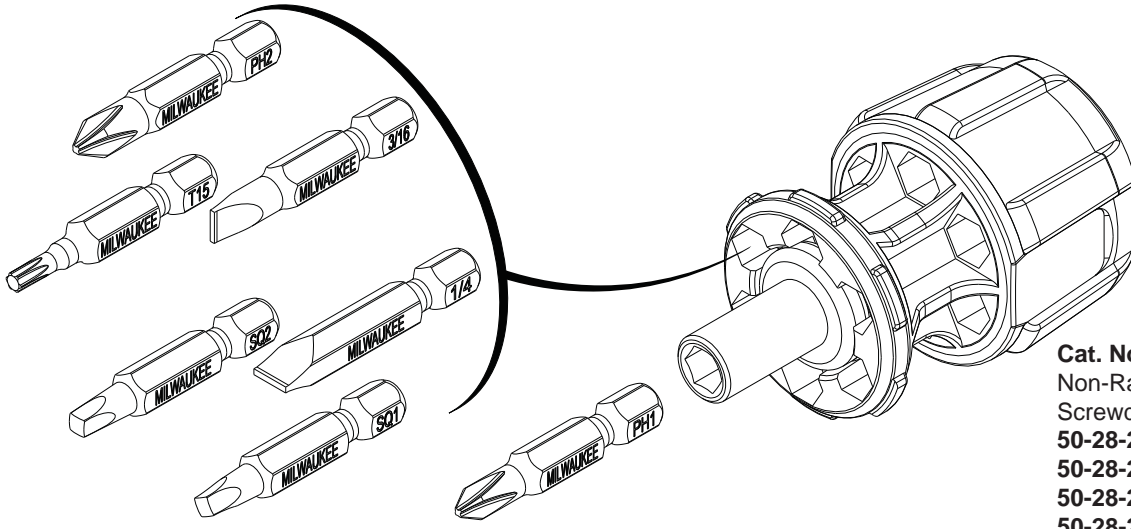

Cat. No. 48-22-2320

Ratcheting Compact Multi-Bit Screwdriver Set

- 50-28-2001** 1.5" Phillips PH1 Bit
- 50-28-2006** 1.5" Phillips PH2 Bit
- 50-28-2026** 1.5" Slotted 3/16" Bit
- 50-28-2031** 1.5" Slotted 1/4" Bit
- 50-28-2111** 1.5" Torx T-15 Bit
- 50-28-2076** 1.5" Square SQ1 Bit
- 50-28-2081** 1.5" Square SQ2 Bit

SERVICE PARTS LIST

BULLETIN NO.
54-49-3145

SPECIFY CATALOG NO. AND SERIAL NO. WHEN ORDERING PARTS		REVISED BULLETIN	DATE
RATCHET & NON-RATCHET COMPACT SCREWDRIVERS			Sept. 2014
CATALOG NO. 48-22-2120	Non-Ratcheting Compact Multi-Bit Screwdriver Set		
48-22-2320	Ratcheting Compact Multi-Bit Screwdriver Set		

Cat. No. 48-22-2120

Non-Ratcheting Compact Multi-Bit Screwdriver Set

- 50-28-2001** 1.5" Phillips PH1 Bit
- 50-28-2006** 1.5" Phillips PH2 Bit
- 50-28-2026** 1.5" Slotted 3/16" Bit
- 50-28-2031** 1.5" Slotted 1/4" Bit
- 50-28-2111** 1.5" Torx T-15 Bit
- 50-28-2076** 1.5" Square SQ1 Bit
- 50-28-2081** 1.5" Square SQ2 Bit