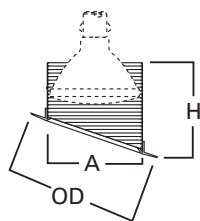

H: 5-1/2" [140mm]

OD: 7-7/8" [200mm]

ORDERING INFORMATION

SAMPLE NUMBER: 498W

Trim	Finish
498= Baffle, slope ceiling	W=White Baffle, White Trim P=Black Baffle, Black Trim

498W
White Baffle, White Trim

498P
Black Baffle, White Trim

498

6-Inch Baffle

*Key: A: Luminous Aperture, H: Height, OD: Trim Outside Diameter

DESCRIPTION

Baffle trim for 6" H47 family sloped recessed housings. Baffle is available in white and black with a white trim ring.

Dimensions*

A: 5-1/4" [133mm]

H: 5-1/2" [140mm]

OD: 7-7/8" [200mm]

ORDERING INFORMATION

SAMPLE NUMBER: 498W

Trim	Finish
498= Baffle, slope ceiling	W=White Baffle, White Trim P=Black Baffle, Black Trim

498W
White Baffle, White Trim

498P
Black Baffle, White Trim

498

6-Inch Baffle

*Key: A: Luminous Aperture, H: Height, OD: Trim Outside Diameter