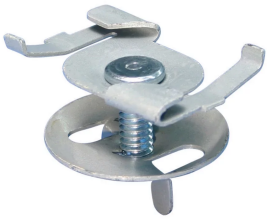

Fast, easy and secure twist-on installation

Wing nut included

PRODUCT ATTRIBUTES

Material: Spring Steel

Finish: nVent CADDY Armour

T-Grid Size: 15/16"

Screw Diameter: 1/4"

Screw Length: 9/16"

Shanghai:
+ 86 21 2412 1618/19
Sydney:
+61 2 9751 8500

Our powerful portfolio of brands:
nVent.com CADDY ERICO HOFFMAN RAYCHEM SCHROFF
TRACER

4G16 TWIST CLIP WITH WING NUT, SPRING STEEL, NVENT CADDY ARMOUR, 0.563" SCREW

CATALOG NUMBER

4G16

CERTIFICATIONS

FEATURES

Supports electrical fixtures from acoustical T-grid

No tools required for installation

Fast, easy and secure twist-on installation

Wing nut included

PRODUCT ATTRIBUTES

Material: Spring Steel

Finish: nVent CADDY Armour

T-Grid Size: 15/16"

Screw Diameter: 1/4"

Screw Length: 9/16"

Static Load: 50lb

WARNING