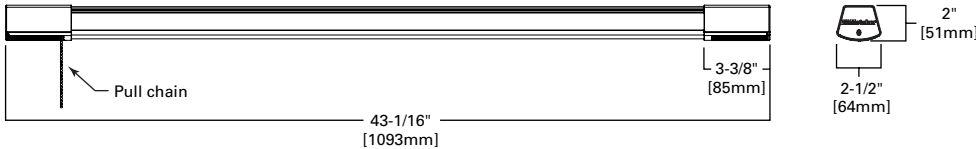

DIMENSION

Cross-section