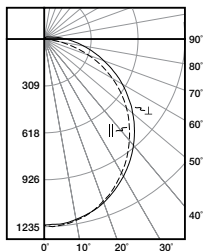

Metalux AP Series

PHOTOMETRICS

4SHP3240BTS
 Linear LED 4000K
 Spacing criterion:
 (H) 1.24 x mounting
 height, (L) 1.27 x
 mounting height
 Lumens: 3783
 Input Watts: 31.1W
 Efficacy: 121.6 lm/W
 Test Report:
 4SHP3240BTS.IES