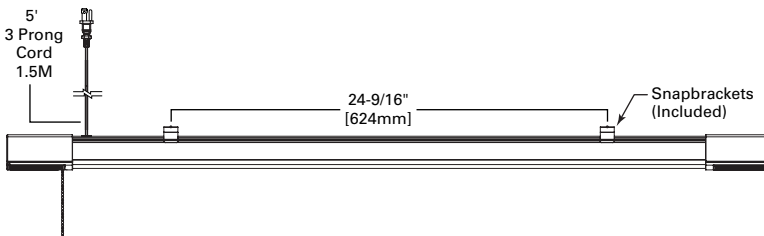

DIMENSION

Cross-section

Chain mount

Surface mount

WATTAGE

Model	Lumens	Wattage
4SHP3240BTS	3782	31

Catalog Number	Product Description	UPC	Unit Carton (L x W x H)
4SHP3240BTS	Shoplight LED 43" 3800L 4000K, 120V, BT Speaker	080083785612	45 x 4 x 3.3