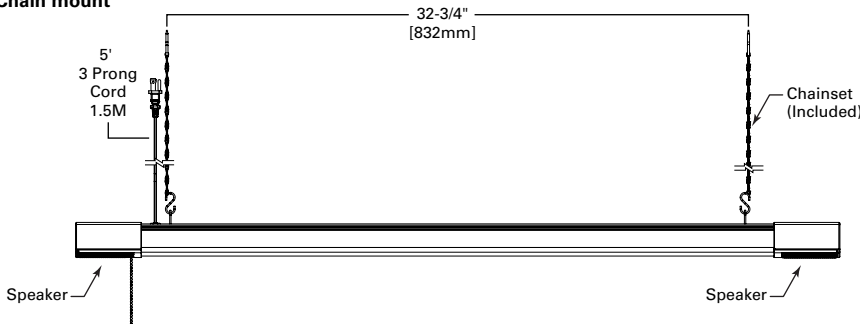

Chain mount