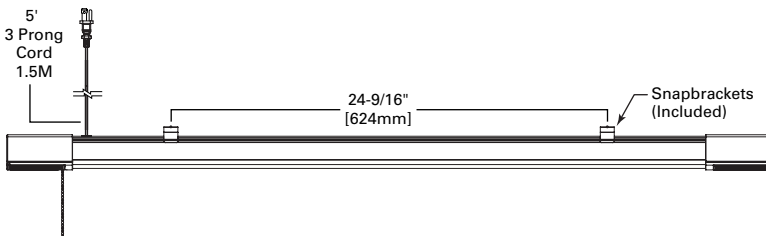

DIMENSION

Cross-section

Chain mount

Surface mount

WATTAGE

Model	Lumens	Wattage
4SHP3240BTS	3782	31

Catalog Number	Product Description	UPC	Unit Carton (L x W x H)
4SHP3240BTS	Shoplight LED 43" 3800L 4000K, 120V, BT Speaker	080083785612	45 x 4 x 3.3