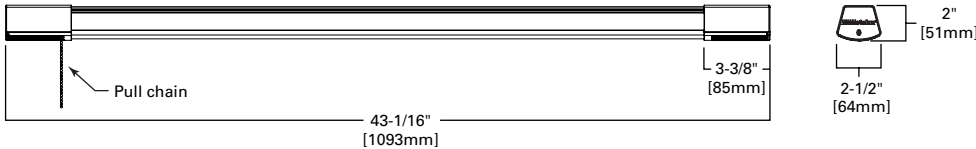

DIMENSION

Cross-section

Chain mount

Surface mount

WATTAGE

Model	Lumens	Wattage
4SHP3240BTS	3782	31

Catalog Number	Product Description	UPC	Unit Carton (L x W x H)
4SHP3240BTS	Shoplight LED 43" 3800L 4000K, 120V, BT Speaker	080083785612	45 x 4 x 3.3