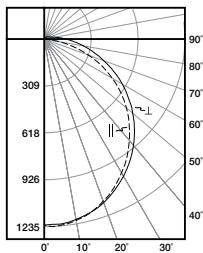

Metalux AP Series

PHOTOMETRICS

4SHP3240BTS
 Linear LED 4000K
 Spacing criterion:
 (H) 1.24 x mounting
 height, (L) 1.27 x
 mounting height
 Lumens: 3783
 Input Watts: 31.1W
 Efficacy: 121.6 lm/W
 Test Report:
 4SHP3240BTS.IES