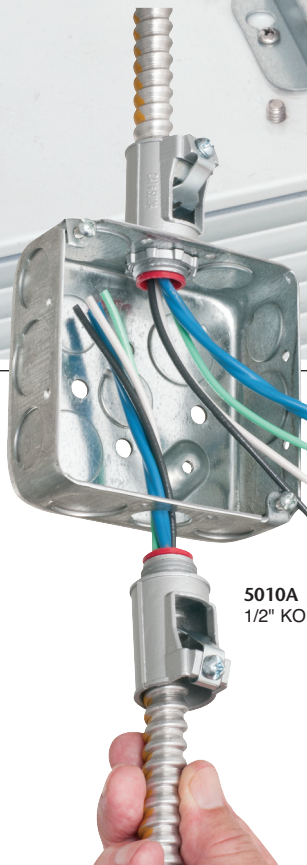

# SNAP<sup>2</sup>IT<sup>®</sup> MC Cable Connectors

with Locknut • Easy Snap-in Cable Insertion • NO TOOLS!

1/2" KO  
3838A  
installed in  
light fixture  
with locknut

Easy, snap  
onto cable  
installation

Threaded  
side

Snap on  
side

4040A  
1/2" KO

Snaps  
onto cable  
SAVES 12  
SECONDS  
per connector

Ideal  
for MC-PCS  
conduit

5010A  
1/2" KO

Locknut  
attachment  
in box

Arlington's SNAP<sup>2</sup>IT<sup>®</sup> fittings with locknuts deliver a fast, safe installation.

Fitting-on-cable installation is easy, and requires NO TOOLS! Just snap the fitting onto cable and twist clockwise. Tangs inside the fitting hold the cable secure.

With this series the assembly installs into the knockout with a LOCKNUT.

The red tinting in the 40A, 4010A and 4040A indicates our 'OPEN TANG' design, meaning more room inside the fitting for easy insertion of wires.

- **Widest total cable ranges**  
14/2 to 6/3
- **Widest variety of cables**  
For AC, MCI-A, HCF steel and aluminum, steel and aluminum flexible metal conduit, MCI cable, continuous corrugated aluminum, AC90 and ACG90
- **Secure installation** No pullout
- Meets UL ground fault requirements
- **Fully assembled – Ready to use – Reusable connector**  
For 1/2" KO, in single and duplex styles, all with insulated throat