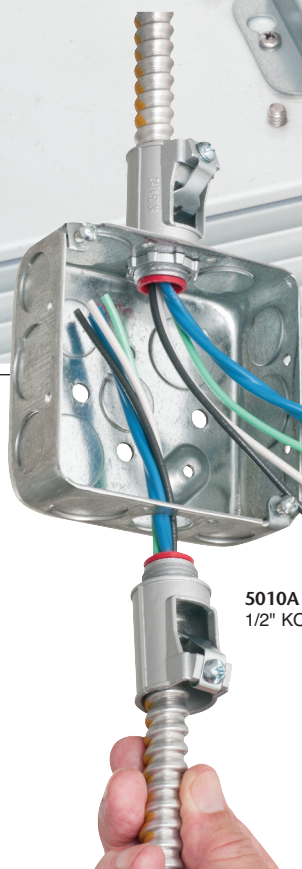

With this series the assembly installs into the knockout with a LOCKNUT.

The red tinting in the 40A, 4010A and 4040A indicates our 'OPEN TANG' design, meaning more room inside the fitting for easy insertion of wires.

SNAP²IT[®] MC Cable Connectors

with Locknut • Easy Snap-in Cable Insertion • NO TOOLS!

1/2" KO
3838A
installed in
light fixture
with locknut

Easy, snap
onto cable
installation

Snap on
side

Threaded
side

4040A
1/2" KO

Snap
onto cable
**SAVES 12
SECONDS
per connector**

Ideal
for MC-PCS
conduit

5010A
1/2" KO

38A

40A

3838A

4040A

505010A

3838A
1/2" KO

With this series the assembly installs into the knockout with a LOCKNUT.

The red tinting in the 40A, 4010A and 4040A indicates our 'OPEN TANG' design, meaning more room inside the fitting for easy insertion of wires.