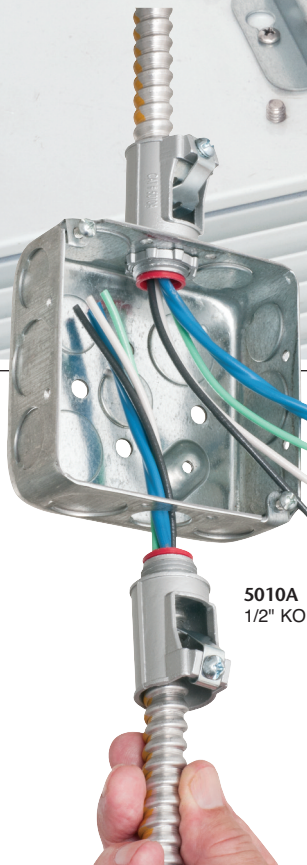

Threaded  
side

Snap on  
side

4040A  
1/2" KO

Snaps  
onto cable  
SAVES 12  
SECONDS  
per connector

Ideal  
for MC-PCS  
conduit

5010A  
1/2" KO

Locknut  
attachment  
in box

Arlington's SNAP<sup>2</sup>IT<sup>®</sup> fittings with locknuts deliver a fast, safe installation.

The red tinting in the 40A, 4010A and 4040A indicates our 'OPEN TANG' design, meaning more room inside the fitting for easy insertion of wires.

- **Widest total cable ranges**  
14/2 to 6/3
- **Widest variety of cables**  
For AC, MCI-A, HCF steel and aluminum, steel and aluminum flexible metal conduit, MCI cable, continuous corrugated aluminum, AC90 and ACG90
- **Secure installation** No pullout
- Meets UL ground fault requirements
- **Fully assembled – Ready to use – Reusable connector**  
For 1/2" KO, in single and duplex styles, all with insulated throat

# SNAP<sup>2</sup>IT<sup>®</sup> MC Cable Connectors

with Locknut • Easy Snap-in Cable Insertion • NO TOOLS!

1/2" KO  
3838A  
installed in  
light fixture  
with locknut

Easy, snap  
onto cable  
installation

Snap on  
side

Threaded  
side

4040A  
1/2" KO

Snaps  
onto cable  
SAVES 12  
SECONDS  
per connector

Ideal  
for MC-PCS  
conduit

5010A  
1/2" KO

38A

40A