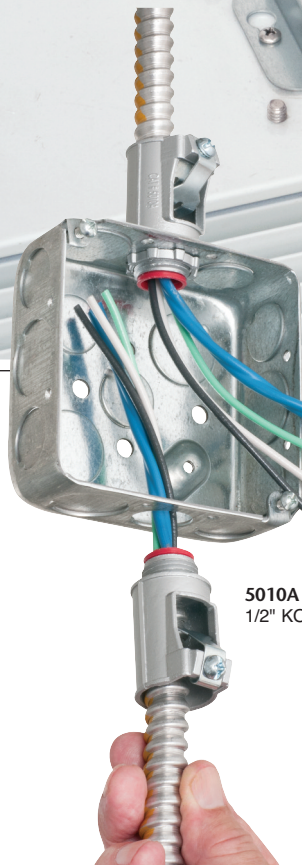

SNAP²IT[®] MC Cable Connectors

with Locknut • Easy Snap-in Cable Insertion • NO TOOLS!

1/2" KO
3838A
installed in
light fixture
with locknut

Easy, snap
onto cable
installation

Snap on
side

Threaded
side

4040A
1/2" KO

Snaps
onto cable
**SAVES 12
SECONDS
per connector**

Ideal
for MC-PCS
conduit

5010A
1/2" KO

38A

40A

3838A

4040A

505010A

Locknut
attachment
in box

Arlington's SNAP²IT[®] fittings with locknuts deliver a fast, safe installation.

Fitting-on-cable installation is easy, and requires NO TOOLS! Just snap the fitting onto cable and twist clockwise. Tangs inside the fitting hold the cable secure.

With this series the assembly installs into the knockout with a LOCKNUT.

The red tinting in the 40A, 4010A and 4040A indicates our 'OPEN TANG' design, meaning more room inside the fitting for easy insertion of wires.