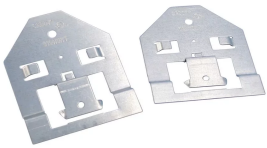

EXTENSION BRACKET FOR HEAVY DUTY T-GRID BOX HANGER, 3 5/8"

CATALOG NUMBER

512HDXT

CERTIFICATIONS

FEATURES

Attaches to T-Grid Box Hanger to accommodate double deep boxes

Tall grid compatible

Installs by hand

PRODUCT ATTRIBUTES

Material: Steel

Finish: Pregalvanized

Height: 3 5/8"

WARNING

nVent products shall be installed and used only as indicated in nVent's product instruction sheets and training materials. Instruction sheets are available at www.nvent.com and from your nVent customer service representative. Improper installation, misuse, misapplication or other failure to completely follow nVent's instructions and warnings may cause product malfunction, property damage, serious bodily injury and death and/or void your warranty.