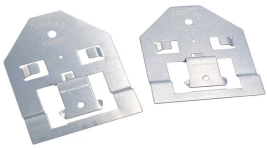

+ 86 21 2412 1618/19

Sydney:

+61 2 9751 8500

Our powerful portfolio of brands:
nVent.com CADDY ERICO HOFFMAN RAYCHEM SCHROFF
TRACER

EXTENSION BRACKET FOR HEAVY DUTY T-GRID BOX HANGER, 3 5/8"

CATALOG NUMBER

512HDXT

CERTIFICATIONS

FEATURES

Attaches to T-Grid Box Hanger to accommodate double deep boxes

Tall grid compatible

Installs by hand

PRODUCT ATTRIBUTES

Material: Steel