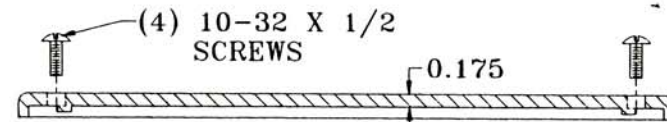

Lid - Top View

Lid - Cross Section

CANTEX

INC.

Fort Worth, TEXAS

8 x 8 x 4 JUNCTION BOX

P/N 5133712

Dr. By: J.R. McGregor, P.E.