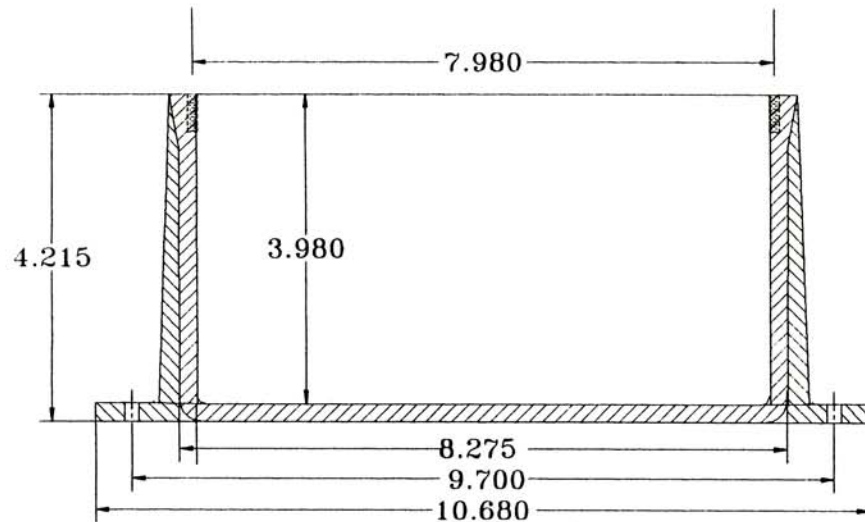

Lid - Top View

Lid - Cross Section

CANTEX

INC.

Fort Worth, TEXAS

8 x 8 x 4 JUNCTION BOX

P/N 5133712

Dr. By: J.R. McGregor, P.E.