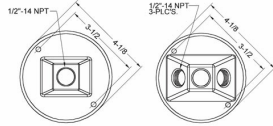

ROUND & RECTANGULAR CLUSTER COVERS

4in. Round Cluster Cover - One Threaded Outlet
N/A

D22

Catalog #: 5193-2

APPLICATIONS

For use with BELL® single gang or round weatherproof boxes
Cluster covers provide an easy means of mounting BELL® lampholders and other accessories.

CONFIGURATION

Number Of Outlets: 1

PRODUCT MEASUREMENTS

Outlet Size: 1/2 in.
Wt. Ea. (Lbs.): 0.323

PACKAGING

Package Type:	Shrink
Std. Pkg.:	20
Product UPC-A Labeled:	Yes
Weight (Lbs. Per/C):	32.30
Ship Carton Length (in.):	13.19
Ship Carton Width (in.):	4.25
Ship Carton Height (in.):	8.50
Ctn Weight (Lbs.):	6.46
Pallet Qty:	3000.00
UPC Number:	050169519325
I2of5:	50050169519320