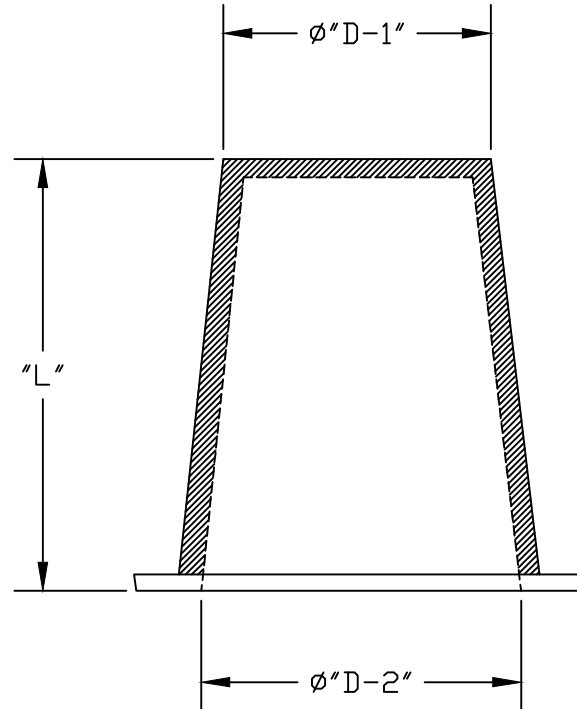

PART NUMBER	SIZE	"L"	"D-1"	"D-2"
5315248	2"	3 1/4"	1 7/8"	2 7/16"
5315250	3"	3 13/16"	2 5/8"	3 7/16"
5315252	4"	4 1/16"	3 1/16"	4 7/16"
5315253	5"	3 13/16"	4 3/4"	5 1/2"
5315254	6"	3 13/16"	5 9/16"	6 1/2"
5143989	8"	1"	7 15/16"	8"

MATERIAL - POLYURETHANE  
 All dimensions are nominal and in inches

TOLERANCES
± 1/16

<b>CANTEX</b> INC. Fort Worth, TEXAS		
<b>Poly Plugs</b> <b>Schedule 40 &amp; 80 Special Fittings</b>		
Drawn By: CD Branch	Date:03/05/08	Ref.

MATERIAL - POLYURETHANE  
 All dimensions are nominal and in inches

TOLERANCES
± 1/16

<b>CANTEX</b> INC. Fort Worth, TEXAS		
<b>Poly Plugs</b> Schedule 40 & 80 Special Fittings		
Drawn By: CD Branch	Date:03/05/08	Ref.