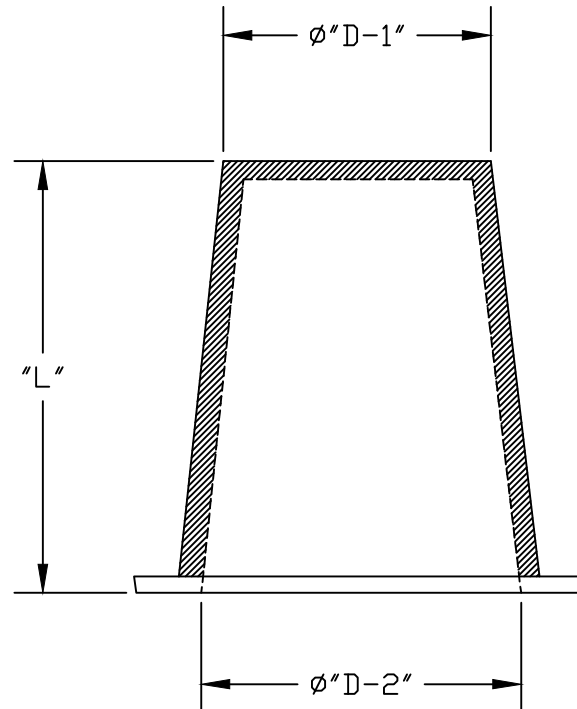

PART NUMBER	SIZE	"L"	"D-1"	"D-2"
5315248	2"	3 1/4"	1 7/8"	2 7/16"
5315250	3"	3 13/16"	2 5/8"	3 7/16"
5315252	4"	4 1/16"	3 1/16"	4 7/16"
5315253	5"	3 13/16"	4 3/4"	5 1/2"
5315254	6"	3 13/16"	5 9/16"	6 1/2"
5143989	8"	1"	7 15/16"	8"

MATERIAL - POLYURETHANE  
 All dimensions are nominal and in inches

TOLERANCES
± 1/16

<b>CANTEX</b> INC. Fort Worth, TEXAS		
<b>Poly Plugs</b> <b>Schedule 40 &amp; 80 Special Fittings</b>		
Drawn By: CD Branch	Date:03/05/08	Ref.