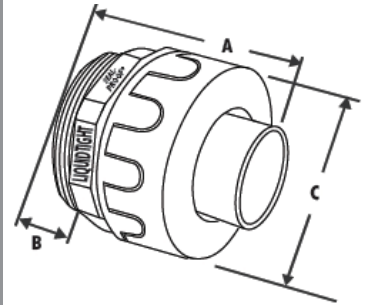

## Enviro-Flex® Kits

Part No.	Size	Carton Qty.
5441051	1/2	4
5441052	3/4	4

## Enviro-Flex® Straight Connectors

Part No.	Size	Carton Qty.	A	B	C
6441000	3/8	100	2.000	.540	1.400
6441001	1/2	100	2.000	.540	1.400
6441002	3/4	50	2.200	.635	1.700
6441003	1	25	2.280	.740	2.000
6441004	1-1/4	25	2.440	.760	2.400
6441005	1-1/2	10	2.700	.800	2.670
6441006	2	10	2.990	.850	3.280

Dimensions are nominal