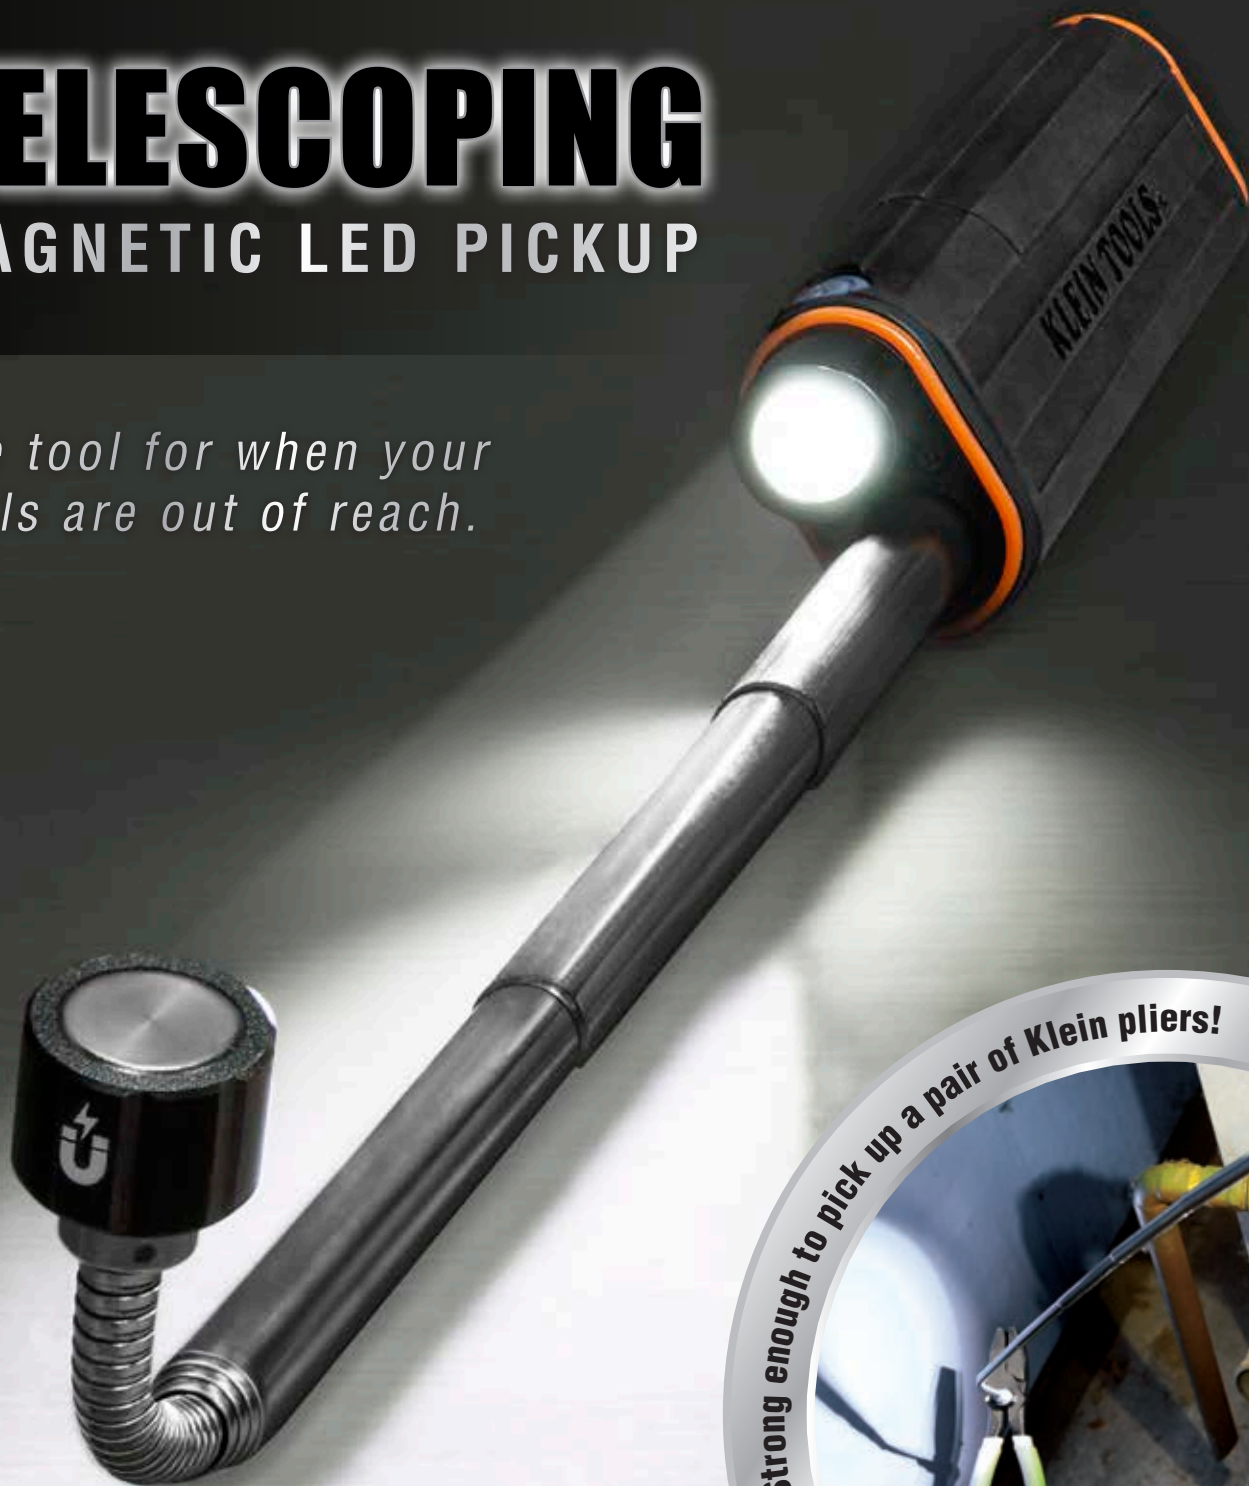

TELESCOPING MAGNETIC LED PICKUP

*The tool for when your
tools are out of reach.*

Strong enough to pick up a pair of Klein pliers!

**KLEIN
TOOLS** 
For Professionals... Since 1857™

TELESCOPING MAGNETIC LED PICKUP

Klein's new Telescoping LED Pickup Tool allows you to retrieve any magnetic tool or part—the ones that always seem to drop out of reach. The telescoping arm extends almost two feet, and the gooseneck end allows you to reach around into the tough spots. When you're in low light, the LED provides light to guide you to your tool and back. The Telescoping Magnetic LED Pickup allows you to reclaim your dropped tools, making this a must for your tool bag.

2 X AAA ALKALINE BATTERIES (INCLUDED)

MAGNETIC HEAD WITH
2 LB (.9 KG) PICKUP STRENGTH

22" (559 MM)
TELESCOPING
ARM

Cat. No.	UPC 0-92644+	Description	Dimensions
56027	56027-9	Telescoping Magnetic LED Pickup Tool	6.25" x 1.6" x 1.2" (159 x 41 x 31 mm)