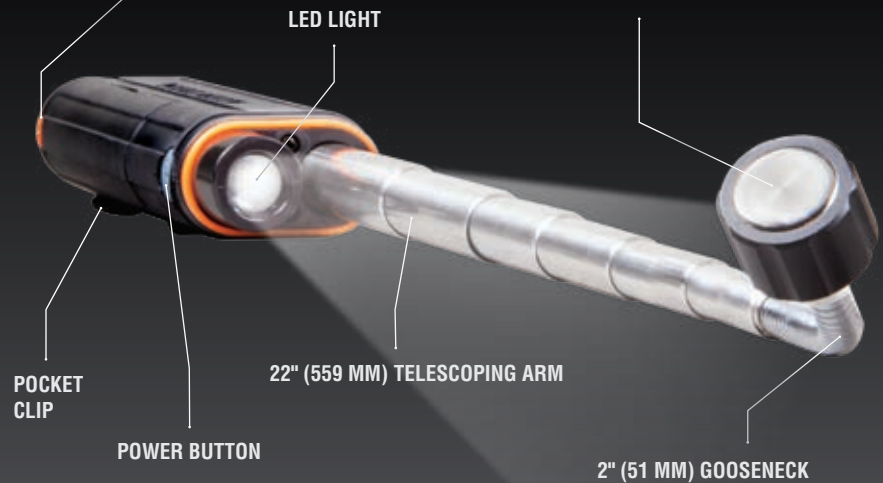

TELESCOPING MAGNETIC LED PICKUP

*The tool for when your
tools are out of reach.*

Strong enough to pick up a pair of Klein pliers!

**KLEIN
TOOLS** 
For Professionals... Since 1857™

TELESCOPING MAGNETIC LED PICKUP

Klein's new Telescoping LED Pickup Tool allows you to retrieve any magnetic tool or part—the ones that always seem to drop out of reach. The telescoping arm extends almost two feet, and the gooseneck end allows you to reach around into the tough spots. When you're in low light, the LED provides light to guide you to your tool and back. The Telescoping Magnetic LED Pickup allows you to reclaim your dropped tools, making this a must for your tool bag.

2 X AAA ALKALINE BATTERIES (INCLUDED)

MAGNETIC HEAD WITH
2 LB (.9 KG) PICKUP STRENGTH

22" (559 MM)
TELESCOPING
ARM

Cat. No.	UPC 0-92644+	Description	Dimensions
56027	56027-9	Telescoping Magnetic LED Pickup Tool	6.25" x 1.6" x 1.2" (159 x 41 x 31 mm)