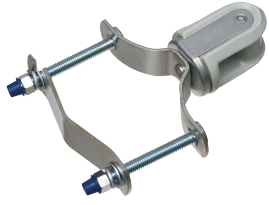

**Porcelain Wire Holder**

With steel clip. Fits 1-1/4" to 3" pipe.

CATALOG NUMBER	UPC/DCI/NAED MFG #018997	WIRE SIZE	STD PKG	DIM A	DIM B	MIN	MAX
610	00610	1-1/4 to 3	5	1.875	7.625	1.620	3.930

UL/CSA not applicable.