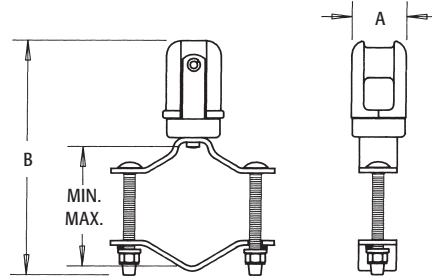

**Porcelain Wire Holder**

With steel clip. Fits 1-1/4" to 3" pipe.

CATALOG NUMBER	UPC/DCI/NAED MFG #018997	WIRE SIZE	STD PKG	DIM A	DIM B	MIN	MAX
610	00610	1-1/4 to 3	5	1.875	7.625	1.620	3.930

UL/CSA not applicable.