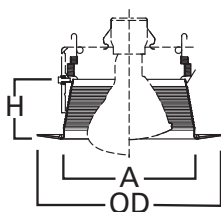

### SPECIFICATION FEATURES

- Straight sides of metal baffle for large diameter lamps
- Two plastic removable trim rings included narrow 7.25"OD and wide 8.00"OD
- Coil spring retention

Housings		Max Lamp Compatibility
H7ICT	H7RICT	50W PAR30S, 75W PAR30L
H7ICAT	H7RICAT	45W PAR38, 65W BR30, 65W BR40
E7ICAT	E7RICAT	
H7UICAT		75W PAR30S, 75W PAR30L, 90W PAR38, 65W BR30, 90W BR40
H27ICAT	E27ICAT	50W PAR30S, 75W PAR30L, 60W BR30
H27RICAT	E27RICAT	
H7T	E7TAT	75W PAR30S, 75W PAR30L, 150W PAR38, 65W BR30, 120W BR40,
H7RT		
H7TCP	E7RTAT	75W PAR30S, 75W PAR30L, 120W PAR38, 65W BR30, 120W BR40
H27T	E27TAT	75W PAR30S, 75W PAR30L, 65W BR30
H27RT	E27RTAT	

### Dimensions

A: 5-5/8" [144mm]  
 H: 2-5/8" [67mm]  
 OD: 7-1/4" [184mm] Narrow  
 OD: 8" [203mm] Wide