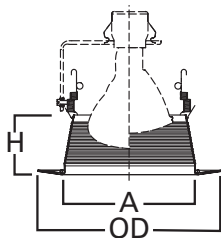

### Dimensions

A: 5-5/8" [144mm]  
 H: 2-5/8" [67mm]  
 OD: 7-1/4" [184mm] Narrow  
 OD: 8" [203mm] Wide

### SPECIFICATION FEATURES

- Straight sides of metal baffle for large diameter lamps
- Two plastic removable trim rings included narrow 7.25"OD and wide 8.00"OD
- Coil spring retention

Housings		Max Lamp Compatibility
H7ICT	H7RICT	50W PAR30S, 75W PAR30L
H7ICAT	H7RICAT	45W PAR38, 65W BR30, 65W BR40
E7ICAT	E7RICAT	
H7UICAT		75W PAR30S, 75W PAR30L, 90W PAR38, 65W BR30, 90W BR40
H27ICAT	E27ICAT	50W PAR30S, 75W PAR30L, 60W BR30
H27RICAT	E27RICAT	
H7T	E7TAT	75W PAR30S, 75W PAR30L, 150W PAR38, 65W BR30, 120W BR40,
H7RT		
H7TCP	E7RTAT	75W PAR30S, 75W PAR30L, 120W PAR38, 65W BR30, 120W BR40
H27T	E27TAT	75W PAR30S, 75W PAR30L, 65W BR30
H27RT	E27RTAT	