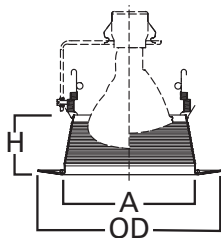

### SPECIFICATION FEATURES

- Straight sides of metal baffle for large diameter lamps
- Two plastic removable trim rings included narrow 7.25"OD and wide 8.00"OD
- Coil spring retention

Housings		Max Lamp Compatibility
H7ICT	H7RICT	50W PAR30S, 75W PAR30L
H7ICAT	H7RICAT	45W PAR38, 65W BR30, 65W BR40
E7ICAT	E7RICAT	
H7UICAT		75W PAR30S, 75W PAR30L, 90W PAR38, 65W BR30, 90W BR40
H27ICAT	E27ICAT	50W PAR30S, 75W PAR30L, 60W BR30
H27RICAT	E27RICAT	
H7T	E7TAT	75W PAR30S, 75W PAR30L, 150W PAR38, 65W BR30, 120W BR40,
H7RT		
H7TCP	E7RTAT	75W PAR30S, 75W PAR30L, 120W PAR38, 65W BR30, 120W BR40
H27T	E27TAT	75W PAR30S, 75W PAR30L, 65W BR30
H27RT	E27RTAT	

### Dimensions

A: 5-5/8" [144mm]  
 H: 2-5/8" [67mm]  
 OD: 7-1/4" [184mm] Narrow  
 OD: 8" [203mm] Wide