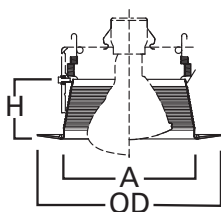

### Dimensions

A: 5-5/8" [144mm]  
 H: 2-5/8" [67mm]  
 OD: 7-1/4" [184mm] Narrow  
 OD: 8" [203mm] Wide

### SPECIFICATION FEATURES

- Straight sides of metal baffle for large diameter lamps
- Two plastic removable trim rings included narrow 7.25"OD and wide 8.00"OD
- Coil spring retention

Housings		Max Lamp Compatibility
H7ICT	H7RICT	50W PAR30S, 75W PAR30L
H7ICAT	H7RICAT	45W PAR38, 65W BR30, 65W BR40
E7ICAT	E7RICAT	
H7UICAT		75W PAR30S, 75W PAR30L, 90W PAR38, 65W BR30, 90W BR40
H27ICAT	E27ICAT	50W PAR30S, 75W PAR30L, 60W BR30
H27RICAT	E27RICAT	
H7T	E7TAT	75W PAR30S, 75W PAR30L, 150W PAR38, 65W BR30, 120W BR40,
H7RT		
H7TCP	E7RTAT	75W PAR30S, 75W PAR30L, 120W PAR38, 65W BR30, 120W BR40
H27T	E27TAT	75W PAR30S, 75W PAR30L, 65W BR30
H27RT	E27RTAT	