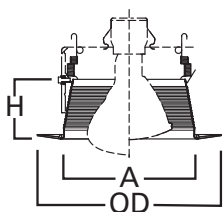

### Dimensions

A: 5-5/8" [144mm]  
 H: 2-5/8" [67mm]  
 OD: 7-1/4" [184mm] Narrow  
 OD: 8" [203mm] Wide

### SPECIFICATION FEATURES

- Straight sides of metal baffle for large diameter lamps
- Two plastic removable trim rings included narrow 7.25"OD and wide 8.00"OD
- Coil spring retention

Housings		Max Lamp Compatibility
H7ICT	H7RICT	50W PAR30S, 75W PAR30L
H7ICAT	H7RICAT	45W PAR38, 65W BR30, 65W BR40
E7ICAT	E7RICAT	
H7UICAT		75W PAR30S, 75W PAR30L, 90W PAR38, 65W BR30, 90W BR40
H27ICAT	E27ICAT	50W PAR30S, 75W PAR30L, 60W BR30
H27RICAT	E27RICAT	
H7T	E7TAT	75W PAR30S, 75W PAR30L, 150W PAR38, 65W BR30, 120W BR40,
H7RT		
H7TCP	E7RTAT	75W PAR30S, 75W PAR30L, 120W PAR38, 65W BR30, 120W BR40
H27T	E27TAT	75W PAR30S, 75W PAR30L, 65W BR30
H27RT	E27RTAT	