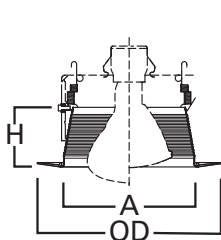

### SPECIFICATION FEATURES

- Straight sides of metal baffle for large diameter lamps
- Two plastic removable trim rings included narrow 7.25"OD and wide 8.00"OD
- Coil spring retention

Housings		Max Lamp Compatibility
H7ICT	H7RICT	50W PAR30S, 75W PAR30L
H7ICAT	H7RICAT	45W PAR38, 65W BR30, 65W BR40
E7ICAT	E7RICAT	
H7UICAT		75W PAR30S, 75W PAR30L, 90W PAR38, 65W BR30, 90W BR40
H27ICAT	E27ICAT	50W PAR30S, 75W PAR30L, 60W BR30
H27RICAT	E27RICAT	
H7T	E7TAT	75W PAR30S, 75W PAR30L, 150W PAR38, 65W BR30, 120W BR40,
H7RT		
H7TCP	E7RTAT	75W PAR30S, 75W PAR30L, 120W PAR38, 65W BR30, 120W BR40
H27T	E27TAT	75W PAR30S, 75W PAR30L, 65W BR30
H27RT	E27RTAT	

### Dimensions

A: 5-5/8" [144mm]  
 H: 2-5/8" [67mm]  
 OD: 7-1/4" [184mm] Narrow  
 OD: 8" [203mm] Wide