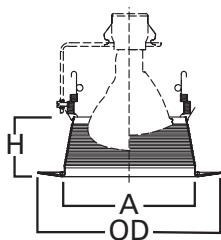

### SPECIFICATION FEATURES

- Straight sides of metal baffle for large diameter lamps
- Two plastic removable trim rings included narrow 7.25"OD and wide 8.00"OD
- Coil spring retention

Housings		Max Lamp Compatibility
H7ICT	H7RICT	50W PAR30S, 75W PAR30L
H7ICAT	H7RICAT	45W PAR38, 65W BR30, 65W BR40
E7ICAT	E7RICAT	
H7UICAT		75W PAR30S, 75W PAR30L, 90W PAR38, 65W BR30, 90W BR40
H27ICAT	E27ICAT	50W PAR30S, 75W PAR30L, 60W BR30
H27RICAT	E27RICAT	
H7T	E7TAT	75W PAR30S, 75W PAR30L, 150W PAR38, 65W BR30, 120W BR40,
H7RT		
H7TCP	E7RTAT	75W PAR30S, 75W PAR30L, 120W PAR38, 65W BR30, 120W BR40
H27T	E27TAT	75W PAR30S, 75W PAR30L, 65W BR30
H27RT	E27RTAT	

### Dimensions

A: 5-5/8" [144mm]  
 H: 2-5/8" [67mm]  
 OD: 7-1/4" [184mm] Narrow  
 OD: 8" [203mm] Wide