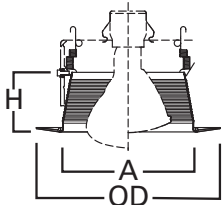

E26 6" Trim Series

DESCRIPTION

Straight metal baffle trim with self-flange in the 6" trim family for use in recessed downlighting. Compatible for use in Halo and other housings.

Catalog #		Type
Project		
Comments		Date
Prepared by		

SPECIFICATION FEATURES

- Straight sides of metal baffle for large diameter lamps
- Two plastic removable trim rings included narrow 7.25"OD and wide 8.00"OD
- Coil spring retention

Housings		Max Lamp Compatibility
H7ICT	H7RICT	50W PAR30S, 75W PAR30L
H7ICAT	H7RICAT	45W PAR38, 65W BR30, 65W BR40
E7ICAT	E7RICAT	
H7UICAT		75W PAR30S, 75W PAR30L, 90W PAR38, 65W BR30, 90W BR40
H27ICAT	E27ICAT	50W PAR30S, 75W PAR30L, 60W BR30
H27RICAT	E27RICAT	
H7T	E7TAT	75W PAR30S, 75W PAR30L, 150W PAR38, 65W BR30, 120W BR40,
H7RT		
H7TCP	E7RTAT	75W PAR30S, 75W PAR30L, 120W PAR38, 65W BR30, 120W BR40
H27T	E27TAT	75W PAR30S, 75W PAR30L, 65W BR30
H27RT	E27RTAT	

Compatible with Halogen, Incandescent, LED* or CFL* lamps.

IC

Non-IC

Dimensions

A: 5-5/8" [144mm]
 H: 2-5/8" [67mm]
 OD: 7-1/4" [184mm] Narrow
 OD: 8" [203mm] Wide

ORDERING INFORMATION

SAMPLE NUMBER: 6101WB