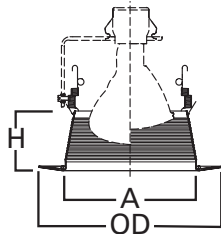

SPECIFICATION FEATURES

- Straight sides of metal baffle for large diameter lamps
- Two plastic removable trim rings included narrow 7.25"OD and wide 8.00"OD
- Coil spring retention

Housings		Max Lamp Compatibility
H7ICT	H7RICT	50W PAR30S, 75W PAR30L
H7ICAT	H7RICAT	45W PAR38, 65W BR30, 65W BR40
E7ICAT	E7RICAT	
H7UICAT		75W PAR30S, 75W PAR30L, 90W PAR38, 65W BR30, 90W BR40
H27ICAT	E27ICAT	50W PAR30S, 75W PAR30L, 60W BR30
H27RICAT	E27RICAT	
H7T	E7TAT	75W PAR30S, 75W PAR30L, 150W PAR38, 65W BR30, 120W BR40,
H7RT		
H7TCP	E7RTAT	75W PAR30S, 75W PAR30L, 120W PAR38, 65W BR30, 120W BR40
H27T	E27TAT	75W PAR30S, 75W PAR30L, 65W BR30
H27RT	E27RTAT	

Compatible with Halogen, Incandescent, LED* or CFL* lamps.

IC

Non-IC

Dimensions

A: 5-5/8" [144mm]
 H: 2-5/8" [67mm]
 OD: 7-1/4" [184mm] Narrow
 OD: 8" [203mm] Wide

ORDERING INFORMATION

SAMPLE NUMBER: 6101WB