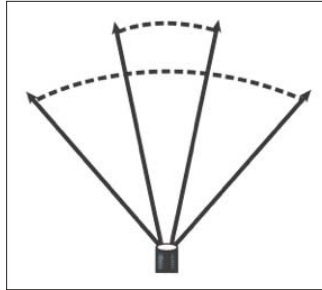

Trident® Multi-Purpose Headlamp

FL 1 STANDARD	C4 LED (WHITE)	3 WHITE LEDs	1 WHITE LED
	80 LUMENS	35 LUMENS	11 LUMENS
	5h	10h	53h
	126m	39m	22m
	4000cd	385cd	120cd

Versatile long-range beam with a wide flood pattern