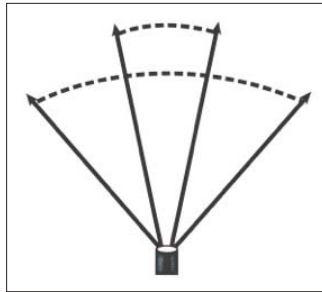

Trident® Multi-Purpose Headlamp

FL 1 STANDARD	C4 LED (WHITE)	3 WHITE LEDs	1 WHITE LED
	80 LUMENS	35 LUMENS	11 LUMENS
	5h	10h	53h
	126m	39m	22m
	4000cd	385cd	120cd

Versatile long-range beam with a wide flood pattern

Case Material: Tough ABS thermoplastic construction with elastomer over mold; polycarbonate lens

Dimensions/Weight: Face Cap Diameter: 1.75 in. (4.45cm) Maximum Width: 2.70 in (6.85 cm)
Maximum Depth (including head strap mounting plate): 2.40 in. (6.09 cm)
5.50 oz (156.0 grams) with batteries

Features:

- LED battery indicator - Red LED flashes when battery voltage is low and batteries are near the end of their useable life; LED is located in the reflectore in between the "Low Batt" marking and functions while the light is energized
- Rubber hard hat strap and elastic strap
- 90 degree tilting head with a durable ratcheing system
- IPX4 water-resistant
- 2 meter impact resistance tested