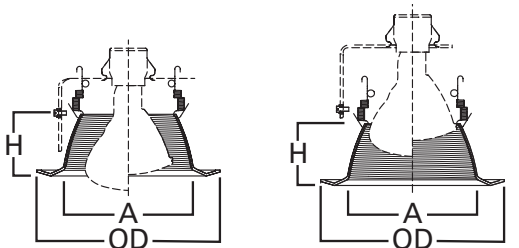

E26 6" Trim Series

DESCRIPTION

Coilex® tapered plastic baffle trim with self-flange in the 6" trim family for use in recessed downlighting. Compatible for use in Halo and other housings.

Catalog #		Type
Project		
Comments		Date
Prepared by		

SPECIFICATION FEATURES

- Contoured tapered sides of Coilex baffle for use with reflector lamps
- Coil spring retention
- Self-flanged trim ring sized to hide gaps caused by construction tolerances

Housings	Max Lamp Compatibility
H7ICT	H7RICT
H7ICAT	H7RICAT
E7ICAT	E7RICAT
H7UICAT	50W PAR30S, 75W PAR30L, 45W PAR38, 65W BR30, 85W BR40
H27ICAT	E27ICAT
H27RICAT	E27RICAT
H7T	E7TAT
H7TCP	H7RT
H7RT	E7RTAT
H27T	E27TAT
H27RT	E27RTAT

Compatible with Halogen, Incandescent, LED* or CFL* lamps.

IC

Non-IC

Dimensions:

A: 5-7/16" [138mm]
H: 2-5/8" [65mm]
OD: 7-3/4" [197mm]

ORDERING INFORMATION

SAMPLE NUMBER: 6109WB

Trim	Finish
6109= 6" Coilex Tapered Plastic Baffle, Self-flange	WB=White baffle, white trim BB=Black baffle, white trim BKBB=Black baffle, black trim

HALO HOUSING COMPATIBILITY

Trim #	Style	H7ICT	H7ICAT	H7RICT	H7RICAT	E7ICAT	E7RICAT	H7UICAT	H7ICTNB
6109	Baffle	•	•	•	•	•	•	•	—
		H7ICATNB	E7ICATNB	H27ICAT	H27RICAT	E27ICAT	E27RICAT		
		—	—	•	•	•	•		
		H7T	H7TCP	H7RT	E7TAT	E7RTAT	H7TNB	E7TATNB	H27T
		•	•	•	•	•	—	—	•
		H27RT	E27TAT	E27RTAT					
		•	•	•					

For use in select other's housings, refer to U.L. Classification list at www.eaton.com/lighting/legal.

*UL1993 listed LED & CFL equivalent lamps permitted. Consult lamp manufacturer for conditions of use. Eaton does not warranty the lamp.

6109

6-Inch Coilex Tapered Plastic Baffle

Select trims are classified for use in other housings. See www.eaton.com/lighting/legal.