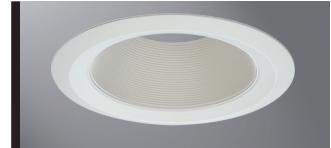

6109WB
White Plastic Tapered Coilex Baffle, White Trim