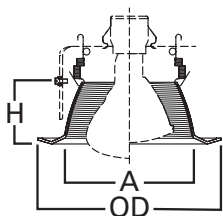

E26 6" Trim Series

DESCRIPTION

Coilex® tapered plastic baffle trim with self-flange in the 6" trim family for use in recessed downlighting. Compatible for use in Halo and other housings.

Catalog #		Type
Project		
Comments		Date
Prepared by		

SPECIFICATION FEATURES

- Contoured tapered sides of Coilex baffle for use with reflector lamps
- Coil spring retention
- Self-flanged trim ring sized to hide gaps caused by construction tolerances

Housings	Max Lamp Compatibility
H7ICT H7RICT	50W PAR30S, 75W PAR30L
H7ICAT H7RICAT	45W PAR38, 65W BR30, 85W BR40
E7ICAT E7RICAT	
H7UICAT	50W PAR30S, 75W PAR30L, 45W PAR38, 65W BR30, 85W BR40
H27ICAT E27ICAT	50W PAR30S, 75W PAR30L
H27RICAT E27RICAT	65W BR30
H7T E7TAT	75W PAR30S, 75W PAR30L, 65W BR30
H7TCP H7RT	75W PAR30S, 75W PAR30L, 65W BR30
H27T E27TAT	75W PAR30S, 75W PAR30L, 65W BR30
H27RT E27RTAT	75W PAR30S, 75W PAR30L, 65W BR30

Compatible with Halogen, Incandescent, LED* or CFL* lamps.

IC

Non-IC

Dimensions:

A: 5-7/16" [138mm]

H: 2-5/8" [65mm]

OD: 7-3/4" [197mm]

ORDERING INFORMATION

SAMPLE NUMBER: 6109WB

Trim	Finish
6109= 6" Coilex Tapered Plastic Baffle, Self-flange	WB=White baffle, white trim BB=Black baffle, white trim BKBB=Black baffle, black trim

HALO HOUSING COMPATIBILITY

Trim #	Style	H7ICT	H7ICAT	H7RICT	H7RICAT	E7ICAT	E7RICAT	H7UICAT	H7ICTNB
6109	Baffle	•	•	•	•	•	•	•	—
		H7ICATNB	E7ICATNB	H27ICAT	H27RICAT	E27ICAT	E27RICAT		
		—	—	•	•	•	•		
		H7T	H7TCP	H7RT	E7TAT	E7RTAT	H7TNB	E7TATNB	H27T
		•	•	•	•	•	—	—	•
		H27RT	E27TAT	E27RTAT					
		•	•	•					

For use in select other's housings, refer to U.L. Classification list at www.eaton.com/lighting/legal.

*UL1993 listed LED & CFL equivalent lamps permitted. Consult lamp manufacturer for conditions of use. Eaton does not warranty the lamp.