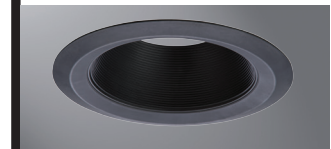

E26 6" Trim Series

DESCRIPTION

Coilex® tapered plastic baffle trim with self-flange in the 6" trim family for use in recessed downlighting. Compatible for use in Halo and other housings.

Catalog #		Type
Project		
Comments		Date
Prepared by		

6109WB
 White Plastic Tapered Coilex Baffle, White Trim

6109BB
 Black Plastic Tapered Coilex Baffle, White Trim

6109BKBB
 Black Plastic Tapered Coilex Baffle, Black Trim

6109

6-Inch Coilex Tapered Plastic Baffle

Select trims are classified for use in other housings. See www.eaton.com/lighting/legal.

E26 6" Trim Series

DESCRIPTION

Coilex® tapered plastic baffle trim with self-flange in the 6" trim family for use in recessed downlighting. Compatible for use in Halo and other housings.

Catalog #		Type
Project		
Comments		Date
Prepared by		

SPECIFICATION FEATURES

- Contoured tapered sides of Coilex baffle for use with reflector lamps
- Coil spring retention
- Self-flanged trim ring sized to hide gaps caused by construction tolerances