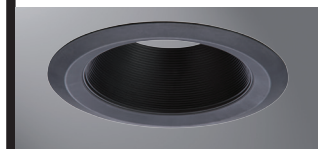

6109BKBB
Black Plastic Tapered Coilex Baffle, Black Trim

6109

6-Inch Coilex Tapered Plastic Baffle

For use in Halo listed housings.

Select trims are classified for use in other housings. See www.eaton.com/lighting/legal.