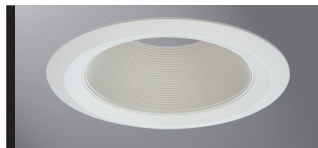

6109WB
White Plastic Tapered Coilex Baffle, White Trim