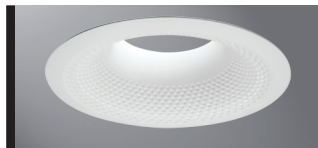

6110WB
White Perfex Baffle,
White Trim