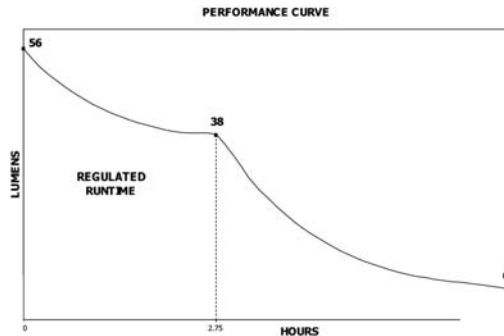

**With batteries (included in purchase).
Made in China*