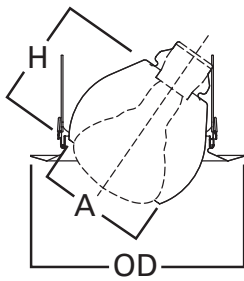

E26 6" Trim Series

DESCRIPTION

Eyeball with 35° tilt max. trim with self-flange in the 6" trim family for use in recessed downlighting. Compatible for use in Halo and other housings.

Catalog #		Type
Project		
Comments		Date
Prepared by		

SPECIFICATION FEATURES

- 35° Tilt max., 360° rotation
- Adjustable eyeball trim for BR30 and PAR30 lamps
- Torsion spring retention
- Socket supporting eyeball
- Self-flanged trim ring sized to hide gaps caused by construction tolerances