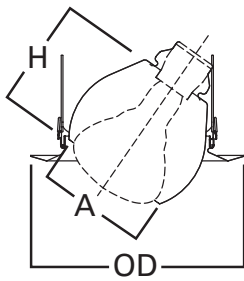

### DESCRIPTION

Eyeball with 35° tilt max. trim with self-flange in the 6" trim family for use in recessed downlighting. Compatible for use in Halo and other housings.

Catalog #		Type
Project		
Comments		Date
Prepared by		

### SPECIFICATION FEATURES

- 35° Tilt max., 360° rotation
- Adjustable eyeball trim for BR30 and PAR30 lamps
- Torsion spring retention
- Socket supporting eyeball
- Self-flanged trim ring sized to hide gaps caused by construction tolerances