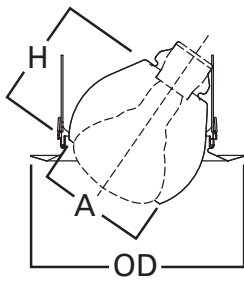

E26 6" Trim Series

DESCRIPTION

Eyeball with 35° tilt max. trim with self-flange in the 6" trim family for use in recessed downlighting. Compatible for use in Halo and other housings.

Catalog #		Type
Project		
Comments		Date
Prepared by		

SPECIFICATION FEATURES

- 35° Tilt max., 360° rotation
- Adjustable eyeball trim for BR30 and PAR30 lamps
- Torsion spring retention
- Socket supporting eyeball
- Self-flanged trim ring sized to hide gaps caused by construction tolerances

Dimensions:

A: 3-15/16" [100mm]
H: 3-15/16" [100mm]
OD: 7-3/4" [197mm]

Housings	Max Lamp Compatibility
H7ICT H7RICT	
H7ICAT H7RICAT	50W PAR30S, 75W PAR30L, 65W BR30
E7ICAT E7RICAT	
H7UICAT	75W PAR30S, 75W PAR30L, 65W BR30
H7ICTNB	
H7ICATNB	50W PAR30S, 75W PAR30L, 65W BR30
E7ICATNB	
H27ICAT E27ICAT	75W PAR30L, 65W BR30
H27RICAT E27RICAT	
H7T E7TAT	75W PAR30S, 75W PAR30L, 65W BR30
H7TCP E7TCP	
H7RT E7RTAT	50W PAR30S, 75W PAR30L, 65W BR30
H7TNB E7TATNB	75W PAR30S, 75W PAR30L, 65W BR30
H27T E27TAT	50W PAR30S, 75W PAR30L, 65W BR30
H27RT E27RTAT	

Compatible with Halogen, Incandescent, LED* or CFL* lamps.