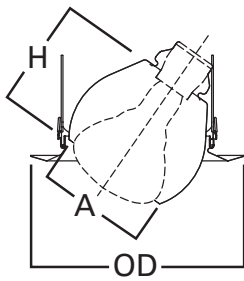

### DESCRIPTION

Eyeball with 35° tilt max. trim with self-flange in the 6" trim family for use in recessed downlighting. Compatible for use in Halo and other housings.

Catalog #		Type
Project		
Comments		Date
Prepared by		

### SPECIFICATION FEATURES

- 35° Tilt max., 360° rotation
- Adjustable eyeball trim for BR30 and PAR30 lamps
- Torsion spring retention
- Socket supporting eyeball
- Self-flanged trim ring sized to hide gaps caused by construction tolerances

### 6130

**6-Inch Eyeball**  
 35° Tilt (Max.),  
 Self-flange