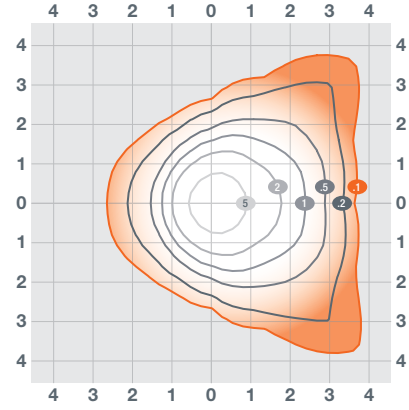

80W 20' Mounting Height