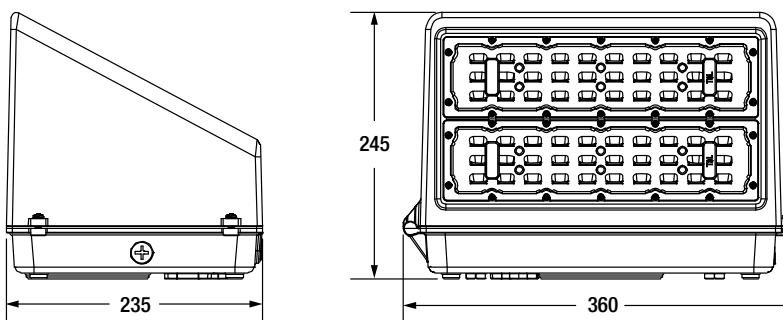

Physical Information

Lamp Description	Length (inches)	Width (inches)	Height (inches)
40W	14.2	9.3	6.5
60W	14.2	9.3	6.5
80W	14.2	9.3	6.5
120W	14.2	9.3	9.6

40/60/80W

120W

Dimensions in mm

Photometric Information