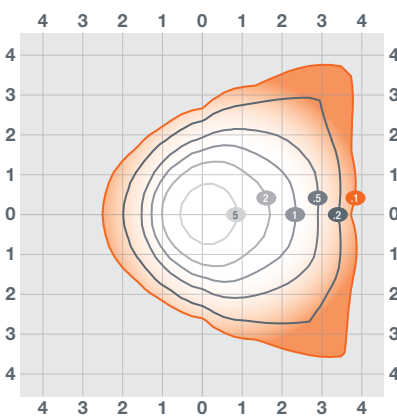

Physical Information

Lamp Description	Length (inches)	Width (inches)	Height (inches)
40W	14.2	9.3	6.5
60W	14.2	9.3	6.5
80W	14.2	9.3	6.5
120W	14.2	9.3	9.6

40/60/80W

120W

Dimensions in mm

Photometric Information

40W 15' Mounting Height

60W 18' Mounting Height

80W 20' Mounting Height

120W 25' Mounting Height

LEDVANCE LLC
 181 Ballardvale Street, Suite 203
 Wilmington, MA 01887 USA
 Phone 1-800-LIGHTBULB (1-800-544-4828)
www.ledvanceUS.com