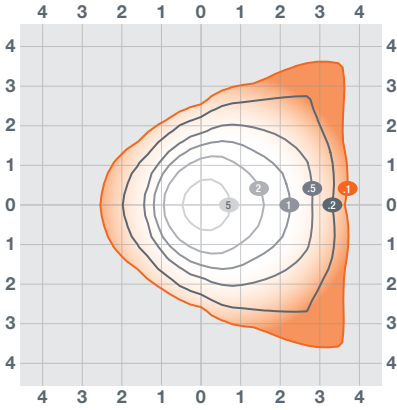

Photometric Information

40W 15' Mounting Height