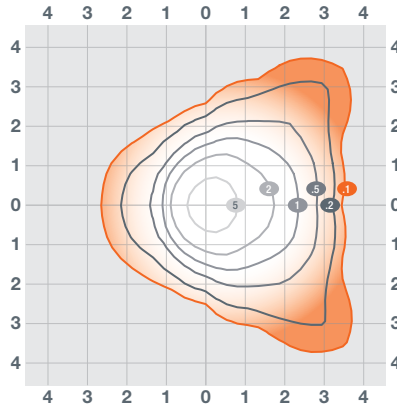

60W 18' Mounting Height