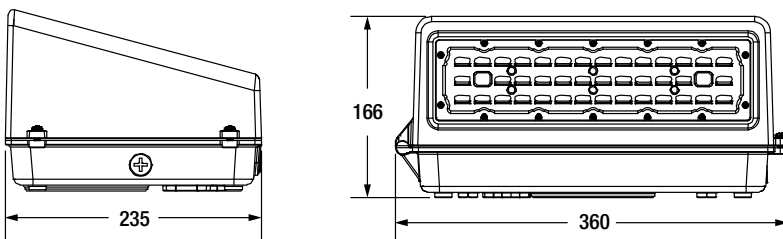

Physical Information

Lamp Description	Length (inches)	Width (inches)	Height (inches)
40W	14.2	9.3	6.5
60W	14.2	9.3	6.5
80W	14.2	9.3	6.5
120W	14.2	9.3	9.6

40/60/80W

120W

Dimensions in mm

Photometric Information