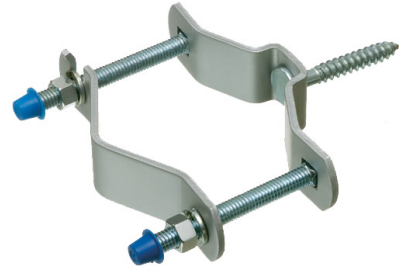

Arlington

Part : 620

Description: Universal Pipe Support

Listing:

Country of Origin: CN

Weight: 0.9 lbs/each

Mast Size: 1-1/4 to 3

Trade Size: N/A

Packaging

Unit: 5 pcs

Standard: 5 pcs

Arlington

Part : 620

Description: Universal Pipe Support

Listing:

Country of Origin: CN

Weight: 0.9 lbs/each

Mast Size: 1-1/4 to 3

Trade Size: N/A

Packaging

Unit: 5 pcs

Standard: 5 pcs