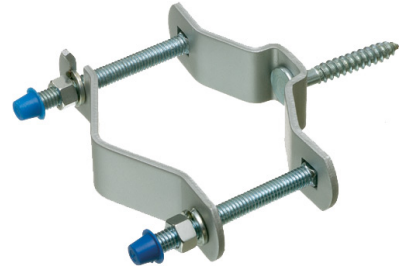

## **Part : 620**

Description: Universal Pipe Support

Listing:

Country of Origin: CN

Weight: 0.9 lbs/each

Mast Size: 1-1/4 to 3

Trade Size: N/A

## **Packaging**

Unit: 5 pcs

Standard: 5 pcs