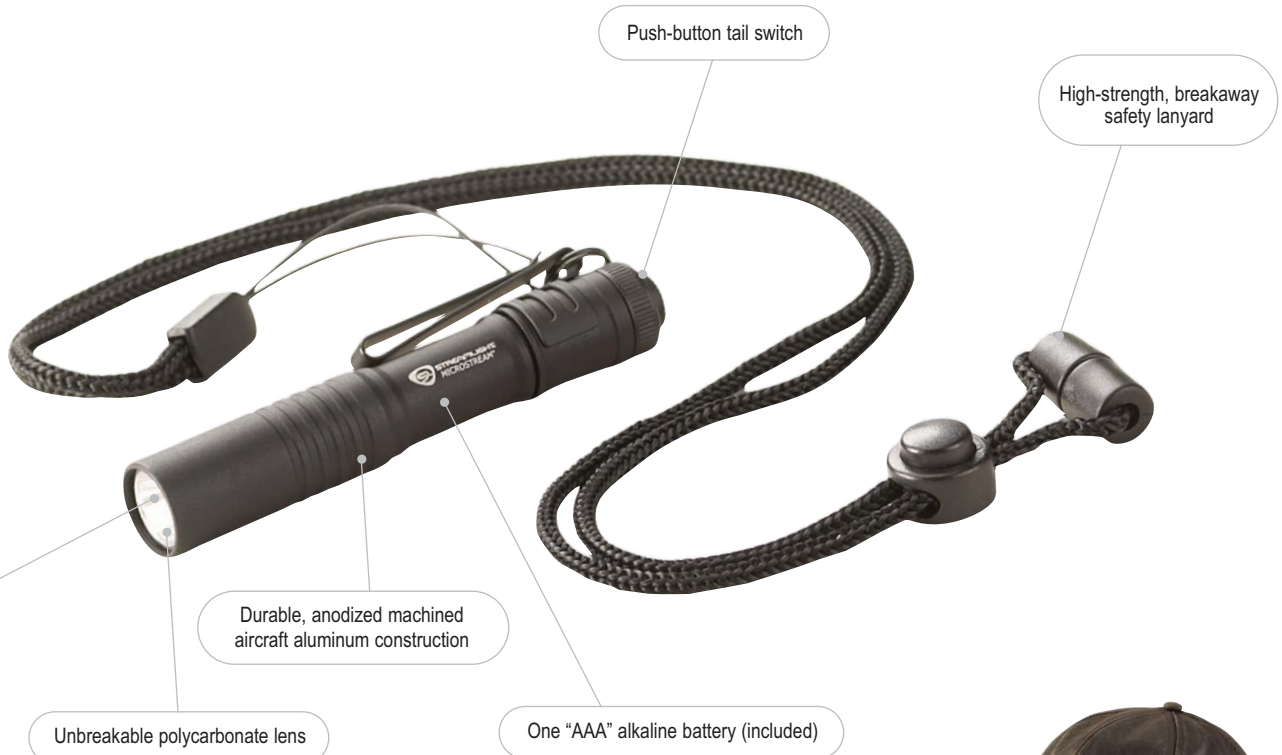

This small light fits in the palm of your hand, but doesn't compromise on power. Put this light in your pocket or clip it to the brim of your hat and have light wherever you go.

45 LUMENS!

Pocket clip also designed to clip onto the brim of your hat for hands-free use

C4 LED produces 45 lumens; 420 candela; 41m beam; runs 2.25 hours
IPX4 water-resistant; 1 meter impact resistance tested
Ultra-compact design fits in the palm of your hand, comfortably fits in your pocket 3.6" (91.5 mm); 1.10 oz (31.2 g) with battery

Limited Lifetime Warranty Visit www.streamlight.com for full warranty information
#66318 - with alkaline batteries and lanyard. Black with white LED

This small light fits in the palm of your hand, but doesn't compromise on power. Put this light in your pocket or clip it to the brim of your hat and have light wherever you go.

One "AAA" alkaline battery (included)

45 LUMENS!

Pocket clip also designed to clip onto the brim of your hat for hands-free use

C4 LED produces 45 lumens; 420 candela; 41m beam; runs 2.25 hours
IPX4 water-resistant; 1 meter impact resistance tested
Ultra-compact design fits in the palm of your hand, comfortably fits in your pocket 3.6" (91.5 mm); 1.10 oz (31.2 g) with battery