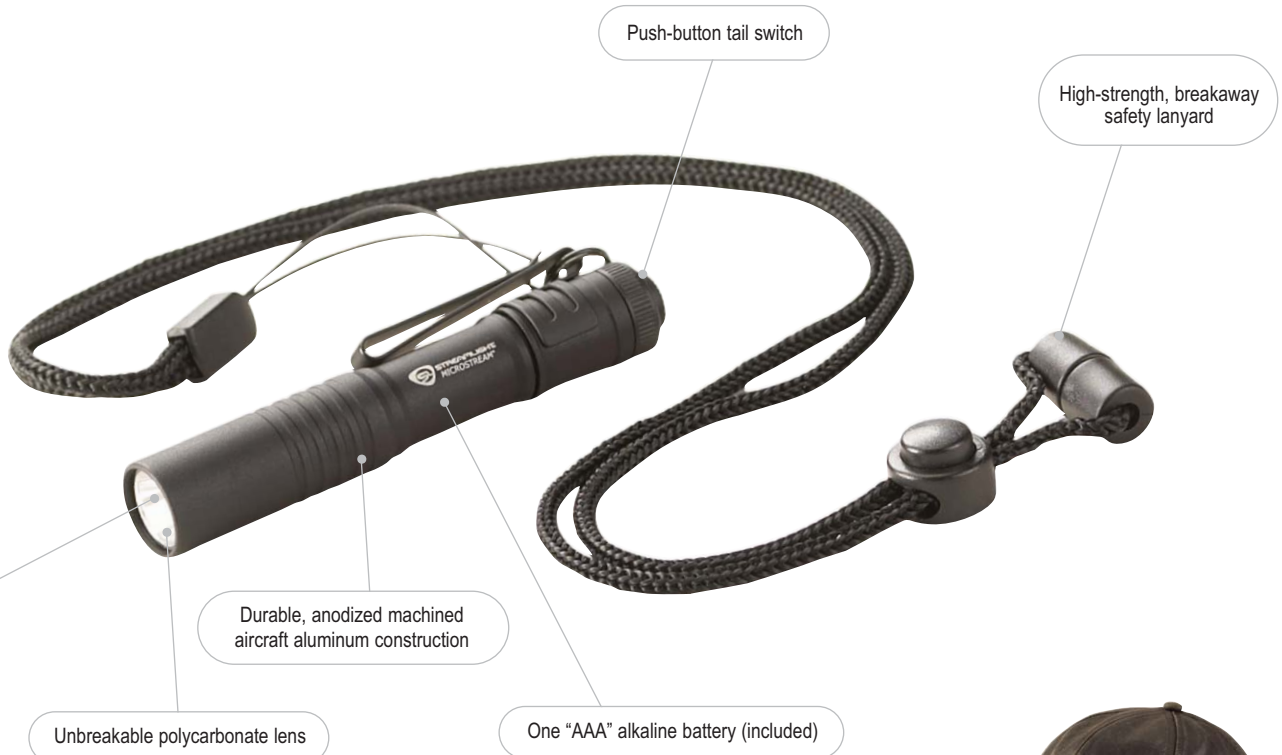

This small light fits in the palm of your hand, but doesn't compromise on power. Put this light in your pocket or clip it to the brim of your hat and have light wherever you go.

45 LUMENS!

Pocket clip also designed to clip onto the brim of your hat for hands-free use

C4 LED produces 45 lumens; 420 candela; 41m beam; runs 2.25 hours
IPX4 water-resistant; 1 meter impact resistance tested
Ultra-compact design fits in the palm of your hand, comfortably fits in your pocket 3.6" (91.5 mm); 1.10 oz (31.2 g) with battery

Limited Lifetime Warranty Visit www.streamlight.com for full warranty information
#66318 - with alkaline batteries and lanyard. Black with white LED

This small light fits in the palm of your hand, but doesn't compromise on power. Put this light in your pocket or clip it to the brim of your hat and have light wherever you go.

45 LUMENS!

Pocket clip also designed to clip onto the brim of your hat for hands-free use

C4 LED produces 45 lumens; 420 candela; 41m beam; runs 2.25 hours
IPX4 water-resistant; 1 meter impact resistance tested
Ultra-compact design fits in the palm of your hand, comfortably fits in your pocket 3.6" (91.5 mm); 1.10 oz (31.2 g) with battery