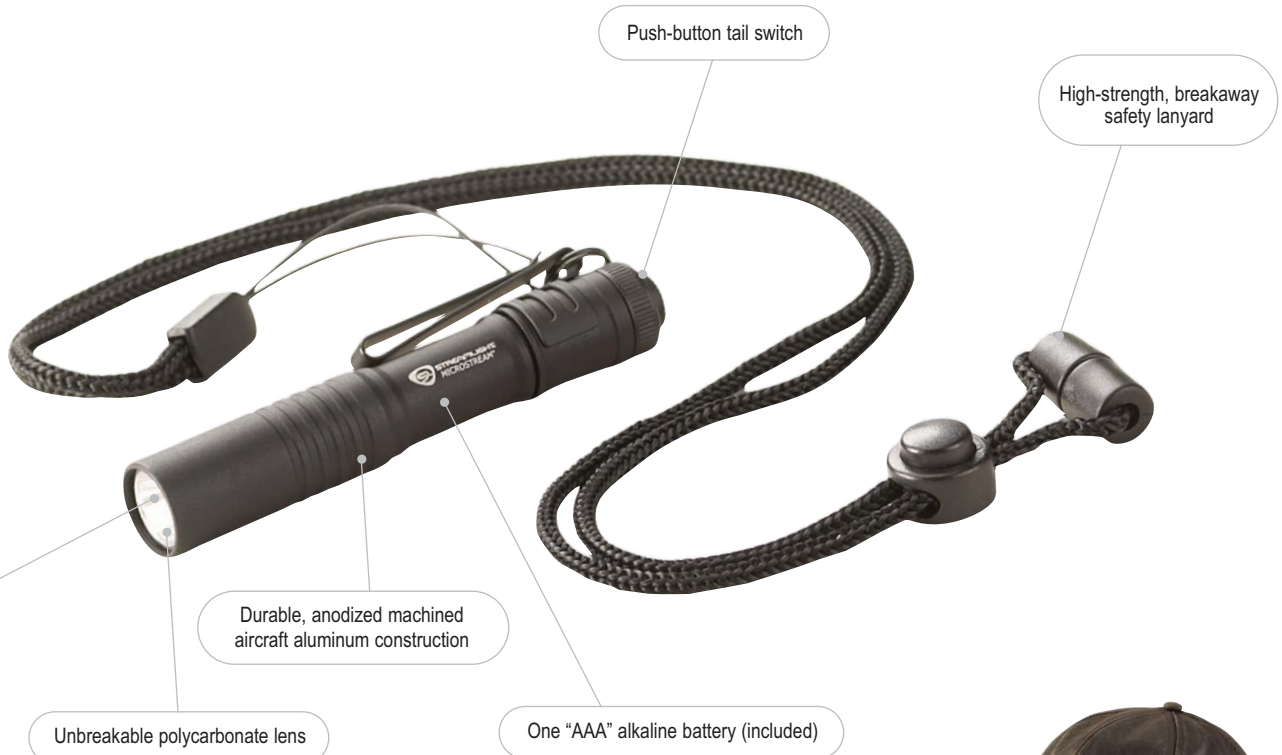

**This small light fits in the palm of your hand, but doesn't compromise on power. Put this light in your pocket or clip it to the brim of your hat and have light wherever you go.**

**45 LUMENS!**

Pocket clip also designed to clip onto the brim of your hat for hands-free use

C4 LED produces 45 lumens; 420 candela; 41m beam; runs 2.25 hours
IPX4 water-resistant; 1 meter impact resistance tested
Ultra-compact design fits in the palm of your hand, comfortably fits in your pocket 3.6" (91.5 mm); 1.10 oz (31.2 g) with battery

Limited Lifetime Warranty Visit <a href="http://www.streamlight.com">www.streamlight.com</a> for full warranty information
#66318 - with alkaline batteries and lanyard. Black with white LED

**This small light fits in the palm of your hand, but doesn't compromise on power. Put this light in your pocket or clip it to the brim of your hat and have light wherever you go.**

One "AAA" alkaline battery (included)

**45 LUMENS!**

Pocket clip also designed to clip onto the brim of your hat for hands-free use

C4 LED produces 45 lumens; 420 candela; 41m beam; runs 2.25 hours
IPX4 water-resistant; 1 meter impact resistance tested
Ultra-compact design fits in the palm of your hand, comfortably fits in your pocket 3.6" (91.5 mm); 1.10 oz (31.2 g) with battery