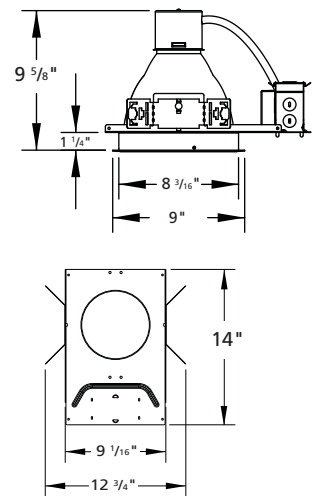

Ordering Example:

Line 1 LF6CFV32EB
Line 2 6CFV

LF6CFV/LF8CFV

LiteFrame

LF6CFV
Ceiling Cutout = 6 1/4"
Maximum Ceiling Thickness = 1 1/4"

LF8CFV
Ceiling Cutout = 8 1/4"
Maximum Ceiling Thickness = 1 1/4"

LITEFRAME