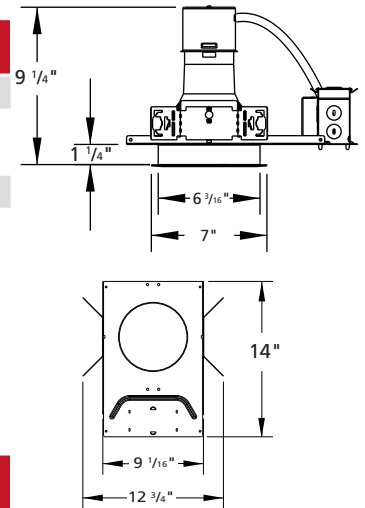

Line 3 Order Accessories:

B24	Set of two (2) 24" bar hangers for T-bar ceilings
B6	Set of two (2) bar hangers for ceiling joists up to 24" centers
FSDFI	Fuse kit for field installation
SCA6	6" Sloped ceiling adaptor (specify slope angle and type - wet or dry plaster)
SCA8	8" Sloped ceiling adaptor (specify slope angle and type - wet or dry plaster)

Ordering Example:

Line 1 LF6CFV32EB
Line 2 6CFV

LF6CFV/LF8CFV

LiteFrame

LF6CFV
Ceiling Cutout = 6 1/4"
Maximum Ceiling Thickness = 1 1/4"

LF8CFV
Ceiling Cutout = 8 1/4"
Maximum Ceiling Thickness = 1 1/4"

LITEFRAME