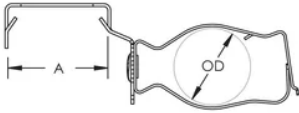

Material: Spring Steel

Finish: nVent CADDY Armour

Flexible Conduit Size: 3/8"

MC/AC Cable Size: 14-2 to 12-3

A: 1 3/8" - 1 1/2"

DIAGRAMS

WARNING

nVent products shall be installed and used only as indicated in nVent's product instruction sheets and training materials. Instruction sheets are available at www.nvent.com and from your nVent customer service representative. Improper installation, misuse, misapplication or other failure to completely follow nVent's instructions and warnings may cause product malfunction, property damage, serious bodily injury and death and/or void your warranty.