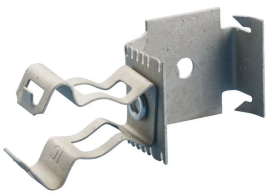

MF-M CONDUIT TO STUD ATTACHMENT, 3/8" FLEXIBLE, 14-2 TO 12-3 MC/AC

CATALOG NUMBER

6MF

CERTIFICATIONS

FEATURES

Easily snaps onto stud

Snap-close conduit support

Fasten to stud with screw for additional support

PRODUCT ATTRIBUTES

Material: Spring Steel

Finish: nVent CADDY Armour

Flexible Conduit Size: 3/8

MC/AC Cable Size: 14-2 to 12-3

A: 1 3/8" - 1 1/2"