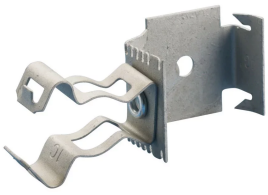

MF-M CONDUIT TO STUD ATTACHMENT, 3/8" FLEXIBLE, 14-2 TO 12-3 MC/AC

CATALOG NUMBER

6MF

CERTIFICATIONS

FEATURES

Easily snaps onto stud

Snap-close conduit support

Fasten to stud with screw for additional support

PRODUCT ATTRIBUTES

Material: Spring Steel

Finish: nVent CADDY Armour

Flexible Conduit Size: 3/8"

MC/AC Cable Size: 14-2 to 12-3

A: 1 3/8" - 1 1/2"

DIAGRAMS

WARNING