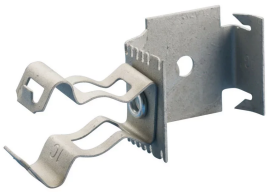

MF-M CONDUIT TO STUD ATTACHMENT, 3/8" FLEXIBLE, 14-2 TO 12-3 MC/AC

CATALOG NUMBER

6MF

CERTIFICATIONS

FEATURES

Easily snaps onto stud

Snap-close conduit support

Fasten to stud with screw for additional support

PRODUCT ATTRIBUTES

Material: Spring Steel

Finish: nVent CADDY Armour

Flexible Conduit Size: 3/8"

MC/AC Cable Size: 14-2 to 12-3

A: 1 3/8" - 1 1/2"

DIAGRAMS

WARNING