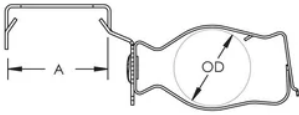

PRODUCT ATTRIBUTES

Material: Spring Steel

Finish: nVent CADDY Armour

Flexible Conduit Size: 3/8"

MC/AC Cable Size: 14-2 to 12-3

A: 1 3/8" - 1 1/2"

DIAGRAMS

WARNING