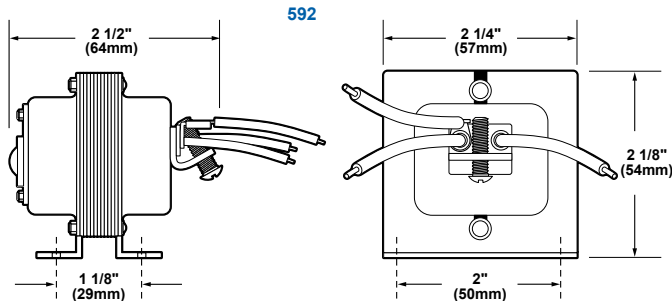

Weights and Dimensions

Cat. No.	Approx. Net Weight (lb.)	Approx. Shipping Weight (lb.)
7005-G5	1.46	1.66
7005A-G5	1.46	1.66
7005B-G5	1.46	1.66
7005G-G5	1.46	1.66
7005R-G5	1.46	1.66