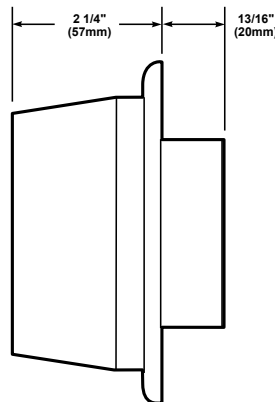

Buzzer/Strobe CFA Series

The Edwards 7007B-N5 Buzzer/Strobe is an audible/visual signaling device that may be used in a variety of system configurations including call for assistance applications.

Designed for installation in a single gang 2" (51mm) x 4" (102mm) box.

Features and Specifications

- Neutral white color
- 92dB at 1 meter/82dB at 10 ft.

Ordering Information

Description	Cat. No.	Operating Voltage	Current	Lens Color	dB at 1m/10ft.	Strobe Candela
Buzzer/Strobe	7007B-N5	120V AC	0.115 A	Clear	92/82	150
	7007BA-N5	120V AC	0.115 A	Amber	92/82	120
	7007BB-N5	120V AC	0.115 A	Blue	92/82	51
	7007BG-N5	120V AC	0.115 A	Green	92/82	86
	7007BR-N5	120V AC	0.115 A	Red	92/82	74

Weights and Dimensions

Cat. No.	Approx. Net Weight (lb.)	Approx. Shipping Weight (lb.)
7007B-N5	0.41	0.59
7007BA-N5	0.41	0.59
7007BB-N5	0.41	0.59
7007BG-N5	0.41	0.59
7007BR-N5	0.41	0.59

6
CALL FOR ASSISTANCE