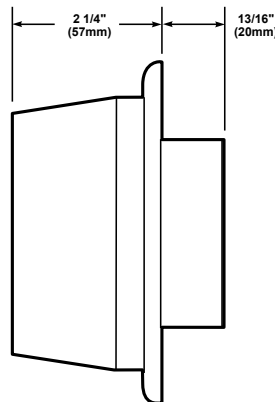

Weights and Dimensions

Cat. No.	Approx. Net Weight (lb.)	Approx. Shipping Weight (lb.)
7007B-N5	0.41	0.59
7007BA-N5	0.41	0.59
7007BB-N5	0.41	0.59
7007BG-N5	0.41	0.59
7007BR-N5	0.41	0.59

6
CALL FOR ASSISTANCE

Features and Specifications

- Neutral white color
- 92dB at 1 meter/82dB at 10 ft.

Ordering Information

Description	Cat. No.	Operating Voltage	Current	Lens Color	dB at 1m/10ft.	Strobe Candela
Buzzer/Strobe	7007B-N5	120V AC	0.115 A	Clear	92/82	150
	7007BA-N5	120V AC	0.115 A	Amber	92/82	120
	7007BB-N5	120V AC	0.115 A	Blue	92/82	51
	7007BG-N5	120V AC	0.115 A	Green	92/82	86
	7007BR-N5	120V AC	0.115 A	Red	92/82	74