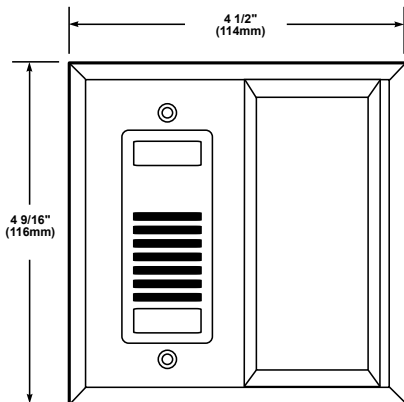

Weights and Dimensions

Cat. No.	Approx. Net Weight (lb.)	Approx. Shipping Weight (lb.)
7007B-N5	0.41	0.59
7007BA-N5	0.41	0.59
7007BB-N5	0.41	0.59
7007BG-N5	0.41	0.59
7007BR-N5	0.41	0.59