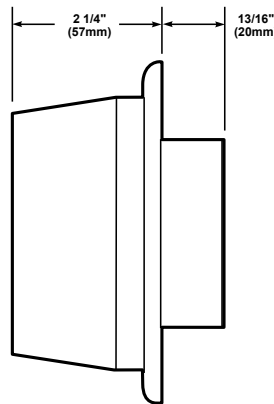

Buzzer/Strobe CFA Series

The Edwards 7007B-N5 Buzzer/Strobe is an audible/visual signaling device that may be used in a variety of system configurations including call for assistance applications.

Designed for installation in a single gang 2" (51mm) x 4" (102mm) box.

Features and Specifications

- Neutral white color
- 92dB at 1 meter/82dB at 10 ft.

Ordering Information

Description	Cat. No.	Operating Voltage	Current	Lens Color	dB at 1m/10ft.	Strobe Candela
Buzzer/Strobe	7007B-N5	120V AC	0.115 A	Clear	92/82	150
	7007BA-N5	120V AC	0.115 A	Amber	92/82	120
	7007BB-N5	120V AC	0.115 A	Blue	92/82	51
	7007BG-N5	120V AC	0.115 A	Green	92/82	86
	7007BR-N5	120V AC	0.115 A	Red	92/82	74

Weights and Dimensions

Cat. No.	Approx. Net Weight (lb.)	Approx. Shipping Weight (lb.)
7007B-N5	0.41	0.59
7007BA-N5	0.41	0.59
7007BB-N5	0.41	0.59
7007BG-N5	0.41	0.59
7007BR-N5	0.41	0.59

6
CALL FOR ASSISTANCE