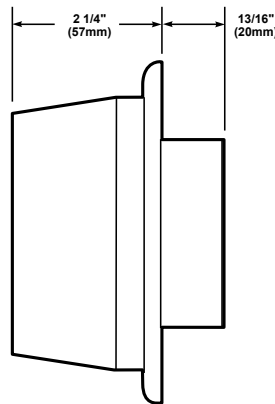

Weights and Dimensions

Cat. No.	Approx. Net Weight (lb.)	Approx. Shipping Weight (lb.)
7007B-N5	0.41	0.59
7007BA-N5	0.41	0.59
7007BB-N5	0.41	0.59
7007BG-N5	0.41	0.59
7007BR-N5	0.41	0.59

6
CALL FOR ASSISTANCE

Features and Specifications

- Neutral white color
- 92dB at 1 meter/82dB at 10 ft.

Ordering Information

Description	Cat. No.	Operating Voltage	Current	Lens Color	dB at 1m/10ft.	Strobe Candela
Buzzer/Strobe	7007B-N5	120V AC	0.115 A	Clear	92/82	150
	7007BA-N5	120V AC	0.115 A	Amber	92/82	120
	7007BB-N5	120V AC	0.115 A	Blue	92/82	51
	7007BG-N5	120V AC	0.115 A	Green	92/82	86
	7007BR-N5	120V AC	0.115 A	Red	92/82	74