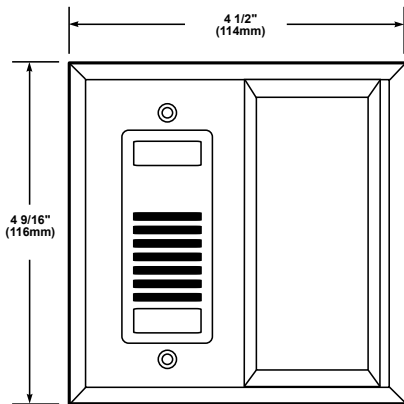

Weights and Dimensions

Cat. No.	Approx. Net Weight (lb.)	Approx. Shipping Weight (lb.)
7007B-N5	0.41	0.59
7007BA-N5	0.41	0.59
7007BB-N5	0.41	0.59
7007BG-N5	0.41	0.59
7007BR-N5	0.41	0.59