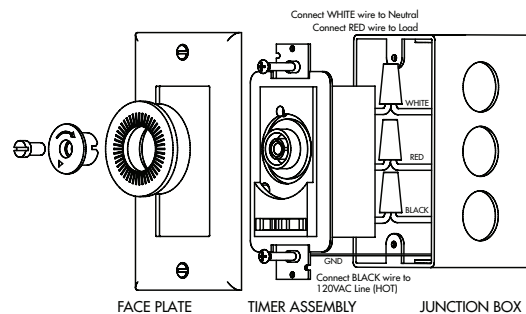

WIRING:

Requires a neutral.

CLOCK FORMAT:

AM/PM marked on dial.

WALL PLATE:

Supplied with single gang decorator wall plate.

SPECIFICATIONS

INPUT VOLTAGE:

120VAC, 60 Hz.

WIRE SIZE:

#14AWG.

OPERATING TEMPERATURE:

+32° F to +104° F (0° C to +40° C).

Project Info:	Type:
Job Ref:	Catalog Number:
Approvals:	Date:

WIRING DIAGRAM

ORDERING INFO

FLEXIBLE:

Removable dial allows installation in multi-gang boxes with decorator style wall plates.

BYPASS SWITCH:

Slide switch for ON, OFF, or TIMER (automatic) operation.

VACATION MODE:

Set timer OFF with no change of tripper settings.