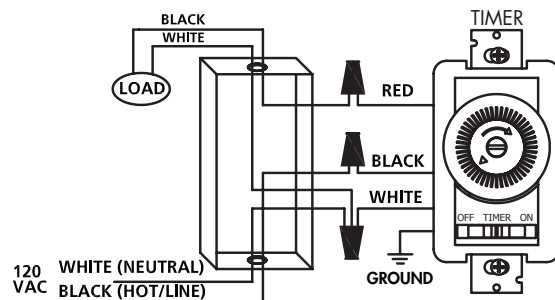

WIRING:

Requires a neutral.

CLOCK FORMAT:

AM/PM marked on dial.

WALL PLATE:

Supplied with single gang decorator wall plate.

SPECIFICATIONS

INPUT VOLTAGE:

120VAC, 60 Hz.

WIRE SIZE:

#14AWG.

OPERATING TEMPERATURE:

+32° F to +104° F (0° C to +40° C).

Project Info:	Type:
Job Ref:	Catalog Number:
Approvals:	Date:

WIRING DIAGRAM

ORDERING INFO

FLEXIBLE:

Removable dial allows installation in multi-gang boxes with decorator style wall plates.

BYPASS SWITCH:

Slide switch for ON, OFF, or TIMER (automatic) operation.

VACATION MODE:

Set timer OFF with no change of tripper settings.