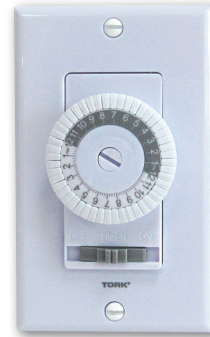

FLEXIBLE:

Removable dial allows installation in multi-gang boxes with decorator style wall plates.

BYPASS SWITCH:

Slide switch for ON, OFF, or TIMER (automatic) operation.

VACATION MODE:

Set timer OFF with no change of tripper settings.

WIRING:

Requires a neutral.

CLOCK FORMAT:

AM/PM marked on dial.

WALL PLATE:

Supplied with single gang decorator wall plate.

SPECIFICATIONS

INPUT VOLTAGE:

120VAC, 60 Hz.

WIRE SIZE:

#14AWG.

OPERATING TEMPERATURE:

+32° F to +104° F (0° C to +40° C).

Project Info:	Type:
Job Ref:	Catalog Number:
Approvals:	Date:

WIRING DIAGRAM

ORDERING INFO

SPECIFICATION SHEET

701B 24 HOUR IN-WALL TIMER

APPLICATIONS

- Porch or patio lighting
- Interior lighting
- Pool
- Entryway

FEATURES

SCHEDULING:

Minimum ON setting is 30 minutes. Dial has 48 captive trippers.