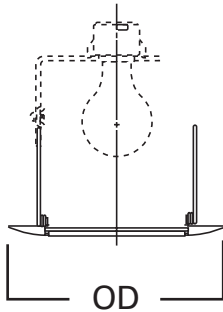

E26 6" Trim Series

DESCRIPTION

Albalite glass lens trim in the 6" trim family for use in recessed downlighting. Compatible for use in Halo and other housings.

| | | |
|-------------|--|------|
| Catalog # | | Type |
| Project | | |
| Comments | | Date |
| Prepared by | | |

SPECIFICATION FEATURES

- White trim, glass Albalite lens
- PS version features "dead-front" construction and is wet location listed for use in showers
- PS version features non-conductive, non-corrosive polymer (plastic) trim ring
- Torsion spring retention

Dimensions:
OD: 8" [203mm]

| Housings | Max Lamp Compatibility |
|----------|------------------------|
| H7UICAT | 40W A19 |
| H7T | H7TCP |
| H7RT | 60W A19 |
| E7TAT | |
| E7RTAT | |
| H27T | 60W A19 |
| H27TAT | |