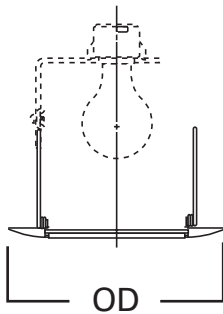

E26 6" Trim Series

DESCRIPTION

Albalite glass lens trim in the 6" trim family for use in recessed downlighting. Compatible for use in Halo and other housings.

Catalog #		Type
Project		
Comments		Date
Prepared by		

SPECIFICATION FEATURES

- White trim, glass Albalite lens
- PS version features "dead-front" construction and is wet location listed for use in showers
- PS version features non-conductive, non-corrosive polymer (plastic) trim ring
- Torsion spring retention

Dimensions:
OD: 8" [203mm]

Housings	Max Lamp Compatibility
H7UICAT	40W A19
H7T	H7TCP
H7RT	60W A19
E7TAT	
E7RTAT	
H27T	60W A19
H27TAT	

Compatible with Halogen, Incandescent, LED* or CFL* lamps.