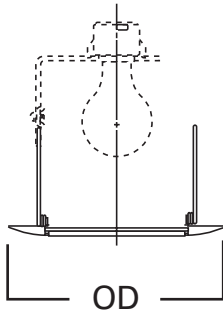

E26 6" Trim Series

DESCRIPTION

Albalite glass lens trim in the 6" trim family for use in recessed downlighting. Compatible for use in Halo and other housings.

Catalog #		Type
Project		
Comments		Date
Prepared by		

SPECIFICATION FEATURES

- White trim, glass Albalite lens
- PS version features "dead-front" construction and is wet location listed for use in showers
- PS version features non-conductive, non-corrosive polymer (plastic) trim ring
- Torsion spring retention

Dimensions:
OD: 8" [203mm]

Housings	Max Lamp Compatibility
H7UICAT	40W A19
H7T	H7TCP
H7RT	60W A19
E7TAT	
E7RTAT	
H27T	60W A19
H27TAT	

Compatible with Halogen, Incandescent, LED* or CFL* lamps.