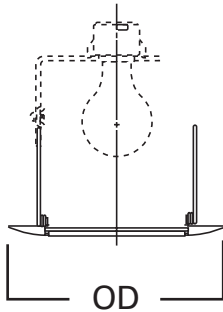

### DESCRIPTION

Albalite glass lens trim in the 6" trim family for use in recessed downlighting. Compatible for use in Halo and other housings.

Catalog #		Type
Project		
Comments		Date
Prepared by		

### SPECIFICATION FEATURES

- White trim, glass Albalite lens
- PS version features "dead-front" construction and is wet location listed for use in showers
- PS version features non-conductive, non-corrosive polymer (plastic) trim ring
- Torsion spring retention