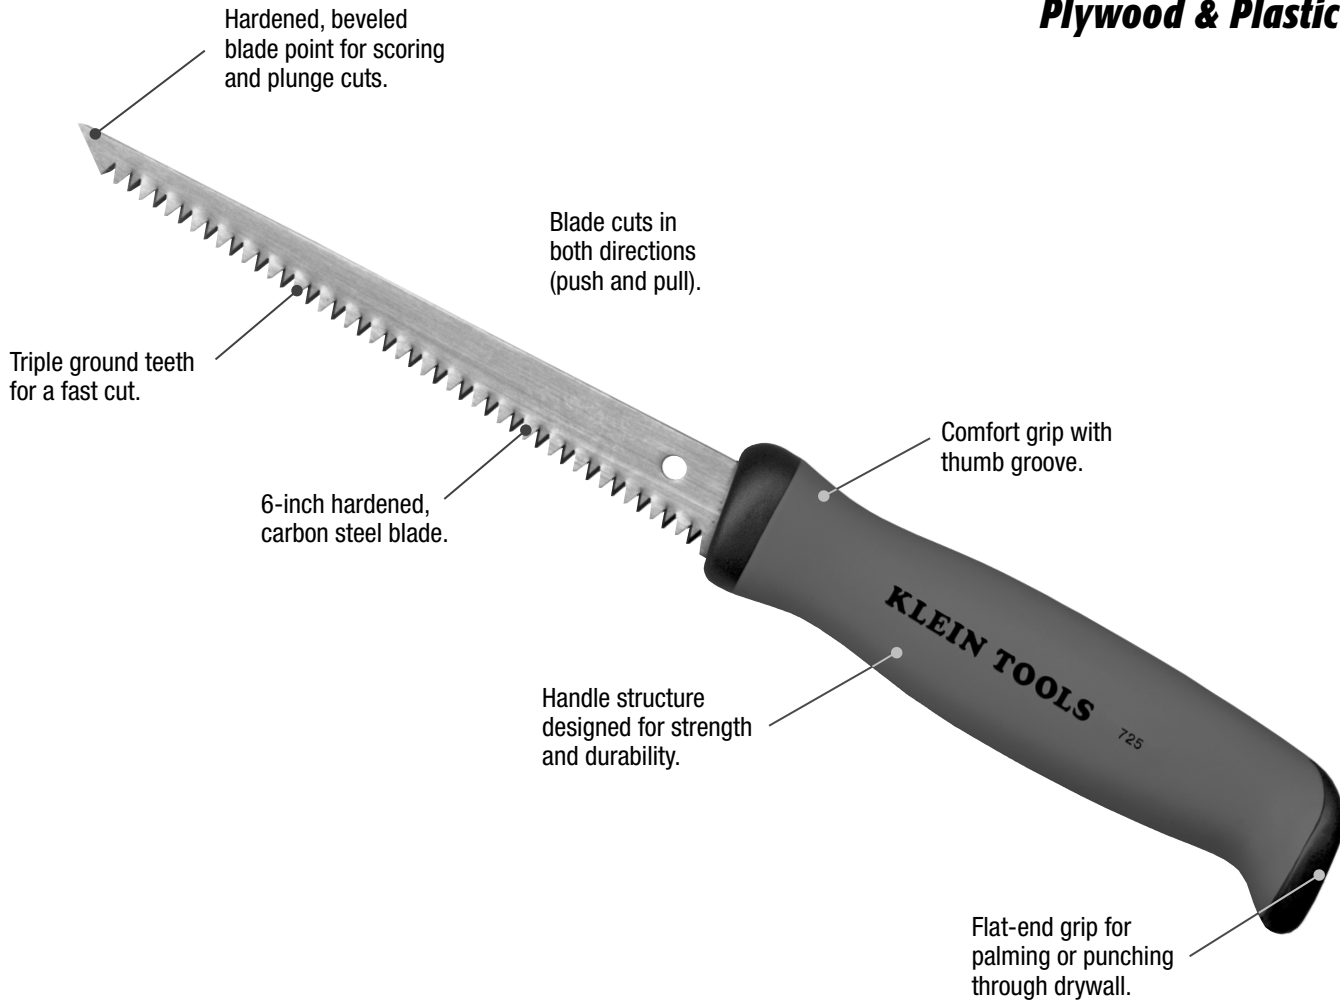

JAB SAW

*Cuts Drywall, Wallboard,
Plywood & Plastic*

**KLEIN
TOOLS®**

Handy, Versatile Job Saw Cuts Through the Job in a Hurry!

Introducing Klein's new tough and durable job saw. The hardened, carbon steel blade and comfort-cushion grip handle makes it easy for cutting drywall, wallboard, plywood, and plastic. The 6-inch blade with precision-ground teeth cuts materials easily on an angle or a curve, and in both directions (push and pull). The sharpened tip provides easy drywall start-up without drilling. The flat-end handle design makes it convenient for palming or punching through drywall. This versatile cutting tool is perfect for any professional who needs to cut openings for a multitude of applications like electrical outlets, switches, and boxes in existing walls.

Ordering Information

	Cat. No.	UPC No. 0-92644+	Description	Overall Length
NEW!	725	31000-3	Jab Saw, Multiuse	12" (305 mm)

JAB SAW

*Cuts Drywall, Wallboard,
Plywood & Plastic*

**KLEIN
TOOLS®**

Handy, Versatile Jab Saw Cuts Through the Job in a Hurry!

Introducing Klein's new tough and durable jab saw. The hardened, carbon steel blade and comfort-cushion grip handle makes it easy for cutting drywall, wallboard, plywood, and plastic. The 6-inch blade with precision-ground teeth cuts materials easily on an angle or a curve, and in both directions (push and pull). The sharpened tip provides easy drywall start-up without drilling. The flat-end handle design makes it convenient for palming or punching through drywall. This versatile cutting tool is perfect for any professional who needs to cut openings for a multitude of applications like electrical outlets, switches, and boxes in existing walls.

Ordering Information

	Cat. No.	UPC No. 0-92644+	Description	Overall Length
NEW!	725	31000-3	Jab Saw, Multiuse	12" (305 mm)