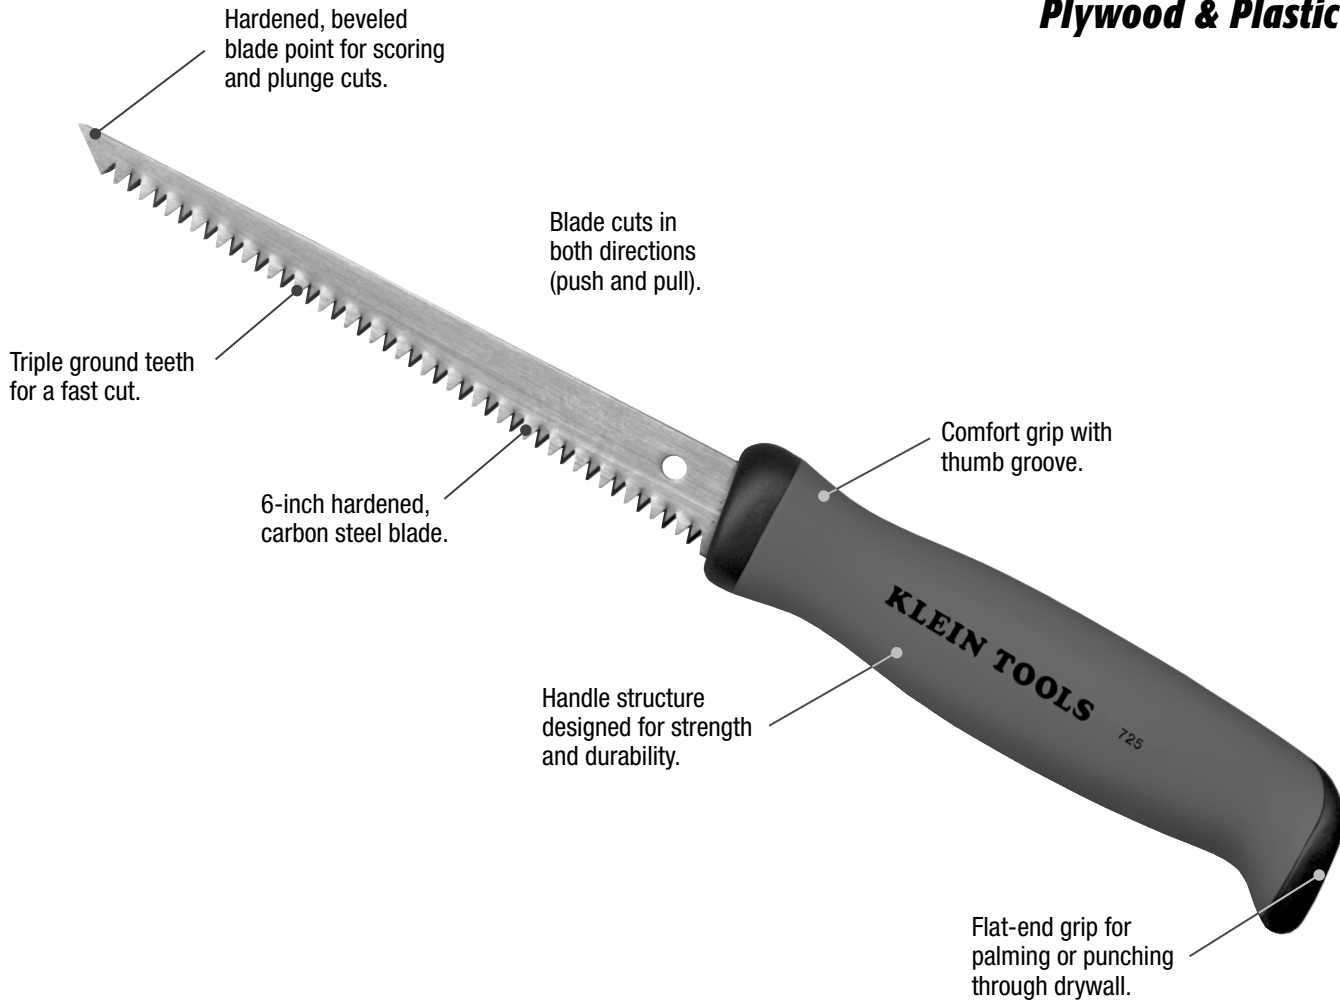

Handy, Versatile Job Saw Cuts Through the Job in a Hurry!

Introducing Klein's new tough and durable job saw. The hardened, carbon steel blade and comfort-cushion grip handle makes it easy for cutting drywall, wallboard, plywood, and plastic. The 6-inch blade with precision-ground teeth cuts materials easily on an angle or a curve, and in both directions (push and pull). The sharpened tip provides easy drywall start-up without drilling. The flat-end handle design makes it convenient for palming or punching through drywall. This versatile cutting tool is perfect for any professional who needs to cut openings for a multitude of applications like electrical outlets, switches, and boxes in existing walls.

Features

**Cuts Drywall, Wallboard,
Plywood & Plastic**

▲ WARNINGS:

- Always wear approved eye protection.
- Never use on or near live electrical circuits.
- Never use blade as a prying device as blades may break and cause injury.

Ordering Information

	Cat. No.	UPC No. 0-92644+	Description	Overall Length
NEW!	725	31000-3	Jab Saw, Multiuse	12" (305 mm)